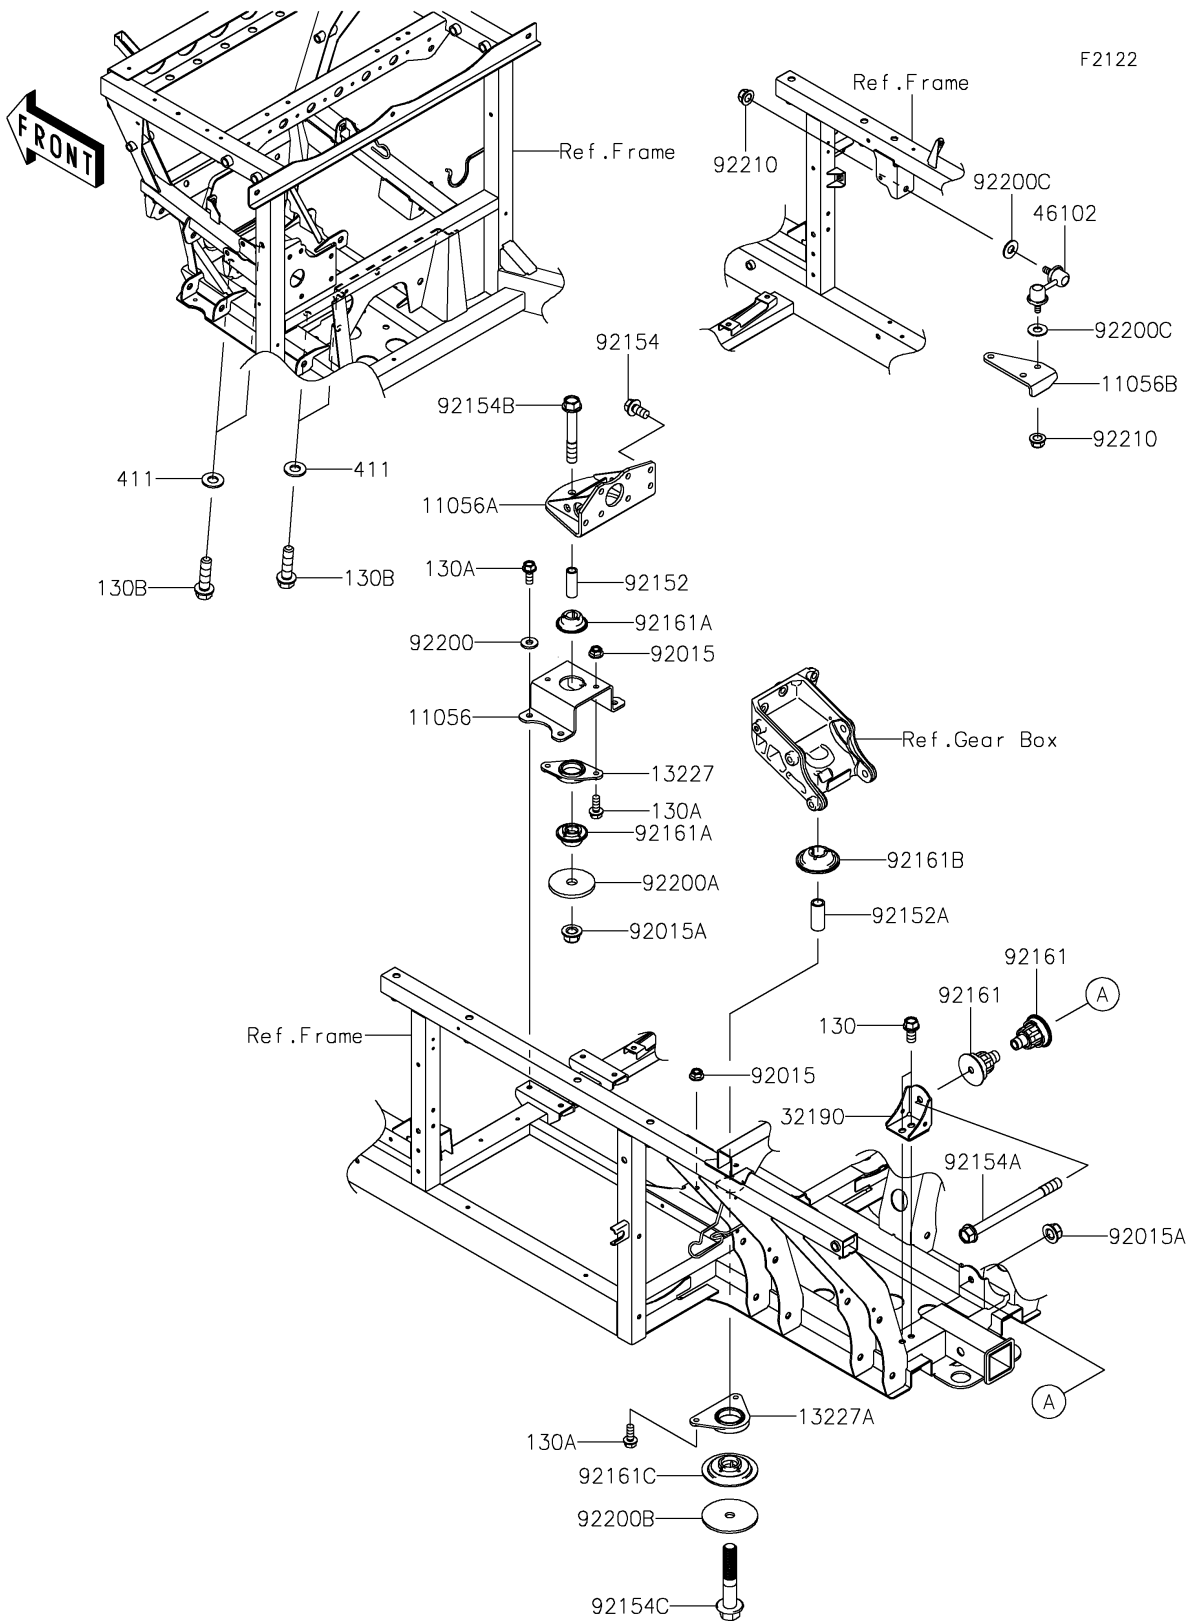

2019 MULE PRO-FX™

PARTS DIAGRAM

Engine Mount

2019 MULE PRO-FX™

PARTS LIST

Engine Mount

ITEM NAME

PART NUMBER

QUANTITY
