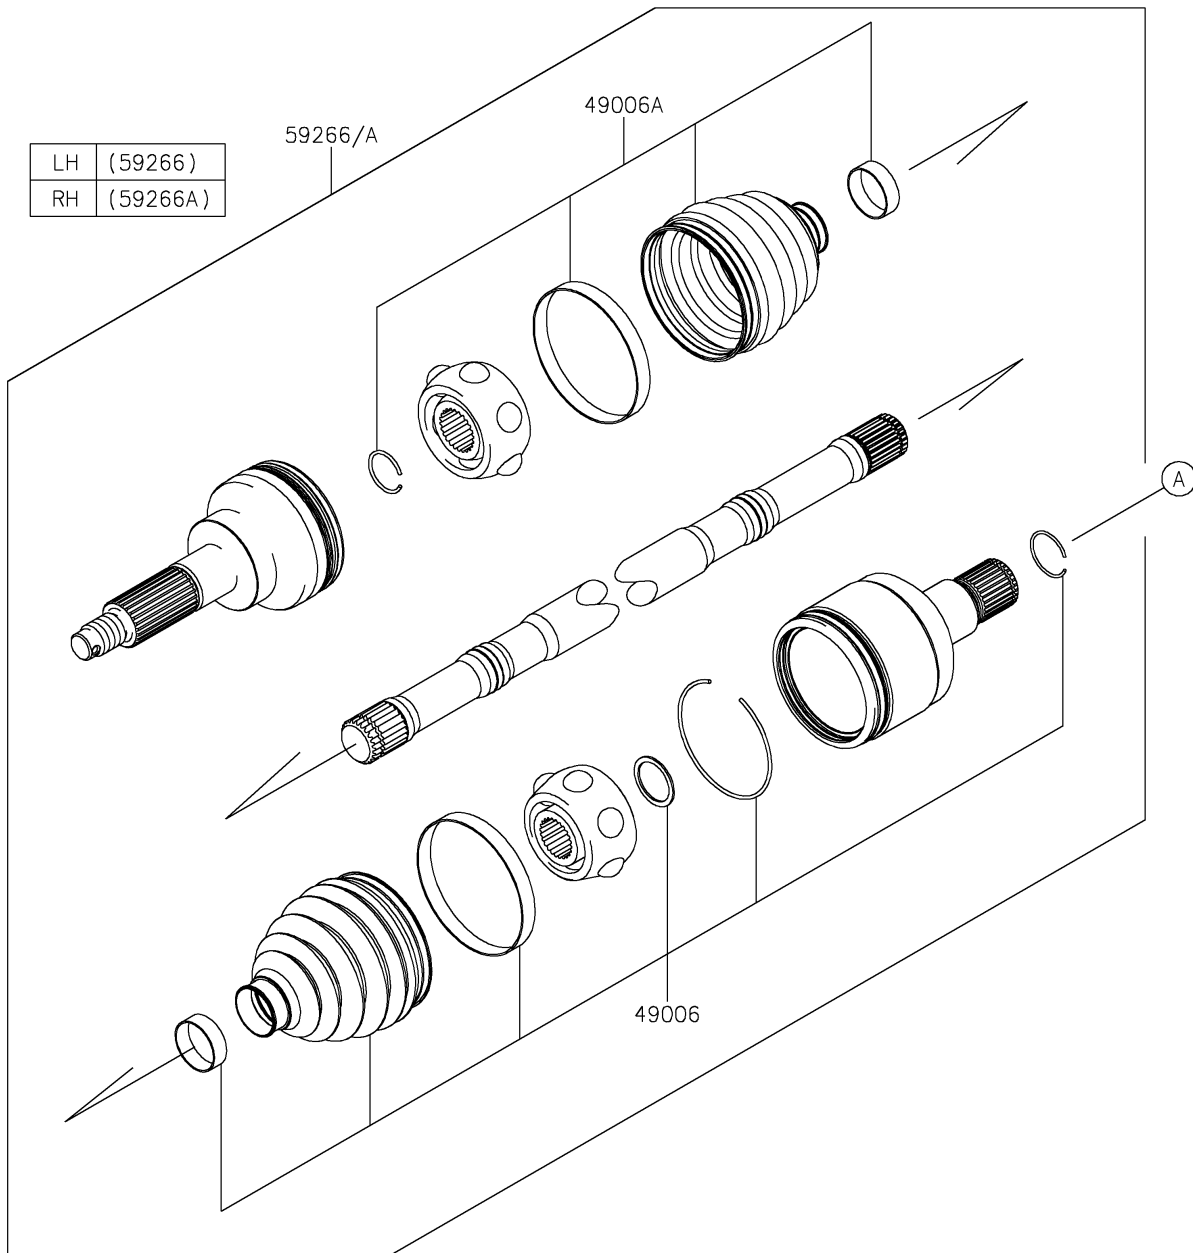

2019 MULE PRO-FX™

PARTS DIAGRAM

Drive Shaft-Rear

2019 MULE PRO-FX™

PARTS LIST

Drive Shaft-Rear

ITEM NAME

PART NUMBER

QUANTITY
