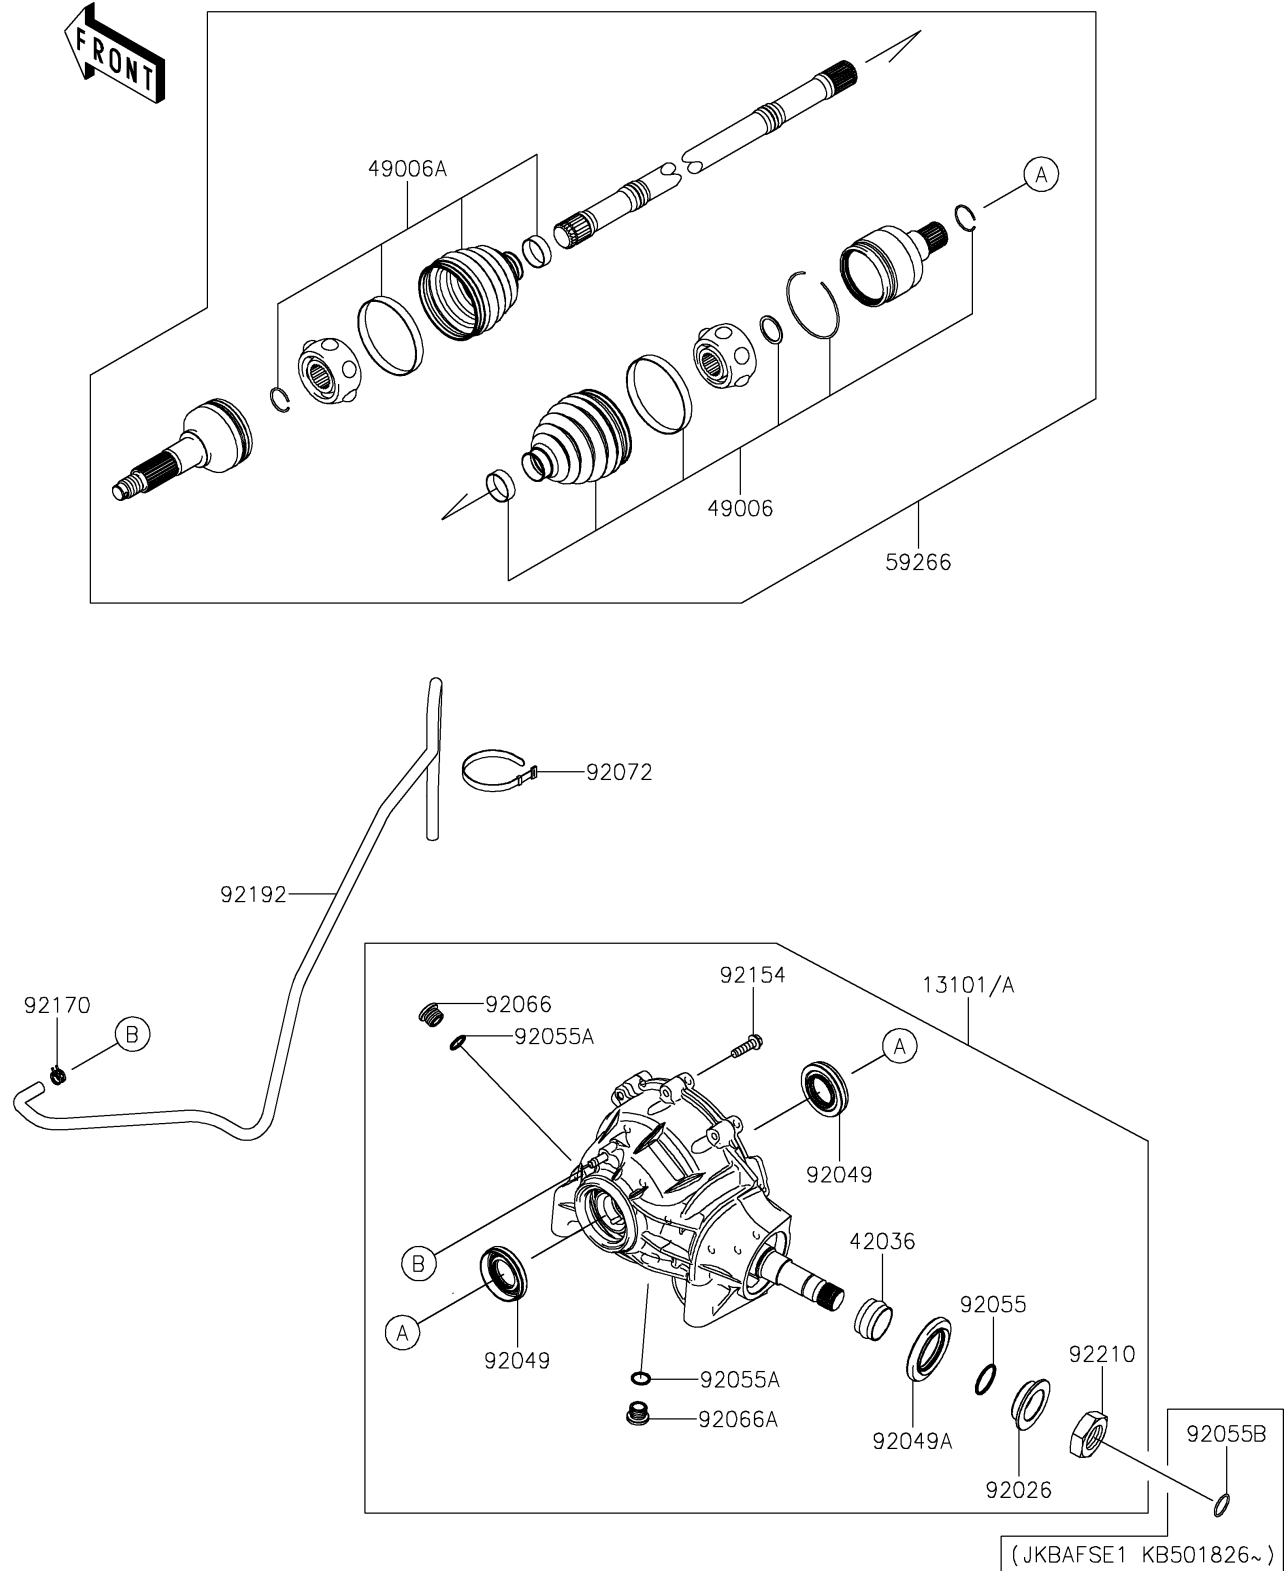

2018 MULE PRO-FX™

PARTS DIAGRAM

Drive Shaft-Front

E3136

2018 MULE PRO-FX™

PARTS LIST

Drive Shaft-Front

ITEM NAME

PART NUMBER

QUANTITY
