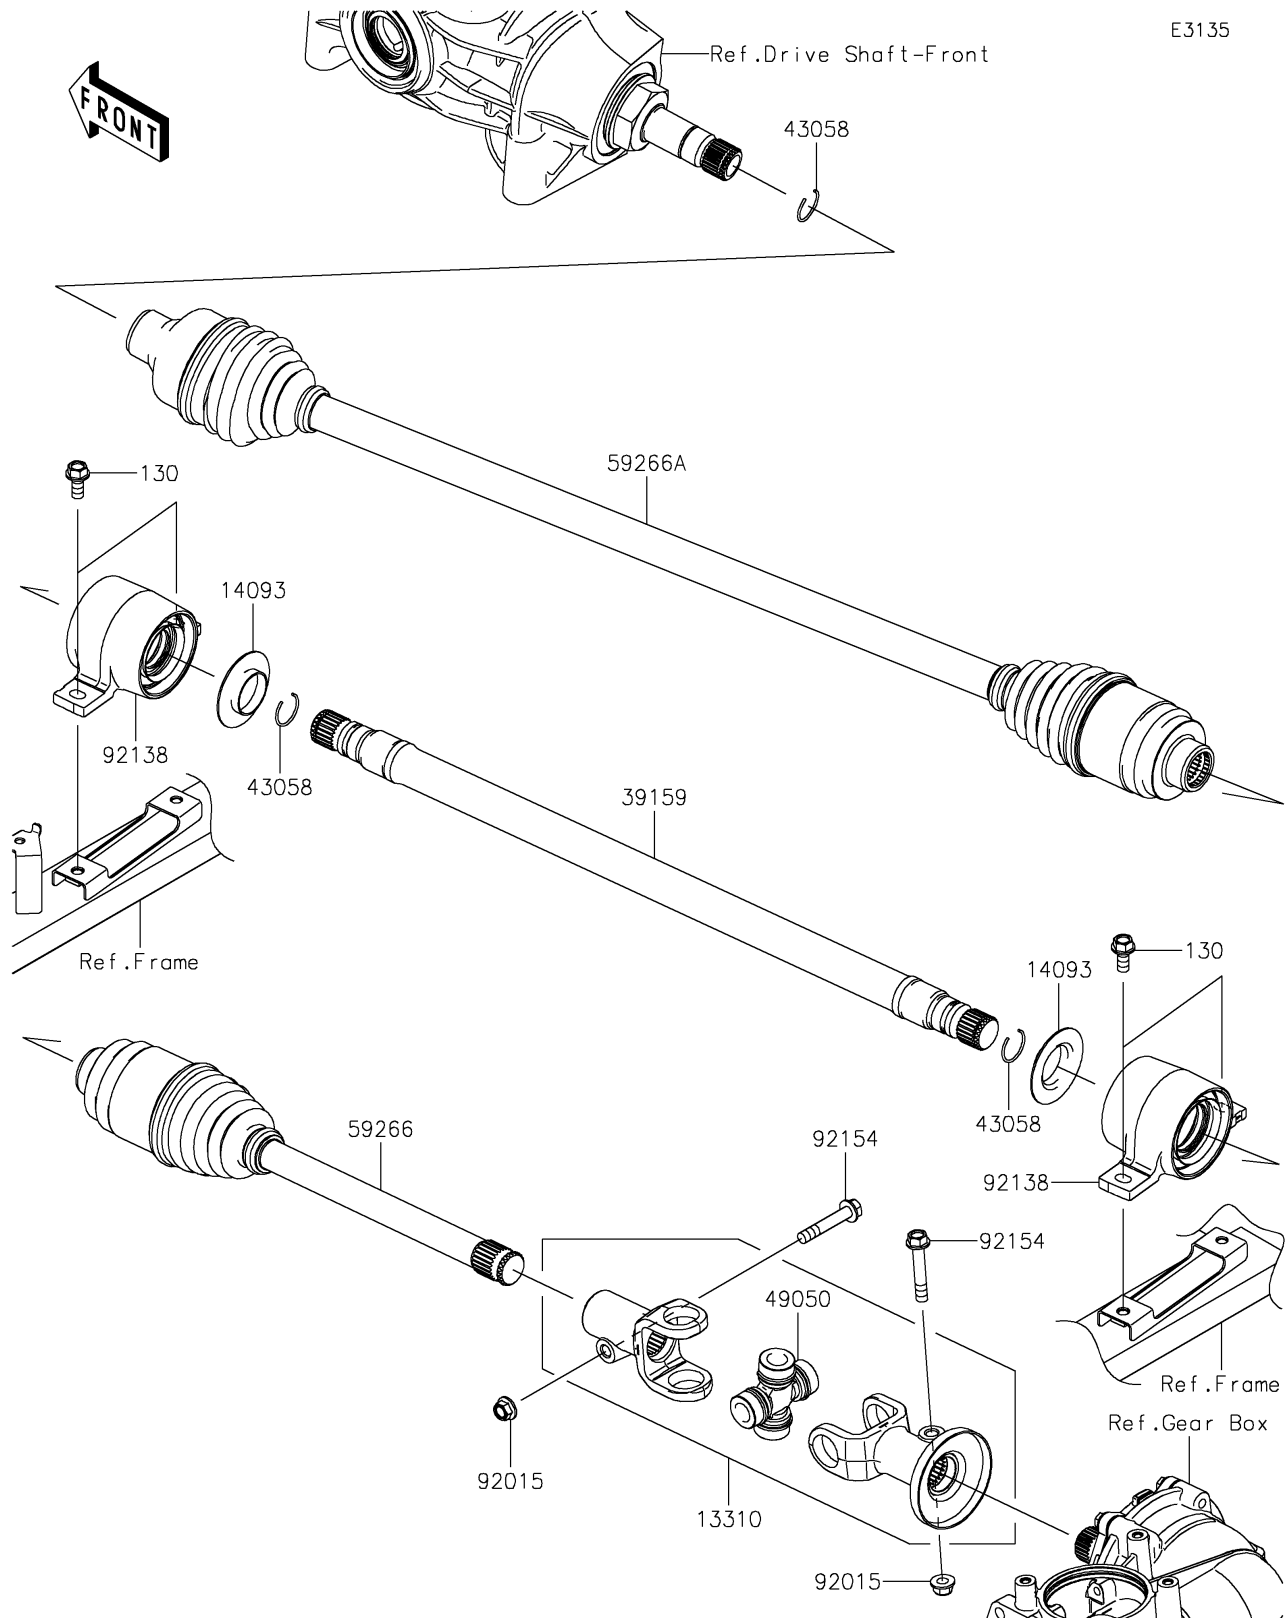

2018 MULE PRO-FX™

PARTS DIAGRAM

Drive Shaft-Propeller

E3135

2018 MULE PRO-FX™

PARTS LIST

Drive Shaft-Propeller

ITEM NAME

PART NUMBER

QUANTITY
