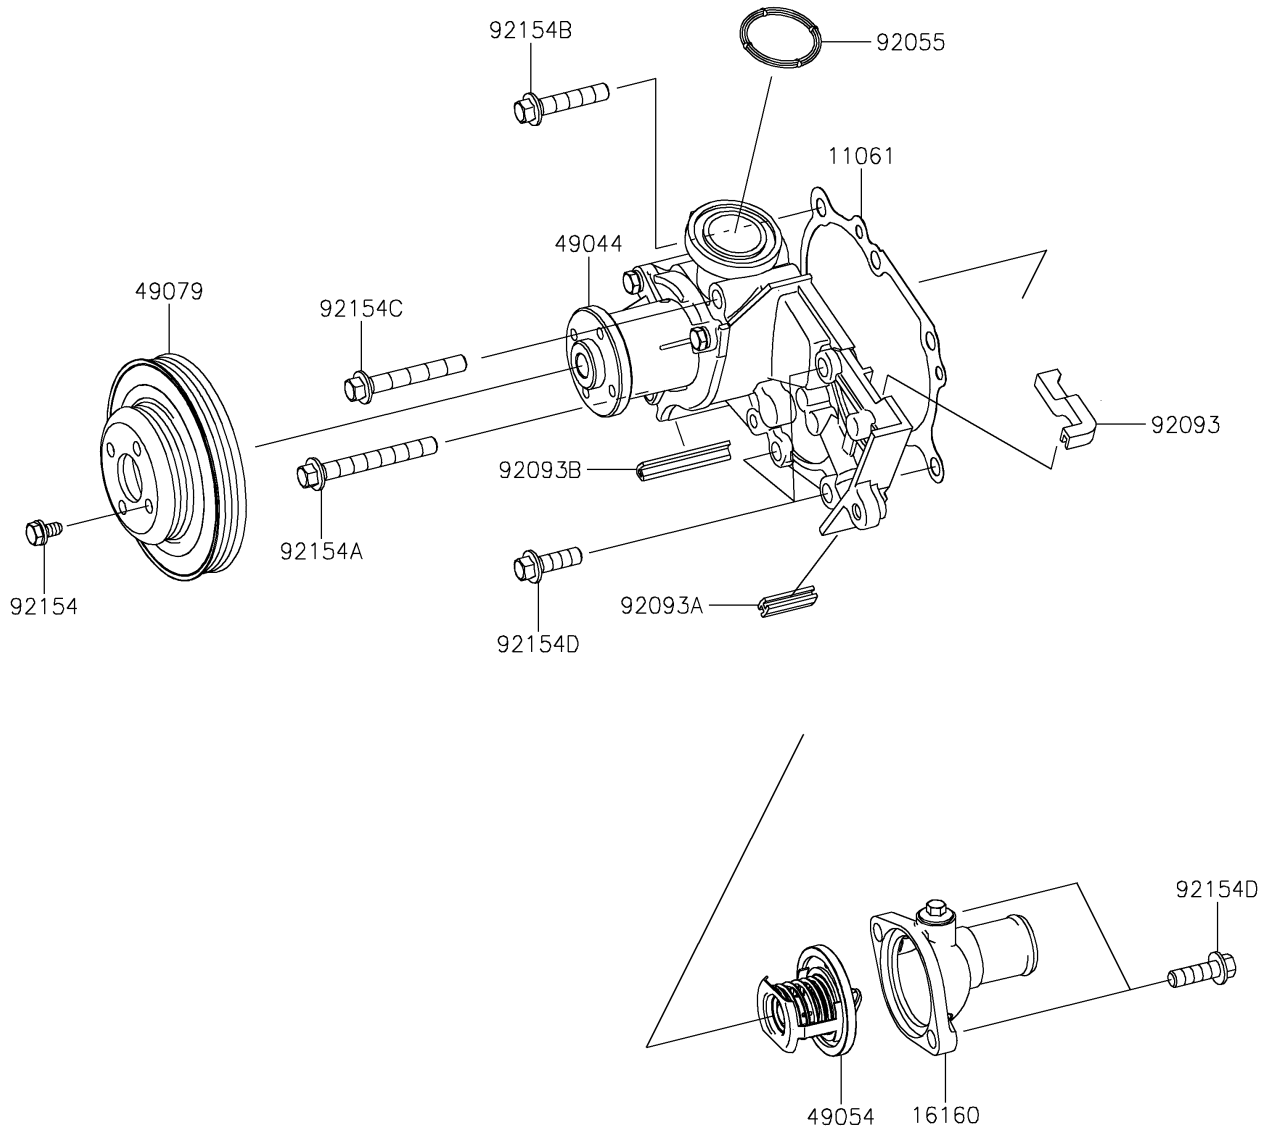

2018 MULE PRO-FX™

PARTS DIAGRAM

Water Pump

E3031

2018 MULE PRO-FX™

PARTS LIST

Water Pump

ITEM NAME

PART NUMBER

QUANTITY
