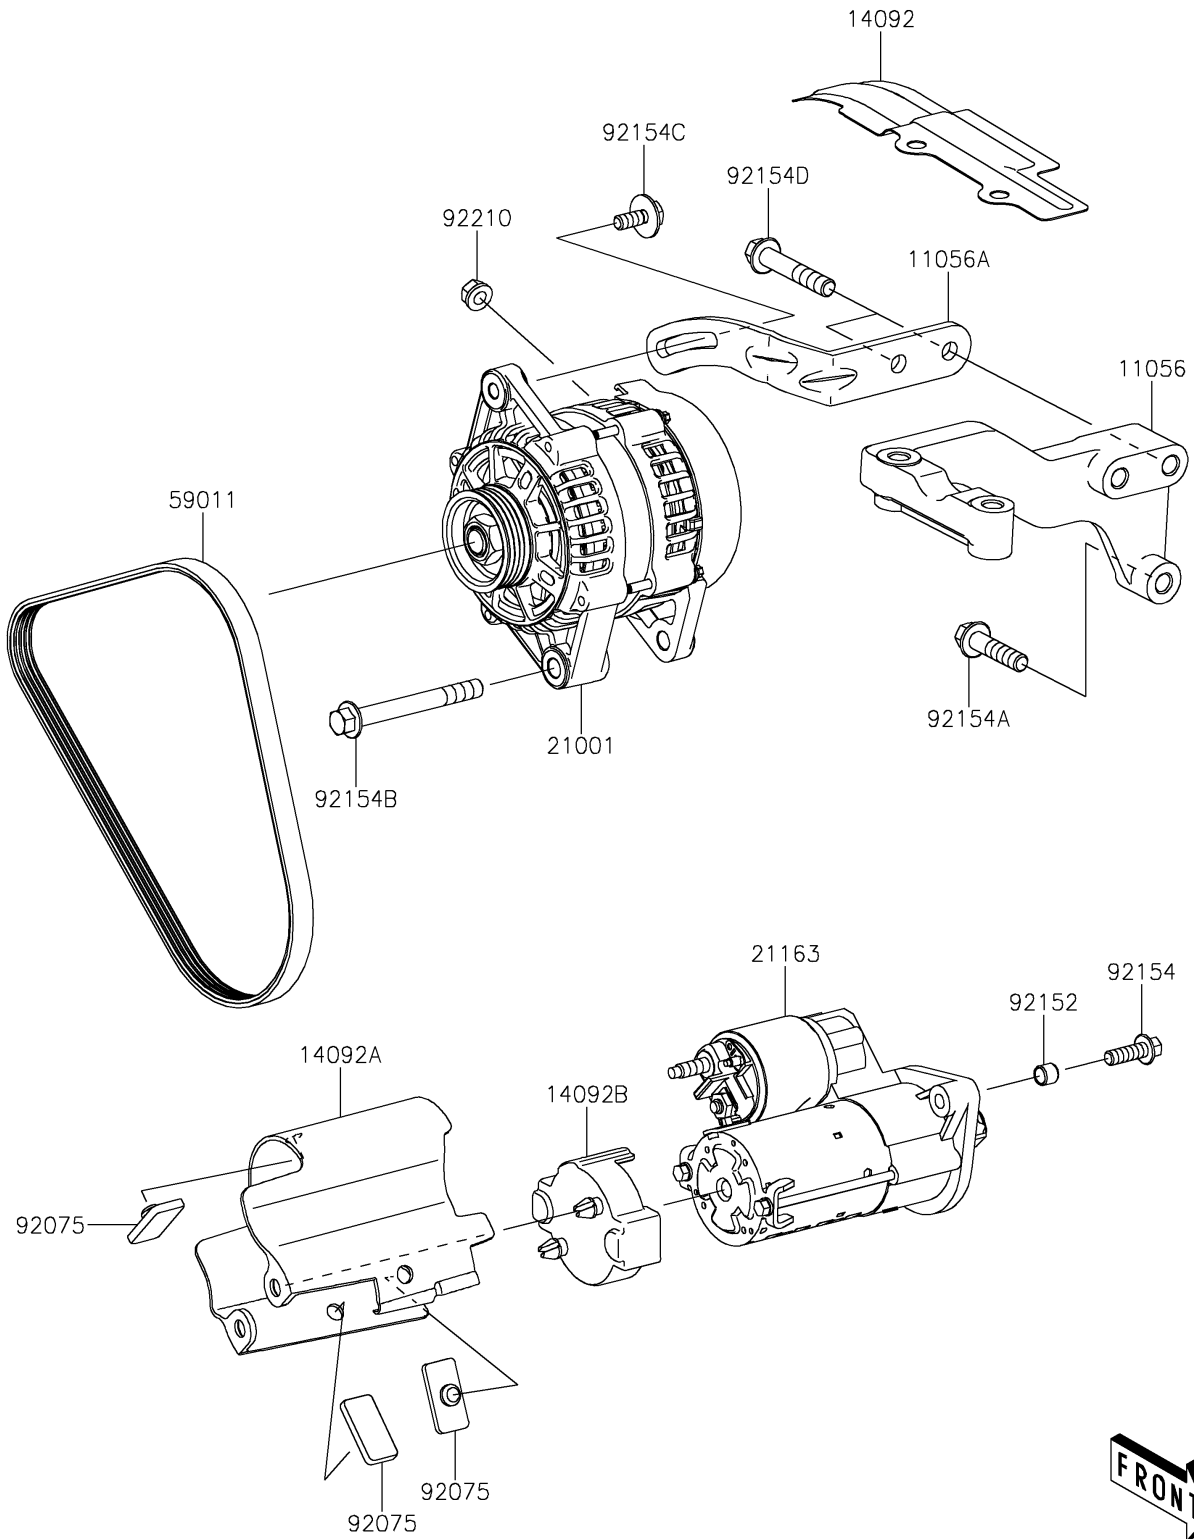

2020 MULE PRO-FX™

PARTS DIAGRAM

Starter Motor

E1840

2020 MULE PRO-FX™

PARTS LIST

Starter Motor

Kawasaki

Let the Good Times Roll®

ITEM NAME

PART NUMBER

QUANTITY
