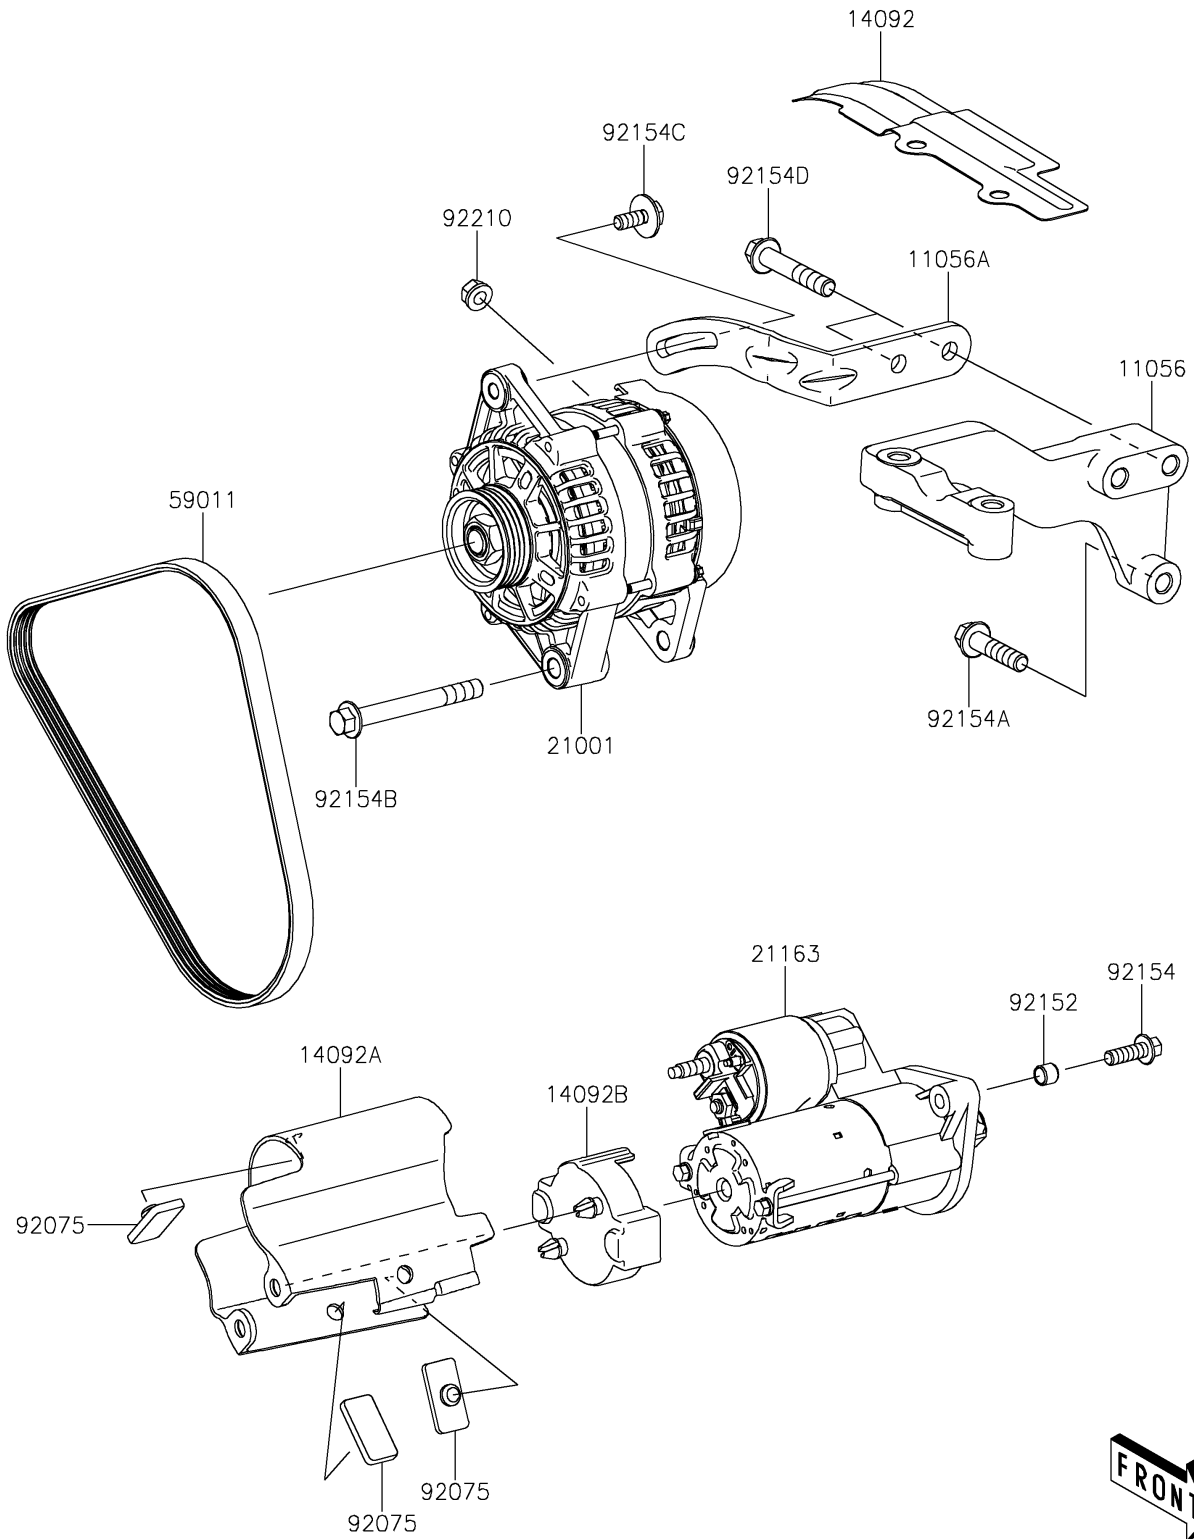

2019 MULE PRO-FX™

PARTS DIAGRAM

Starter Motor

E1840

2019 MULE PRO-FX™

PARTS LIST

Starter Motor

ITEM NAME

PART NUMBER

QUANTITY
