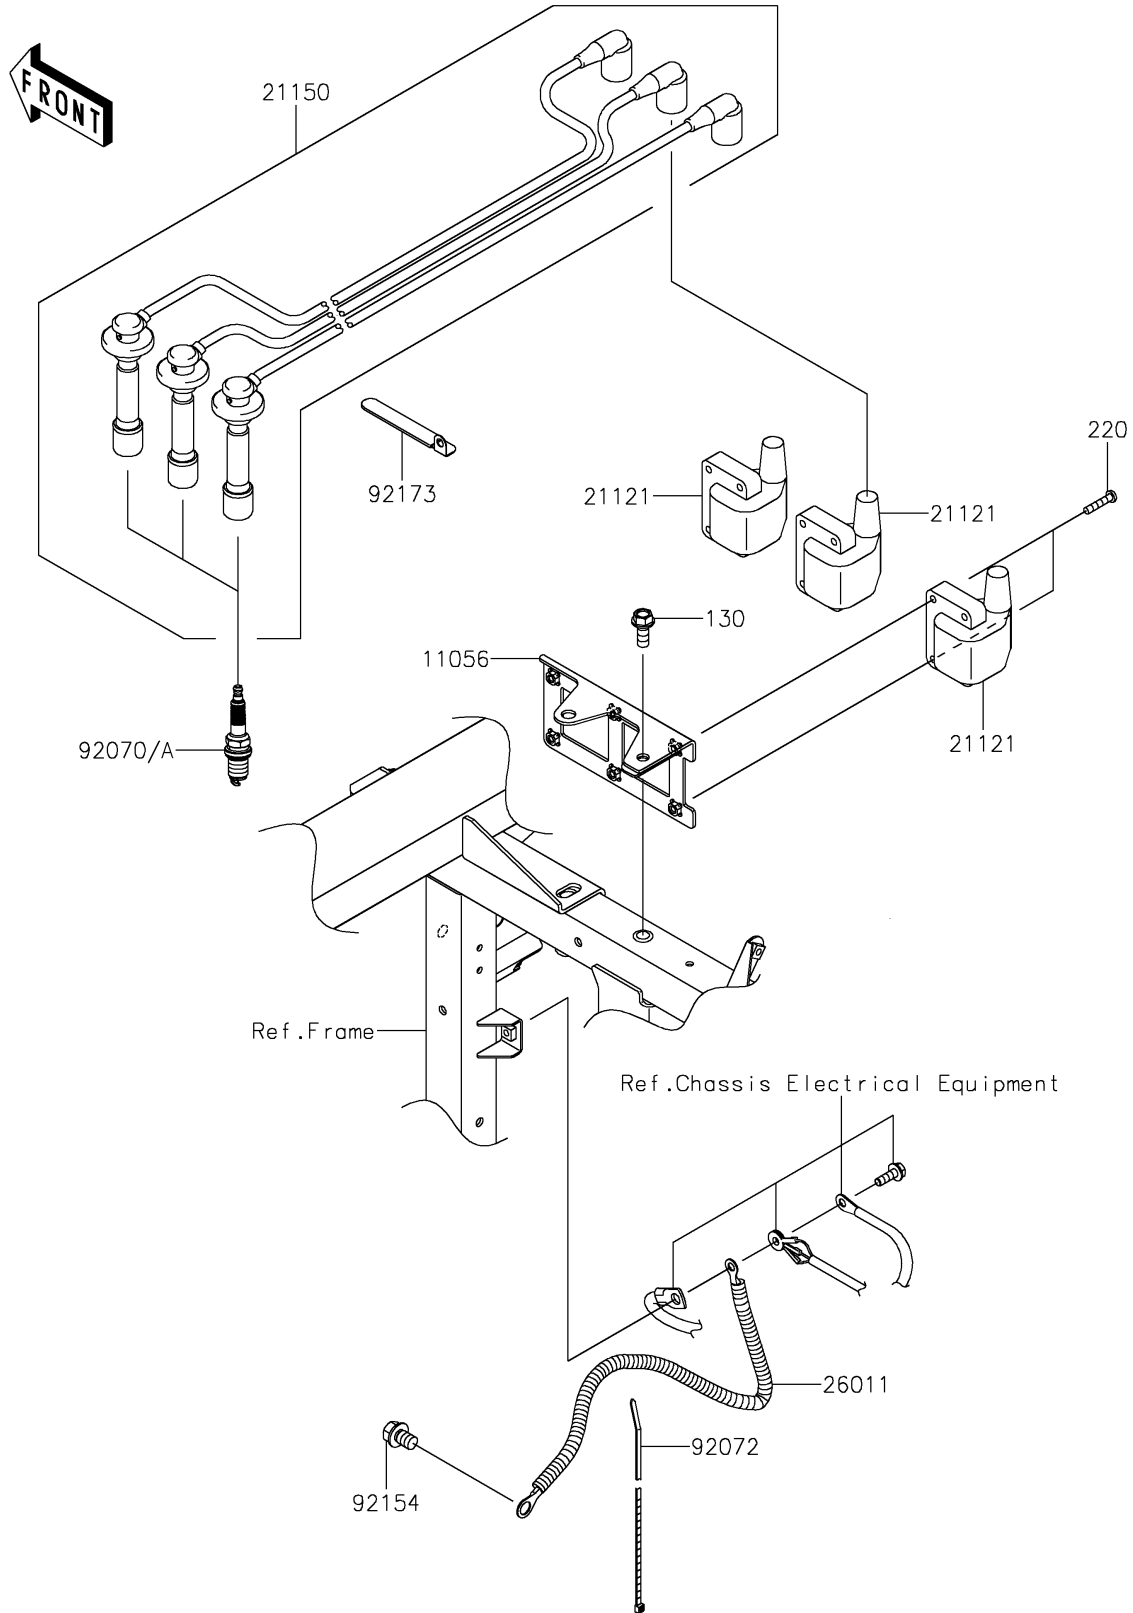

2020 MULE PRO-FX™

PARTS DIAGRAM

Ignition System

E1830

2020 MULE PRO-FX™

PARTS LIST

Ignition System

ITEM NAME

PART NUMBER

QUANTITY
