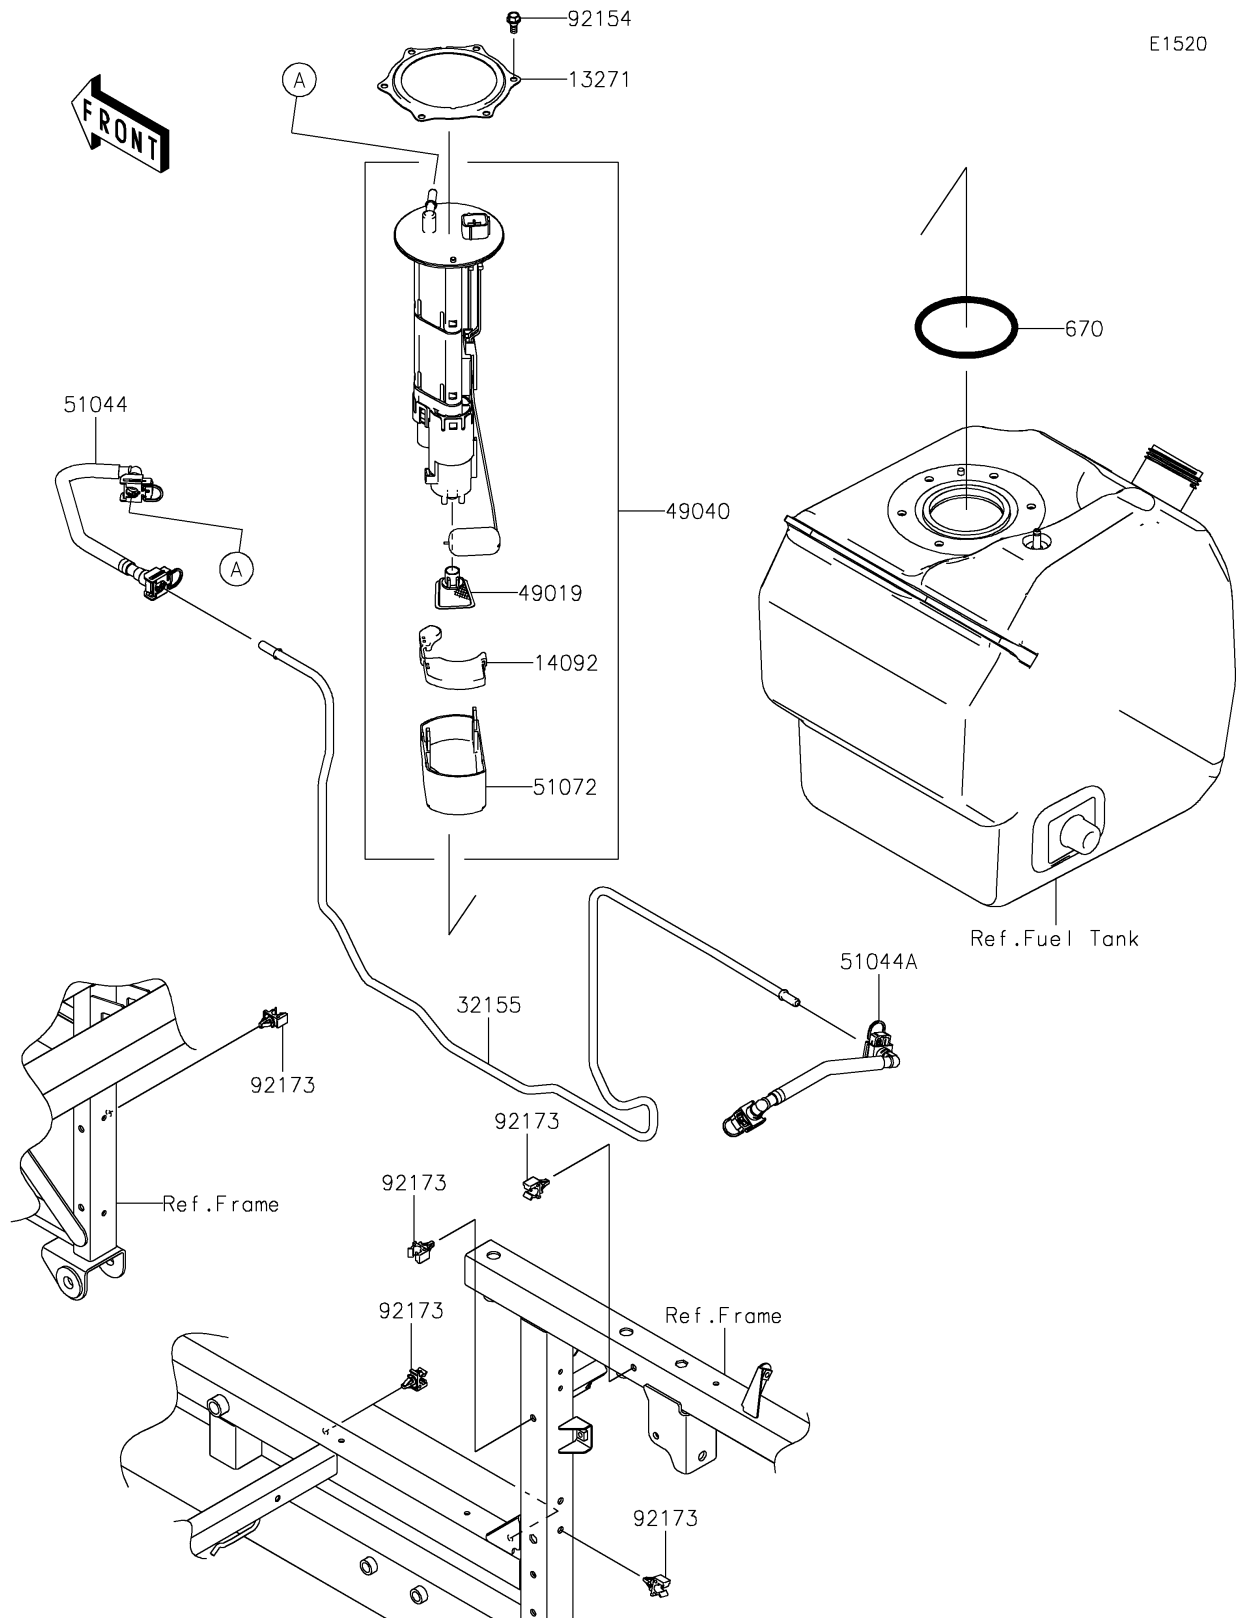

2020 MULE PRO-FX™

PARTS DIAGRAM

Fuel Pump

2020 MULE PRO-FX™

PARTS LIST

Fuel Pump

ITEM NAME

PART NUMBER

QUANTITY
