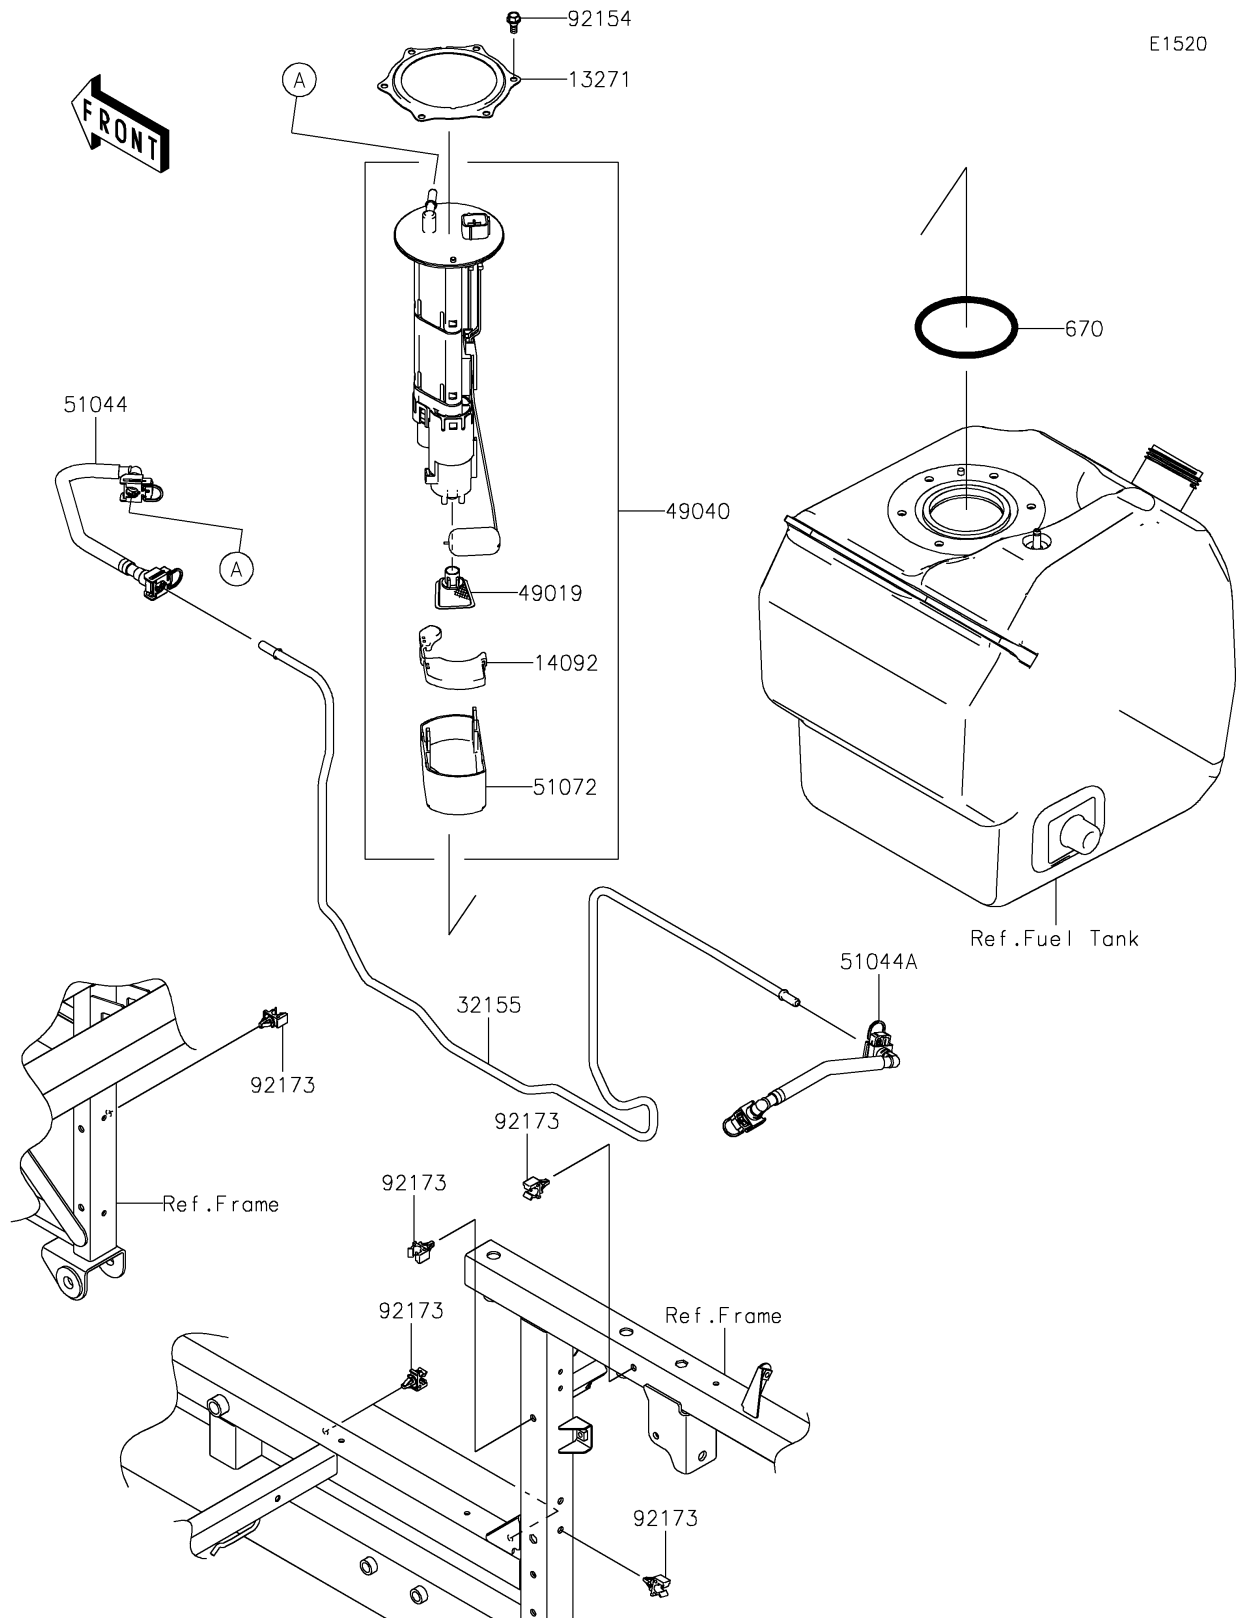

2018 MULE PRO-FX™

PARTS DIAGRAM

Fuel Pump

2018 MULE PRO-FX™

PARTS LIST

Fuel Pump

Kawasaki

Let the Good Times Roll®

ITEM NAME

PART NUMBER

QUANTITY
