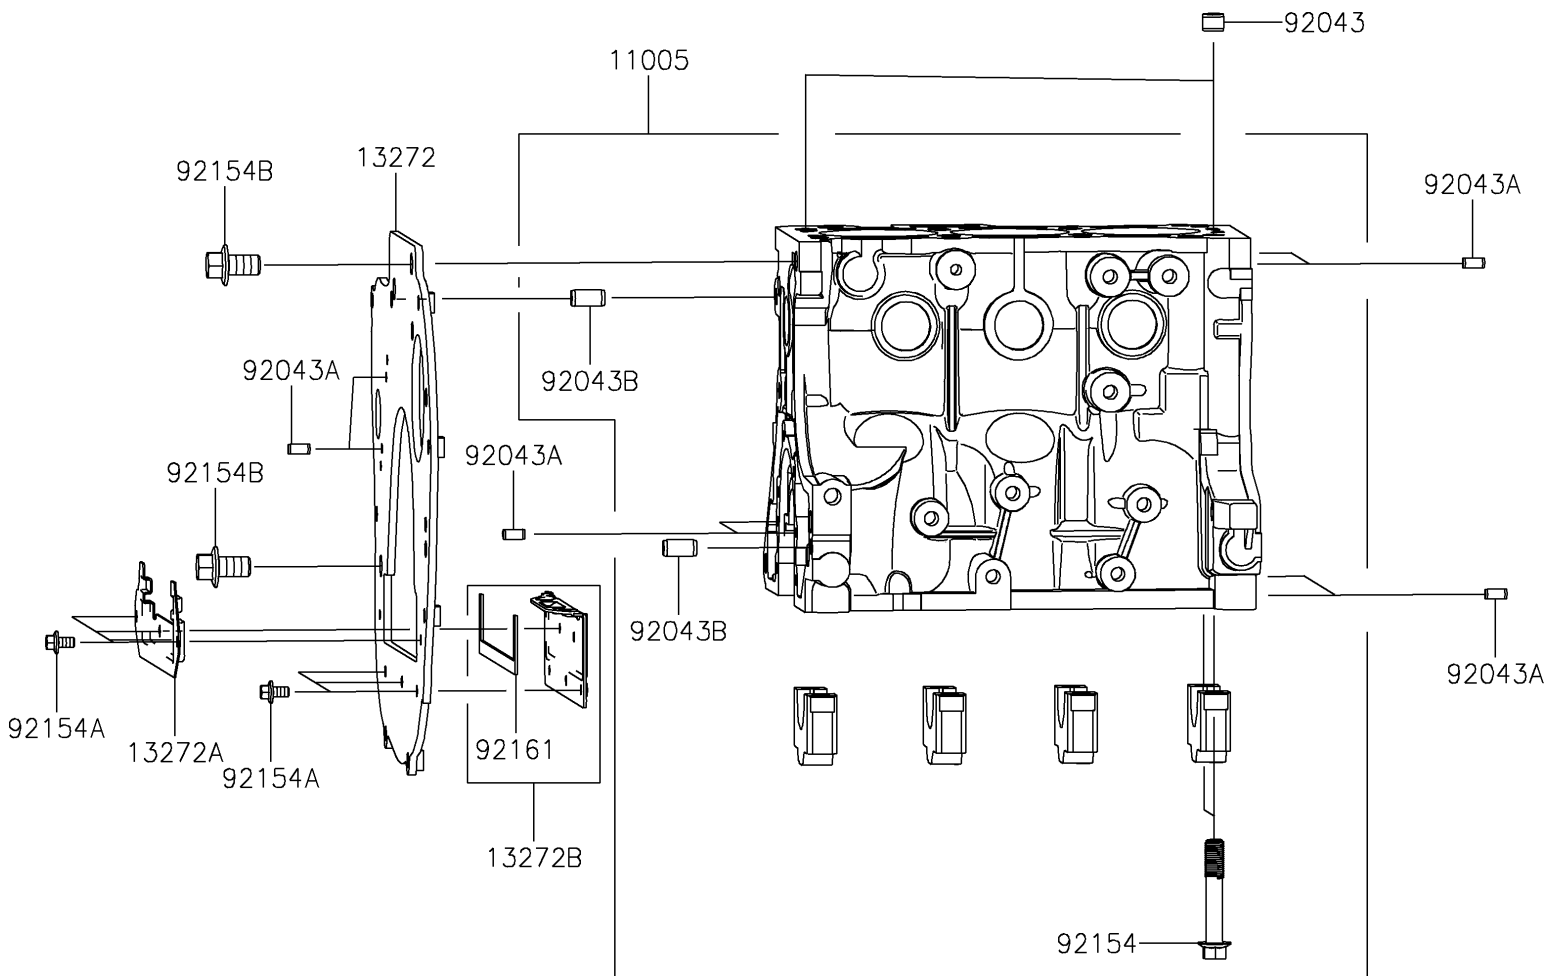

2019 MULE PRO-FX™

PARTS DIAGRAM

Crankcase

E1411

2019 MULE PRO-FX™

PARTS LIST

Crankcase

ITEM NAME

PART NUMBER

QUANTITY
