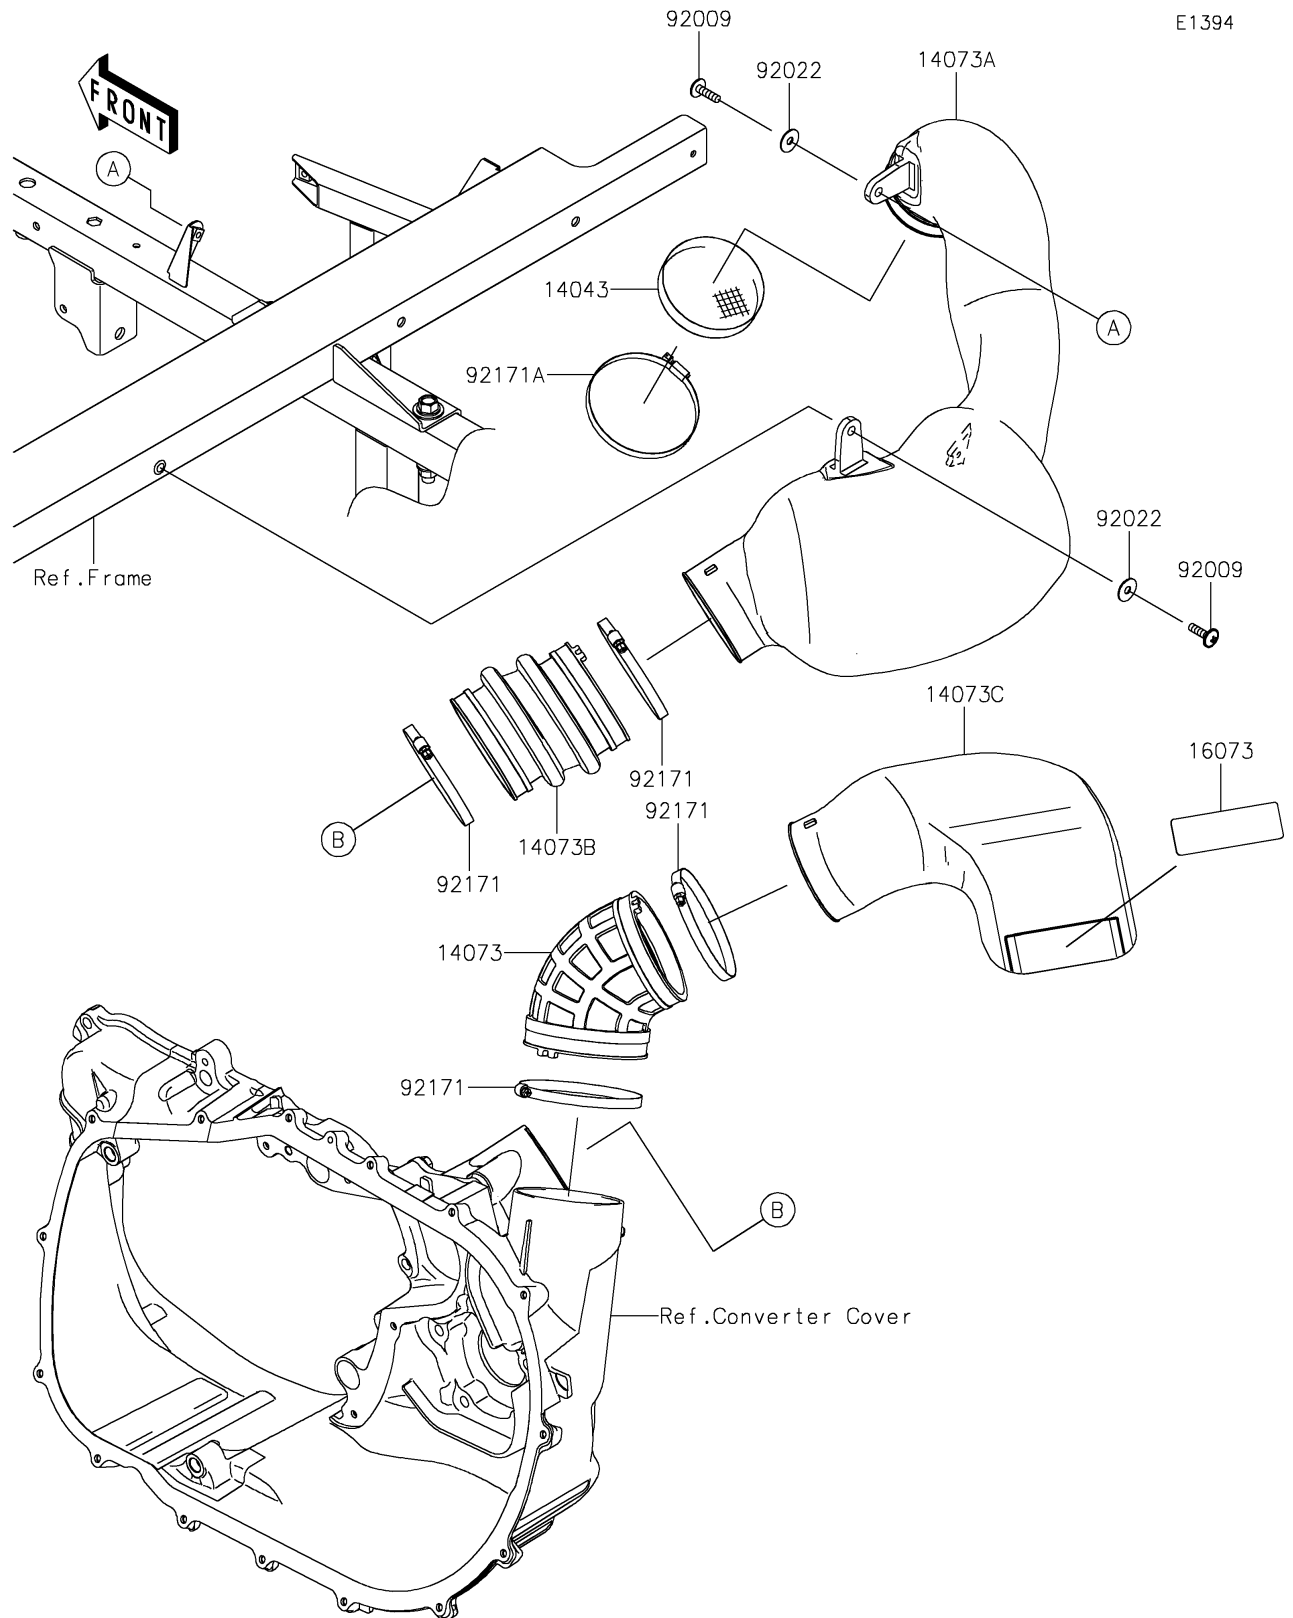

2019 MULE PRO-FX™

PARTS DIAGRAM

Air Cleaner-Belt Converter

2019 MULE PRO-FX™

PARTS LIST

Air Cleaner-Belt Converter

ITEM NAME

PART NUMBER

QUANTITY
