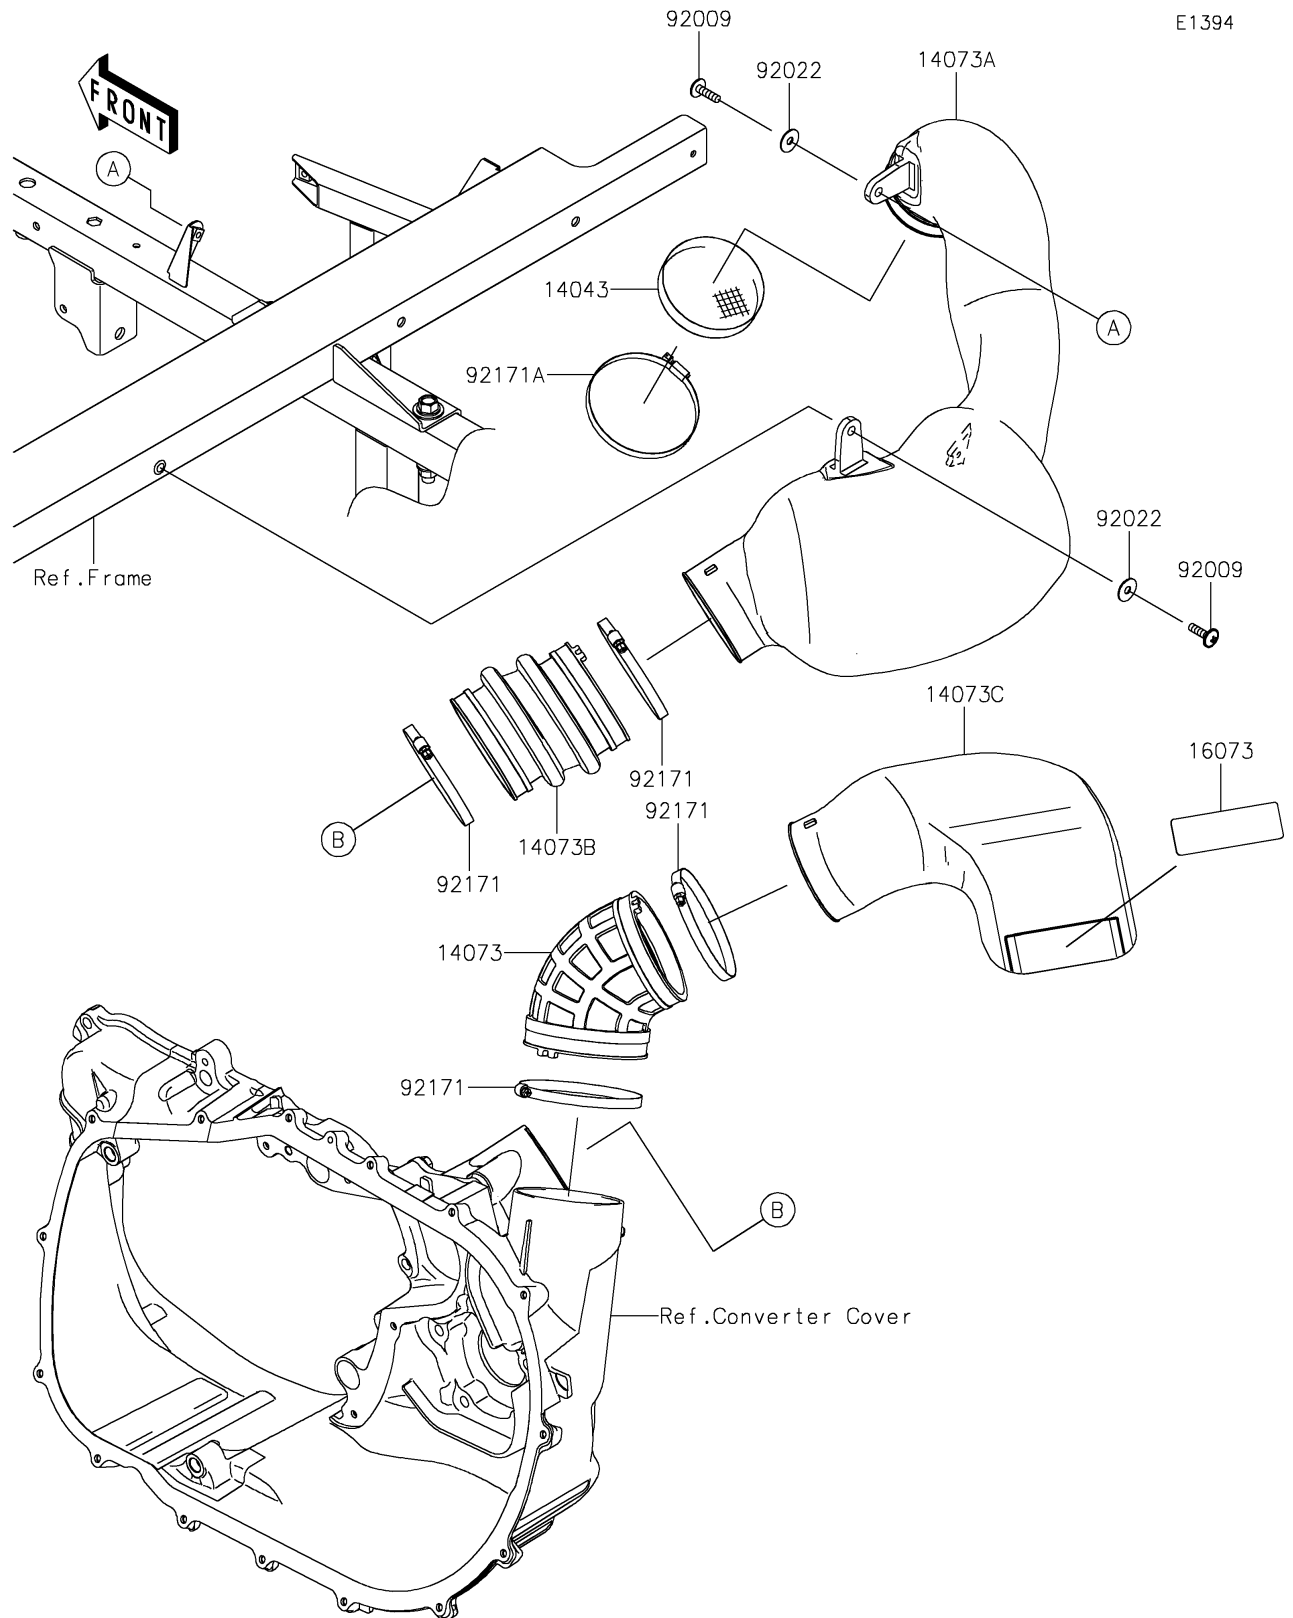

2018 MULE PRO-FX™

PARTS DIAGRAM

Air Cleaner-Belt Converter

2018 MULE PRO-FX™

PARTS LIST

Air Cleaner-Belt Converter

ITEM NAME

PART NUMBER

QUANTITY
