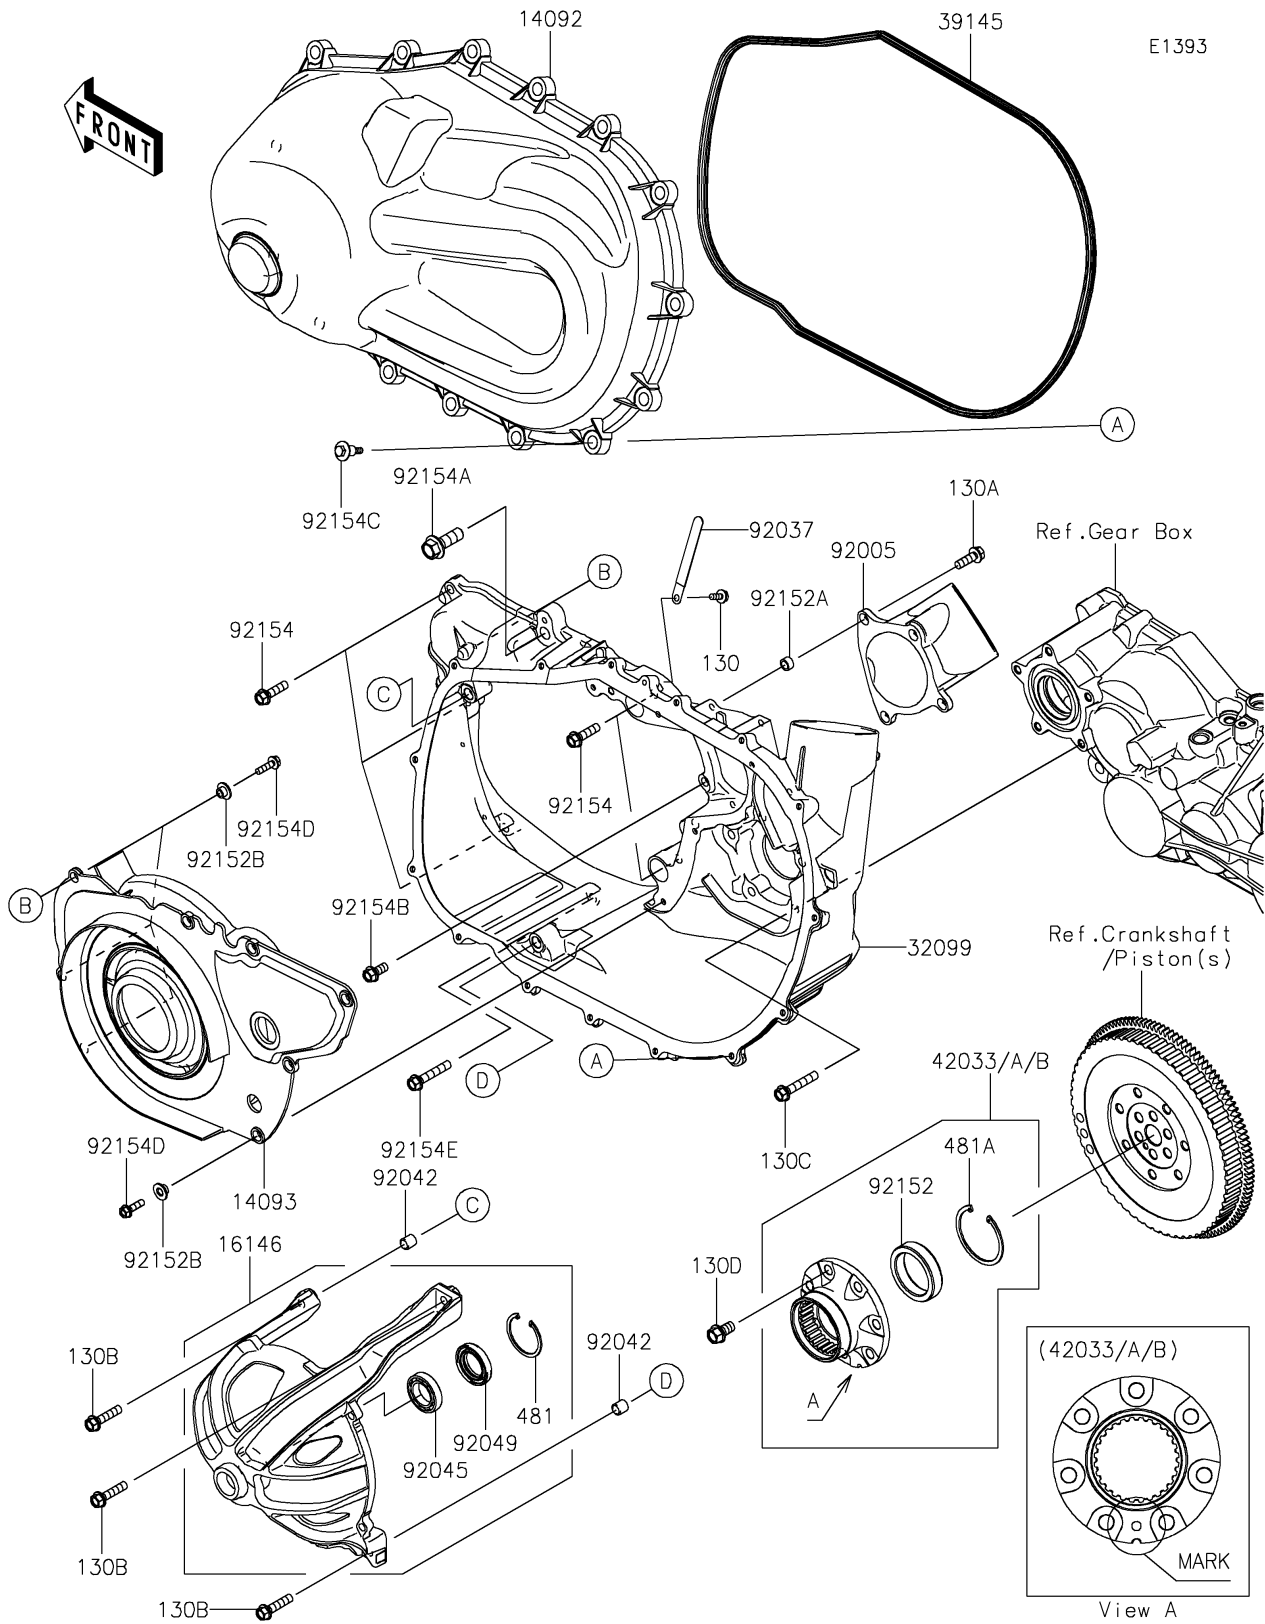

2019 MULE PRO-FX™

PARTS DIAGRAM

Converter Cover

2019 MULE PRO-FX™

PARTS LIST

Converter Cover

Kawasaki

Let the Good Times Roll®

ITEM NAME

PART NUMBER

QUANTITY
