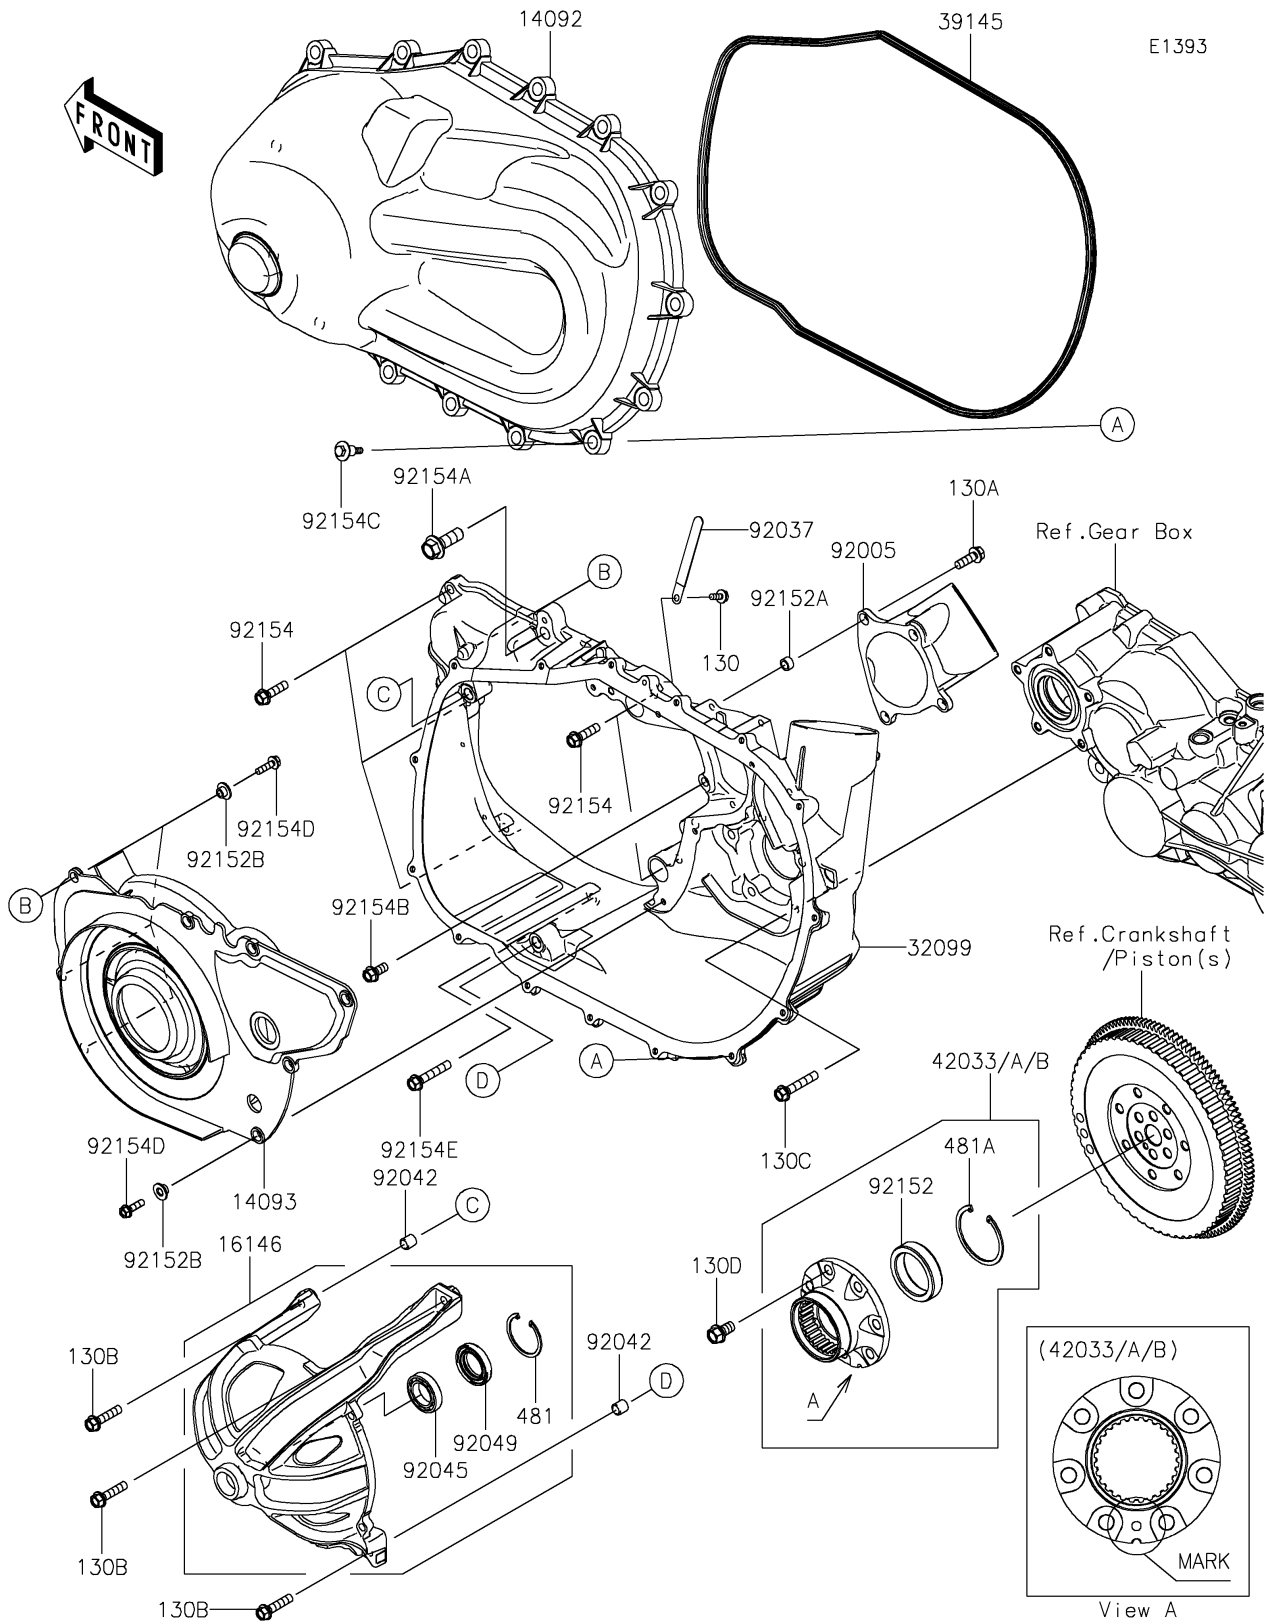

2018 MULE PRO-FX™

PARTS DIAGRAM

Converter Cover

2018 MULE PRO-FX™

PARTS LIST

Converter Cover

Kawasaki

Let the Good Times Roll®

ITEM NAME

PART NUMBER

QUANTITY
