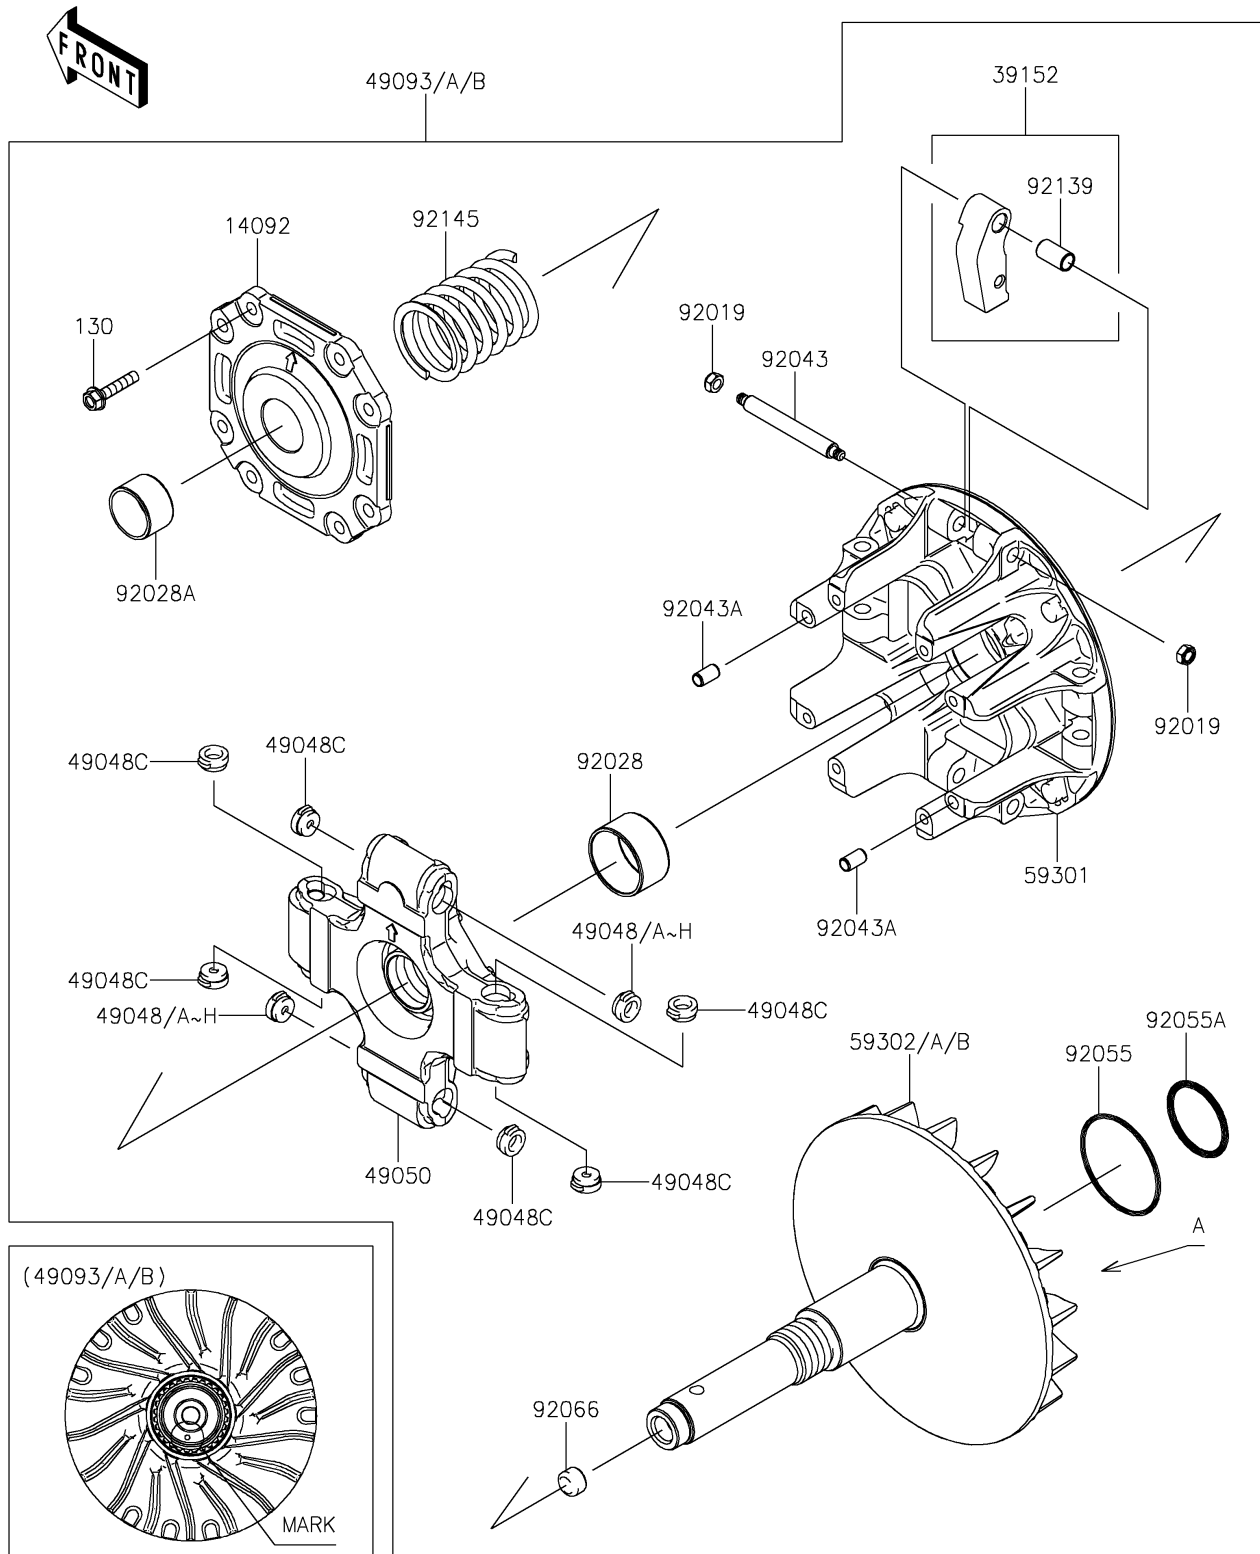

2020 MULE PRO-FX™

PARTS DIAGRAM

Drive Converter

E1391

2020 MULE PRO-FX™

PARTS LIST

Drive Converter

ITEM NAME

PART NUMBER

QUANTITY
