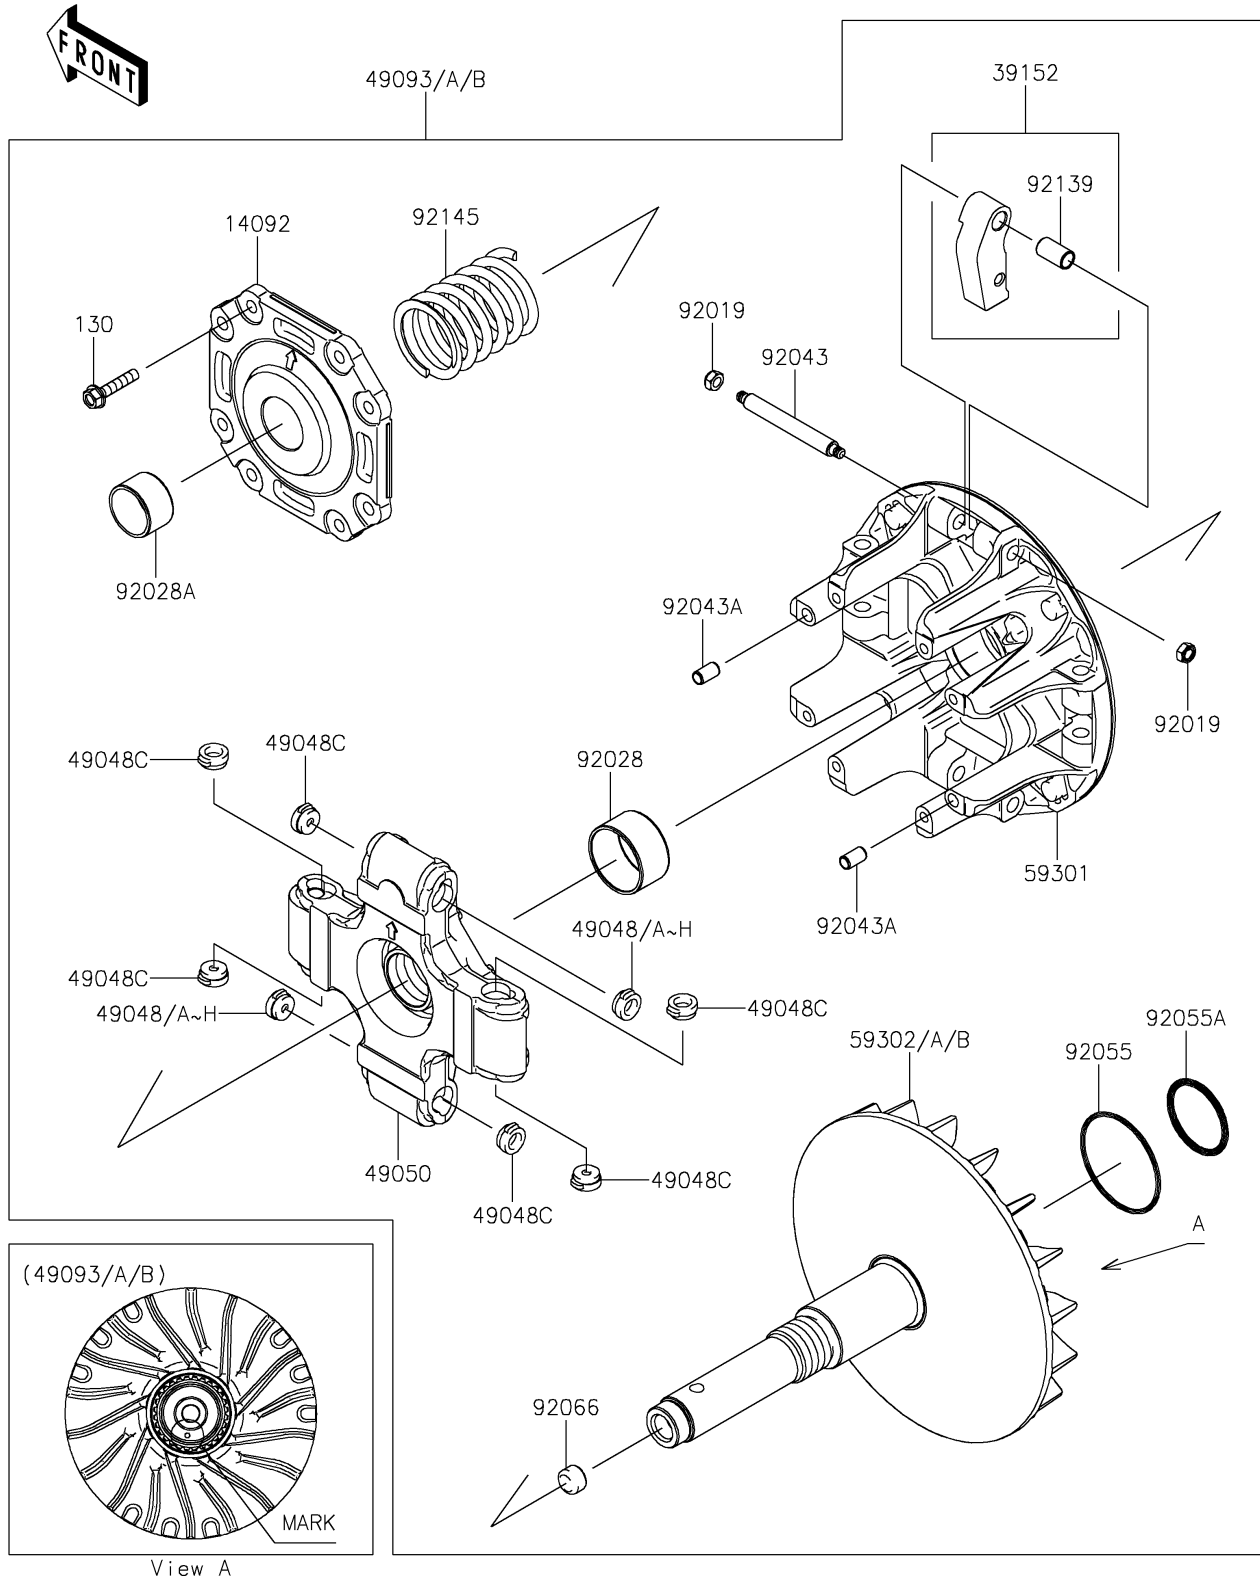

2019 MULE PRO-FX™

PARTS DIAGRAM

Drive Converter

E1391

2019 MULE PRO-FX™

PARTS LIST

Drive Converter

ITEM NAME

PART NUMBER

QUANTITY
