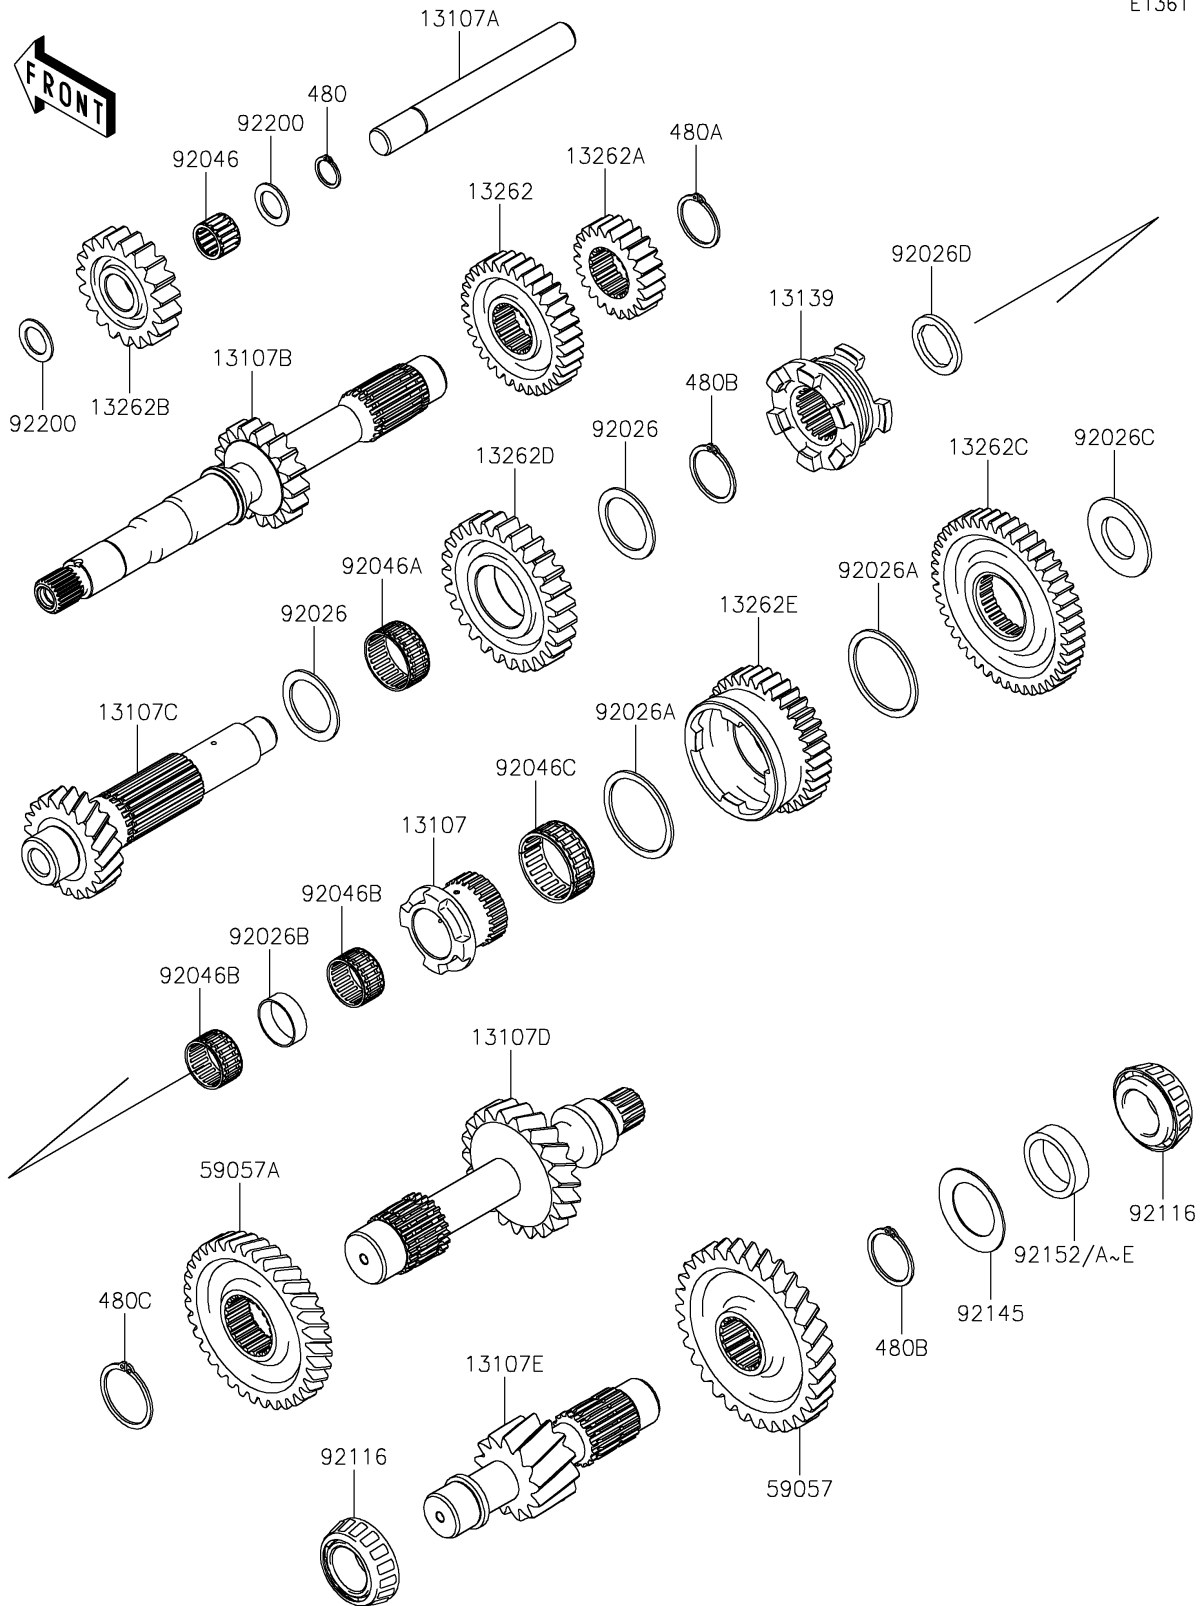

2019 MULE PRO-FX™

PARTS DIAGRAM

Transmission

E1361

2019 MULE PRO-FX™

PARTS LIST

Transmission

Kawasaki

Let the Good Times Roll®

ITEM NAME

PART NUMBER

QUANTITY
