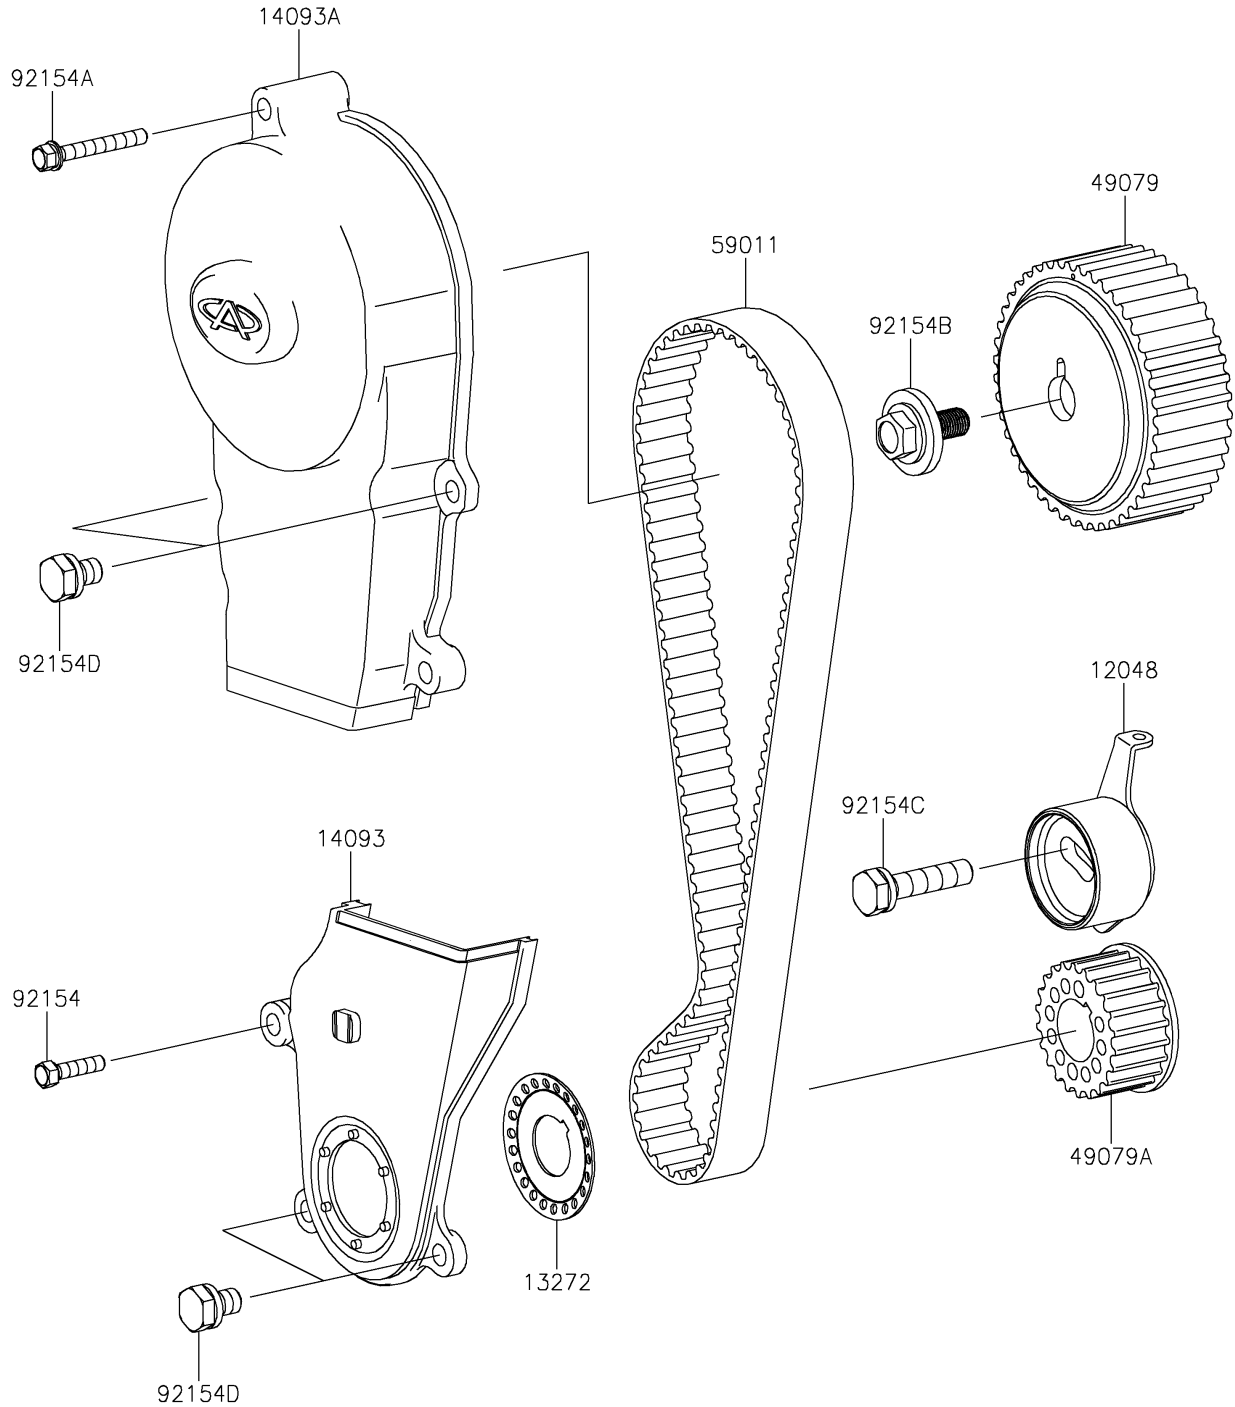

2020 MULE PRO-FX™

PARTS DIAGRAM

Timing Belt

E1215

2020 MULE PRO-FX™

PARTS LIST

Timing Belt

ITEM NAME

PART NUMBER

QUANTITY
