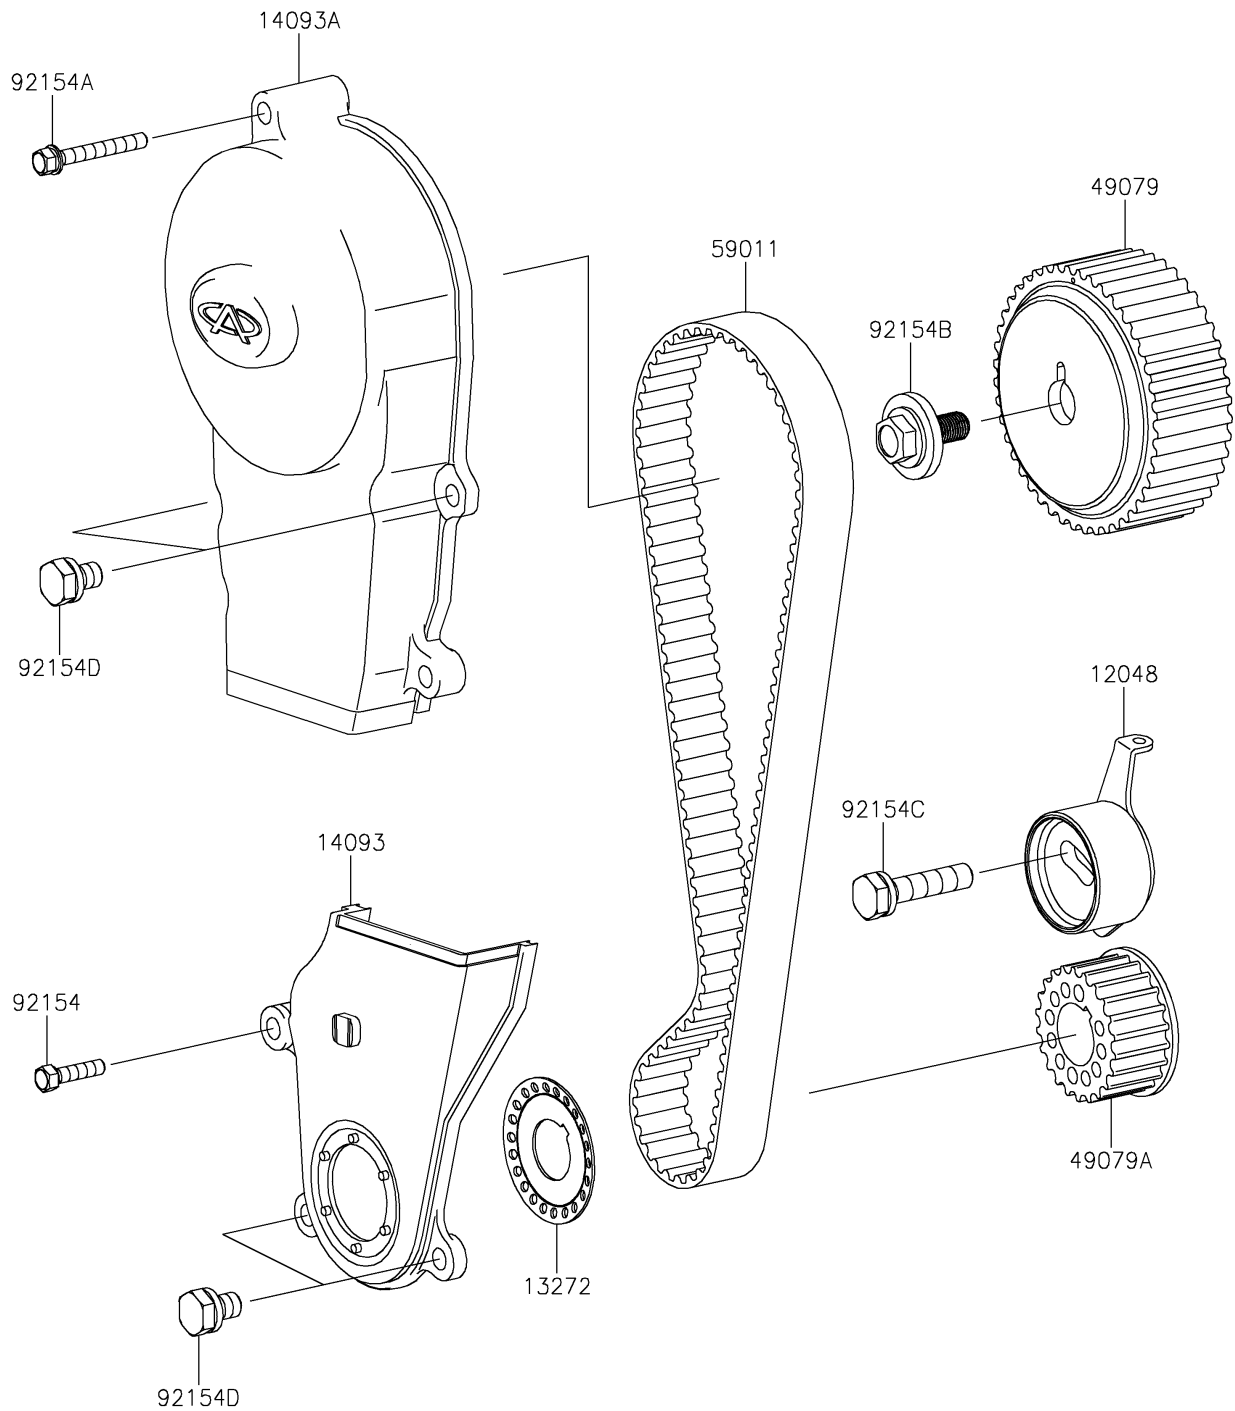

2018 MULE PRO-FX™

PARTS DIAGRAM

Timing Belt

E1215

2018 MULE PRO-FX™

PARTS LIST

Timing Belt

ITEM NAME

PART NUMBER

QUANTITY
