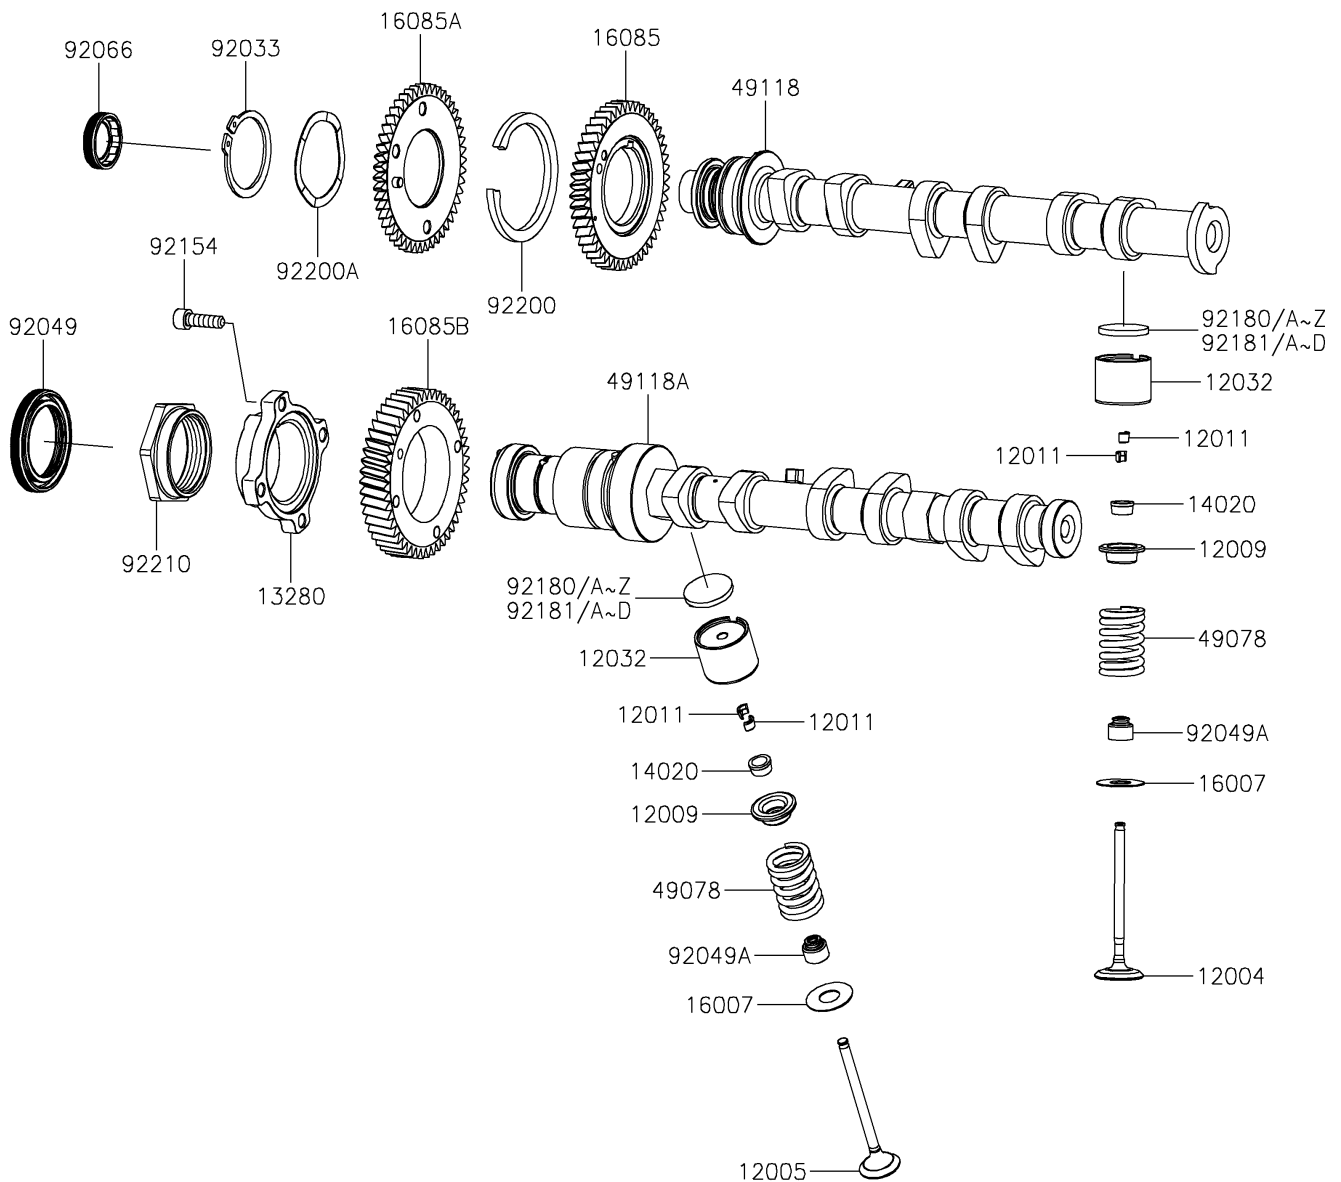

2019 MULE PRO-FX™

PARTS DIAGRAM

Valve(s)/Camshaft(s)

E1211

2019 MULE PRO-FX™

PARTS LIST

Valve(s)/Camshaft(s)

ITEM NAME

PART NUMBER

QUANTITY
