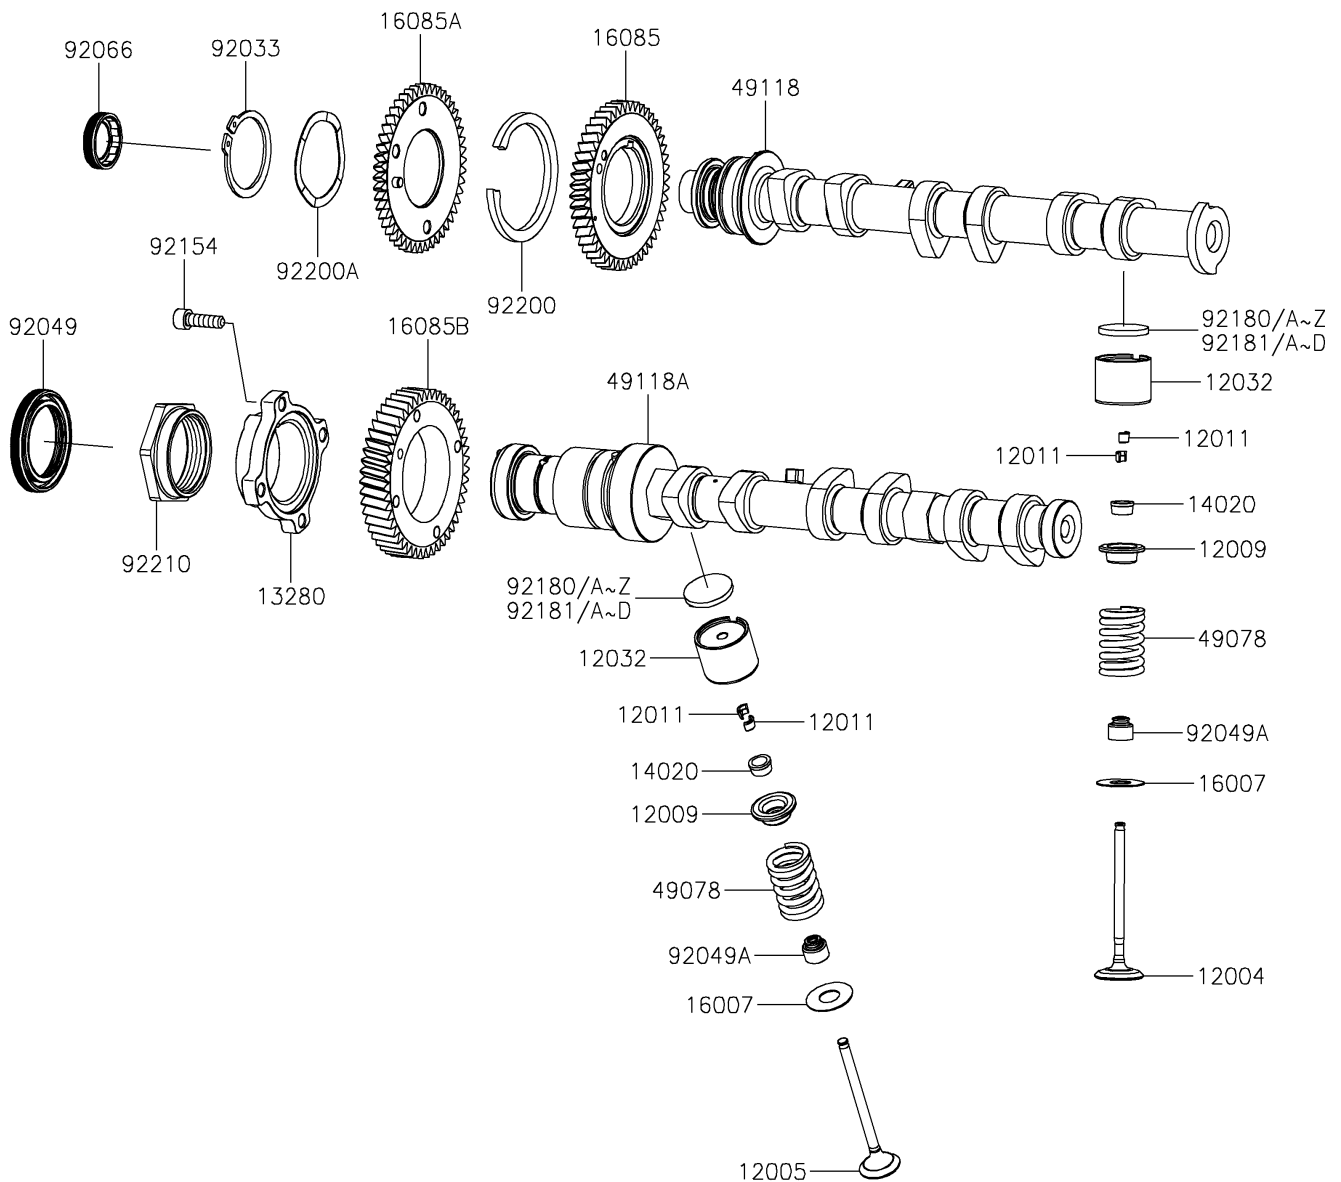

2018 MULE PRO-FX™

PARTS DIAGRAM

Valve(s)/Camshaft(s)

E1211

2018 MULE PRO-FX™

PARTS LIST

Valve(s)/Camshaft(s)

ITEM NAME

PART NUMBER

QUANTITY
