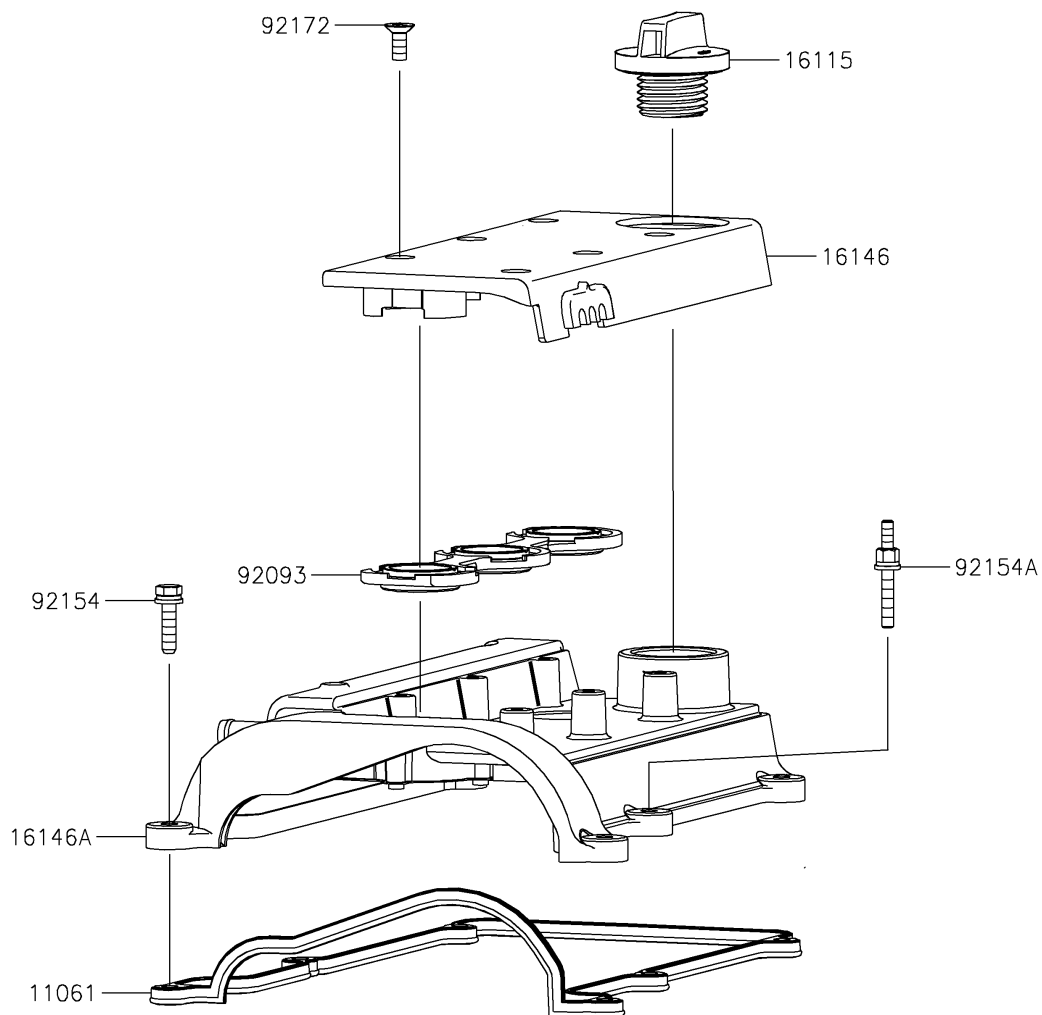

2019 MULE PRO-FX™

PARTS DIAGRAM

Cylinder Head Cover

E1112

2019 MULE PRO-FX™

PARTS LIST

Cylinder Head Cover

ITEM NAME

PART NUMBER

QUANTITY
