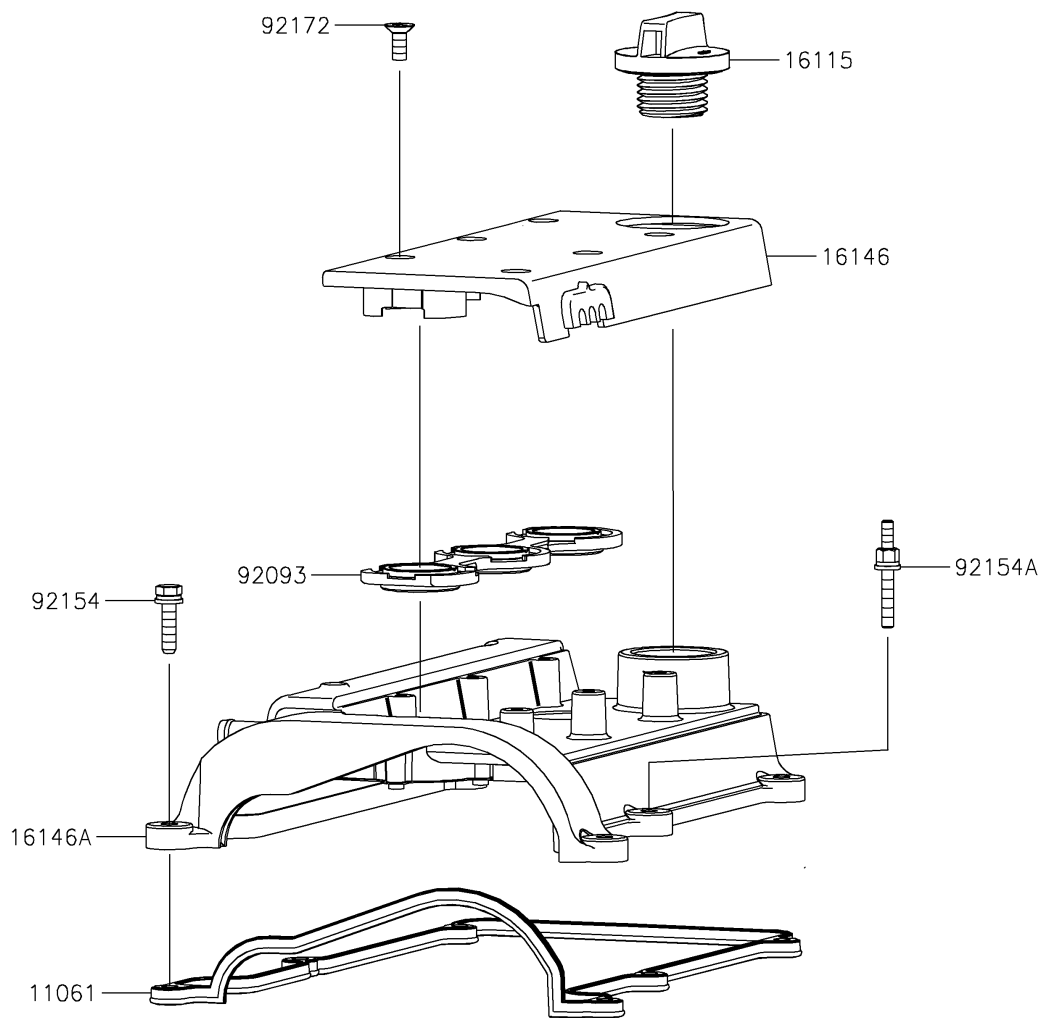

2018 MULE PRO-FX™

PARTS DIAGRAM

Cylinder Head Cover

E1112

2018 MULE PRO-FX™

PARTS LIST

Cylinder Head Cover

ITEM NAME

PART NUMBER

QUANTITY
