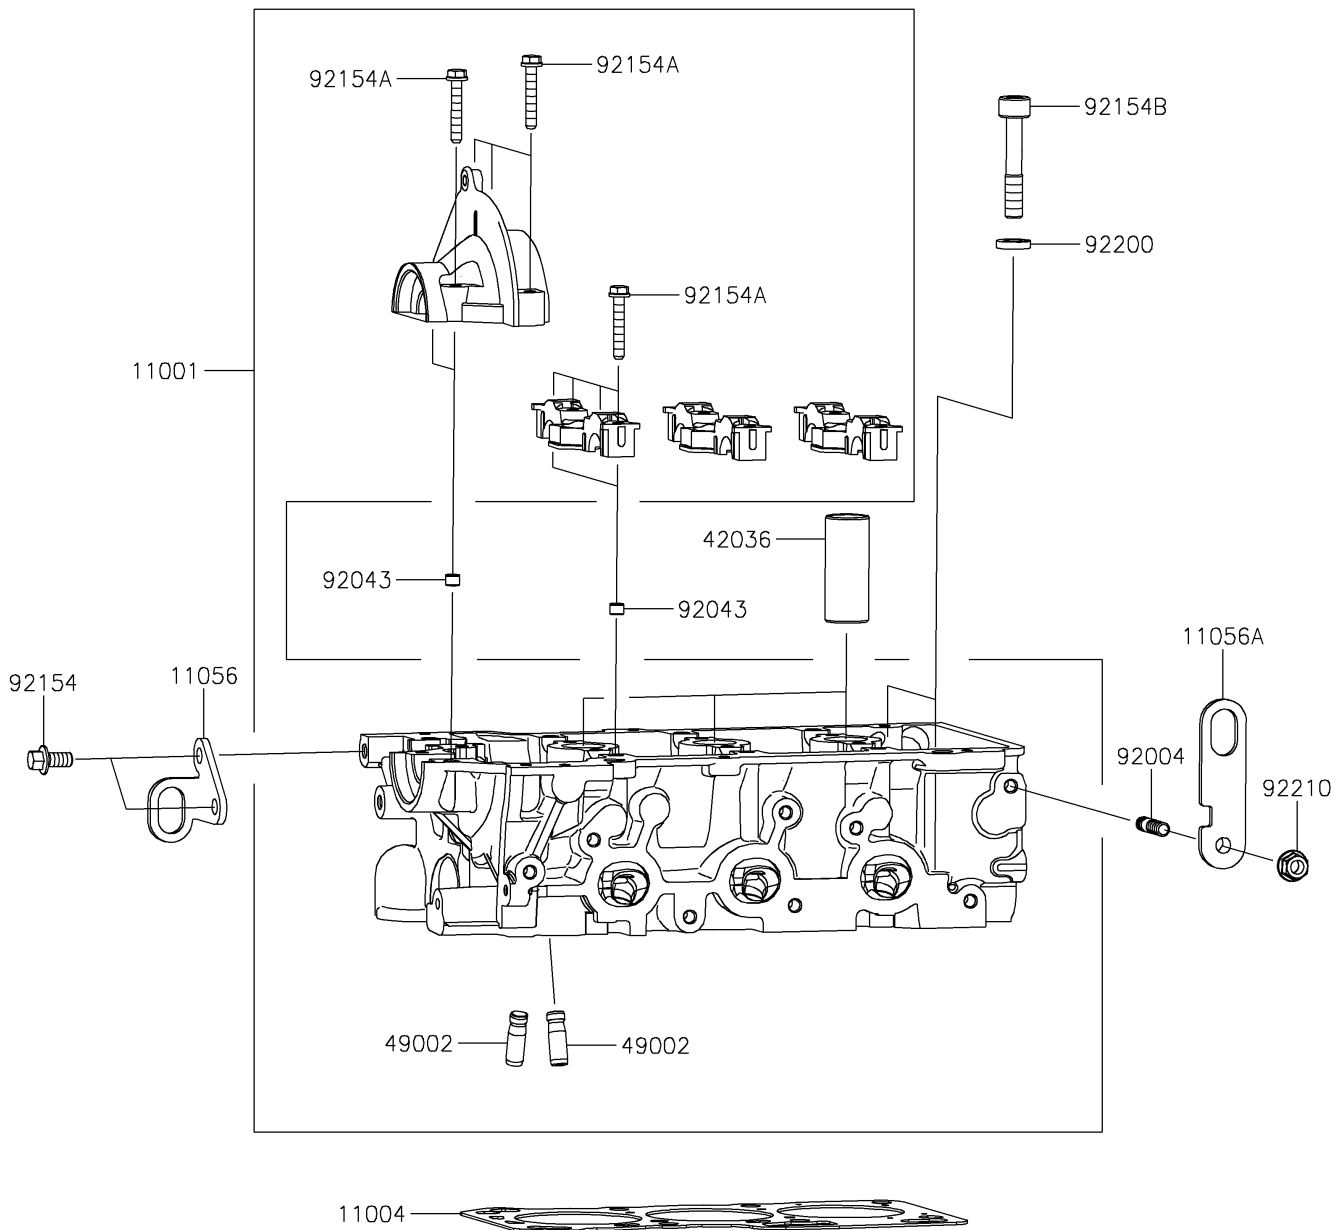

2019 MULE PRO-FX™

PARTS DIAGRAM

Cylinder Head

E1111

2019 MULE PRO-FX™

PARTS LIST

Cylinder Head

Kawasaki

Let the Good Times Roll®

ITEM NAME

PART NUMBER

QUANTITY
