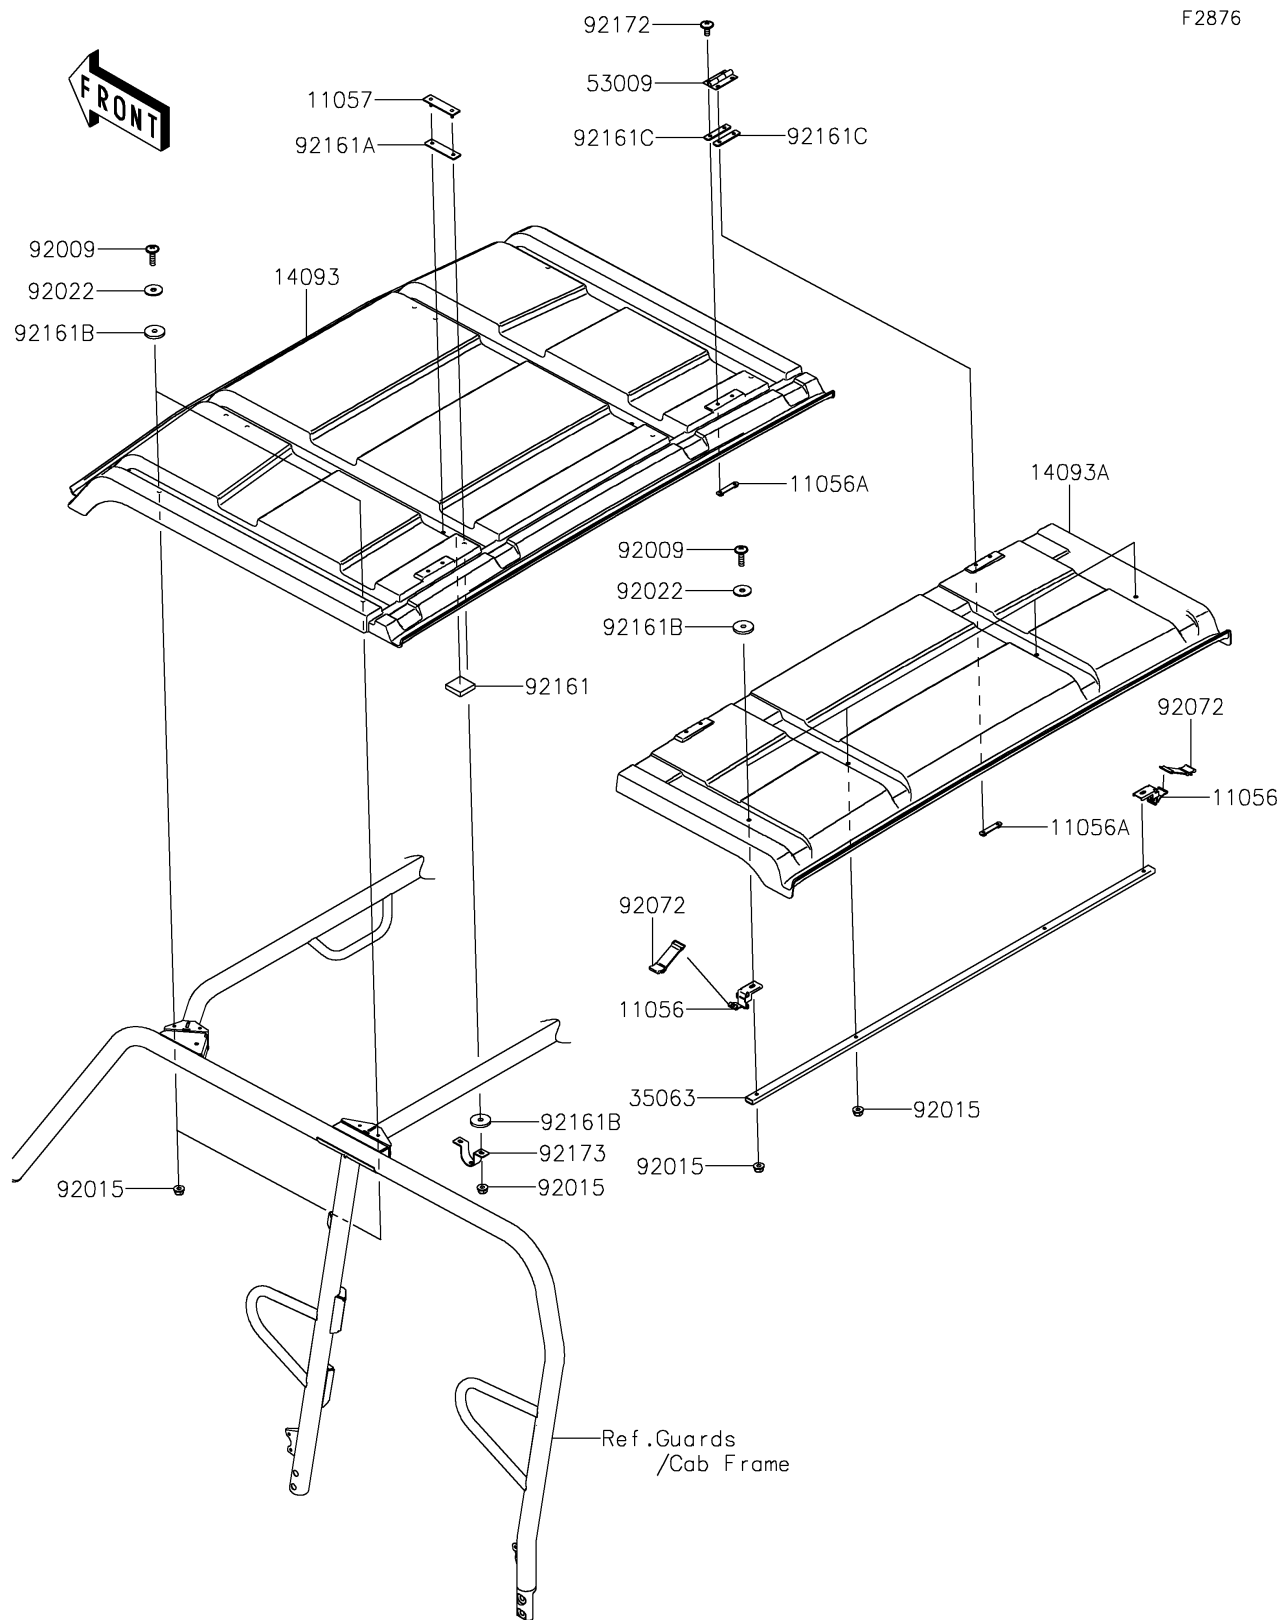

2020 MULE PRO-FXT™ RANCH EDITION

PARTS DIAGRAM

Sun Top

F2876

2020 MULE PRO-FXT™ RANCH EDITION

Kawasaki
Let the Good Times Roll®

PARTS LIST

Sun Top

ITEM NAME	PART NUMBER	QUANTITY
-----------	-------------	----------
