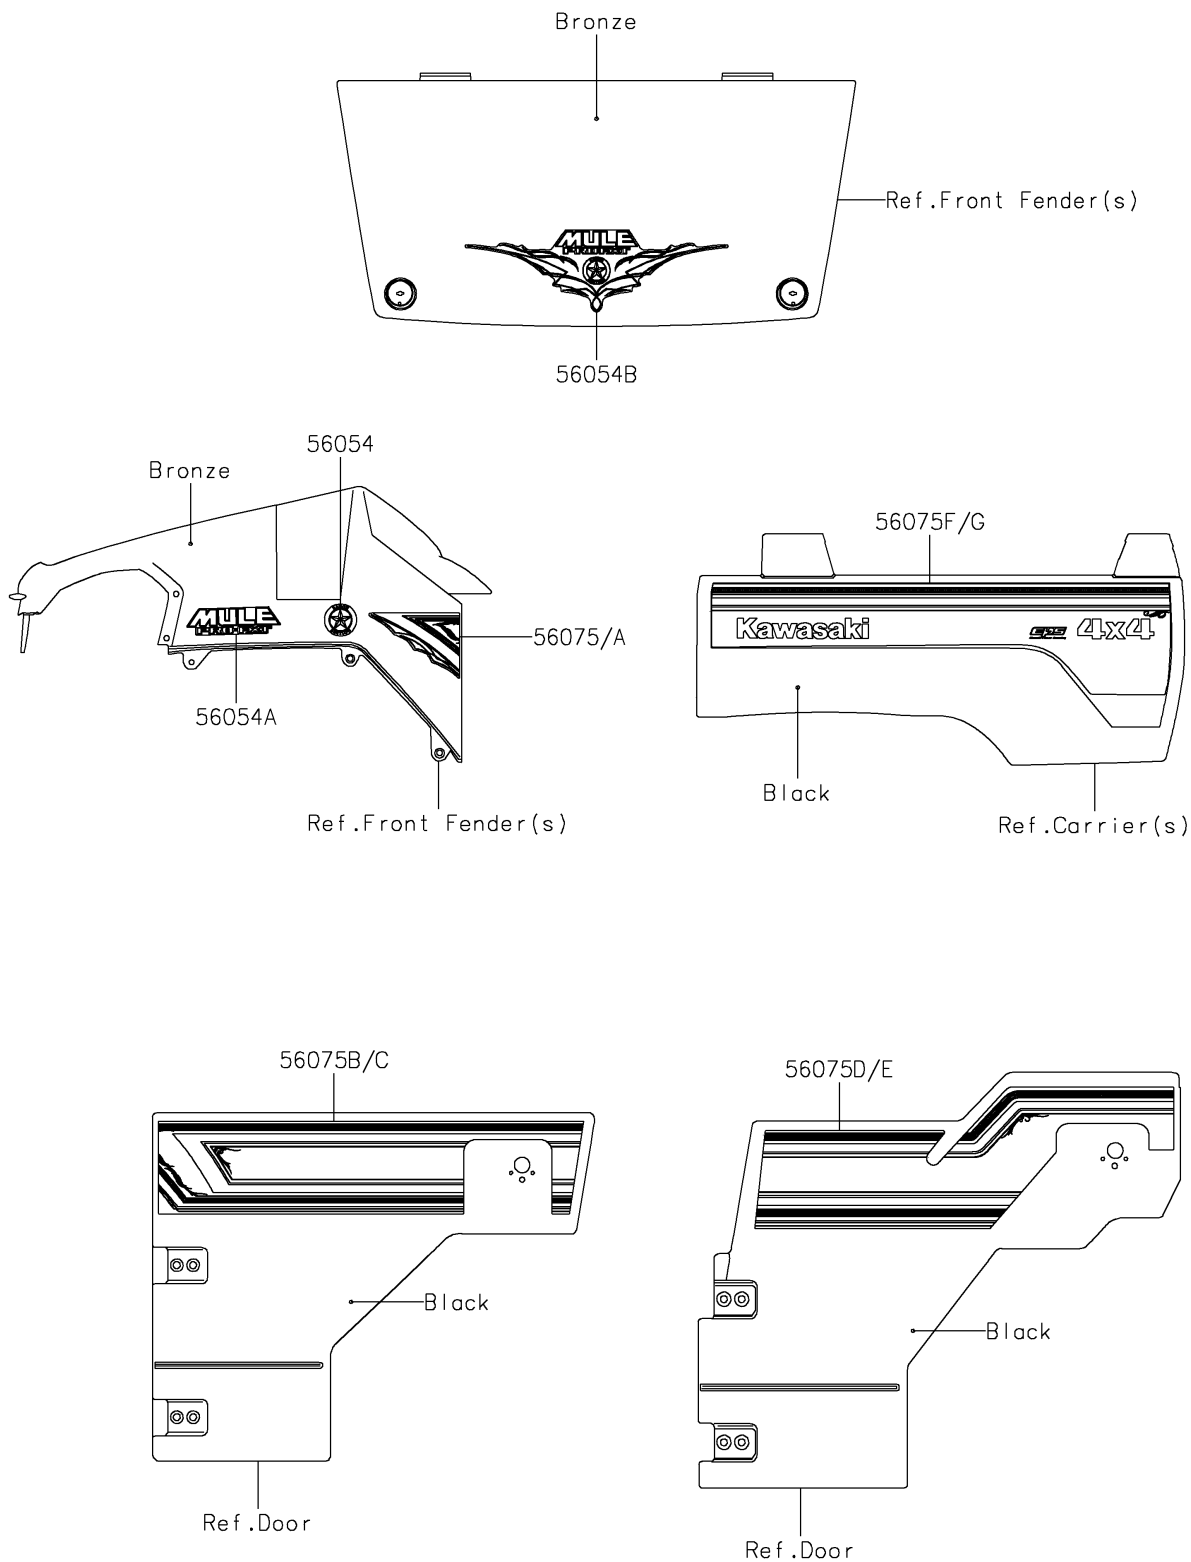

2020 MULE PRO-FXT™ RANCH EDITION

PARTS DIAGRAM

Decals(Bronze)(JKF/JLF)

F2861A

2020 MULE PRO-FXT™ RANCH EDITION

PARTS LIST

Decals(Bronze)(JKF/JLF)

ITEM NAME

PART NUMBER

QUANTITY
