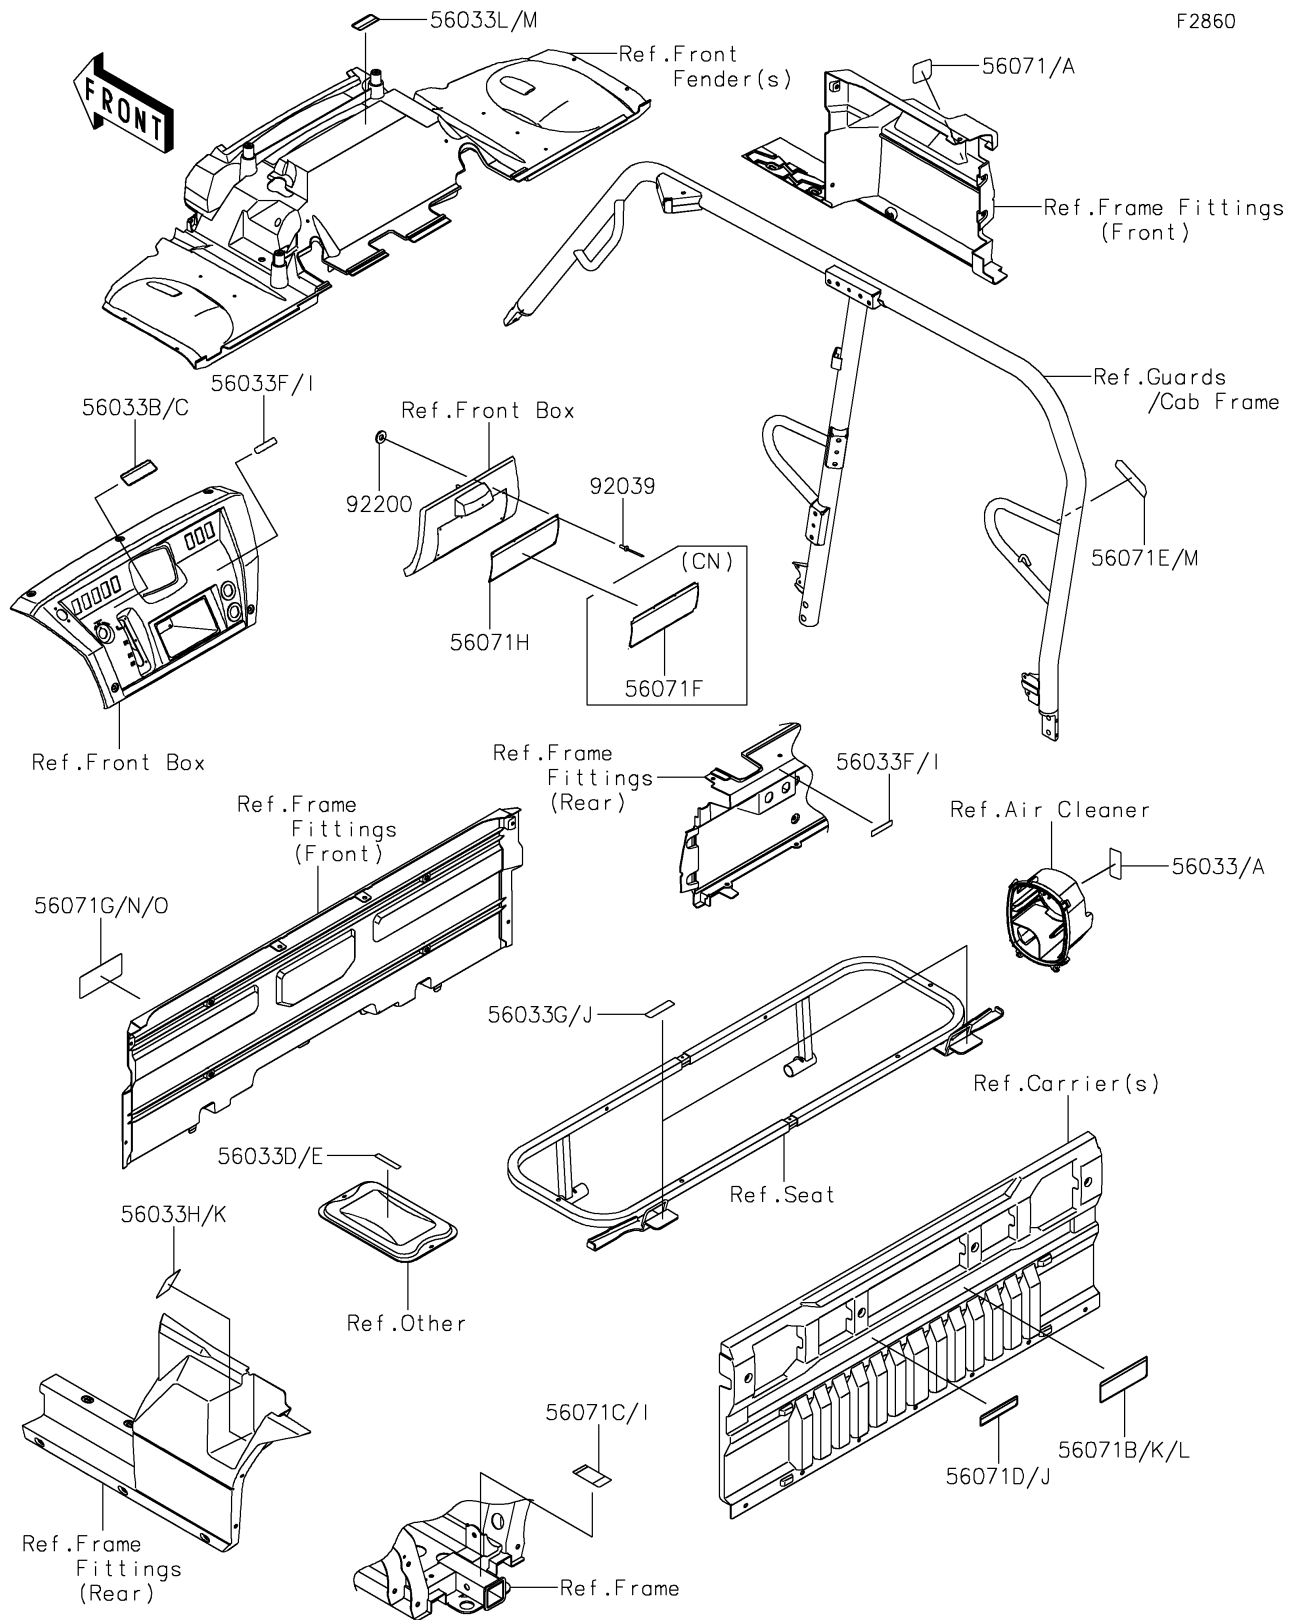

2020 MULE PRO-FXT™ RANCH EDITION

PARTS DIAGRAM

Labels

2020 MULE PRO-FXT™ RANCH EDITION

Kawasaki
Let the Good Times Roll®

PARTS LIST

Labels

ITEM NAME	PART NUMBER	QUANTITY
-----------	-------------	----------
