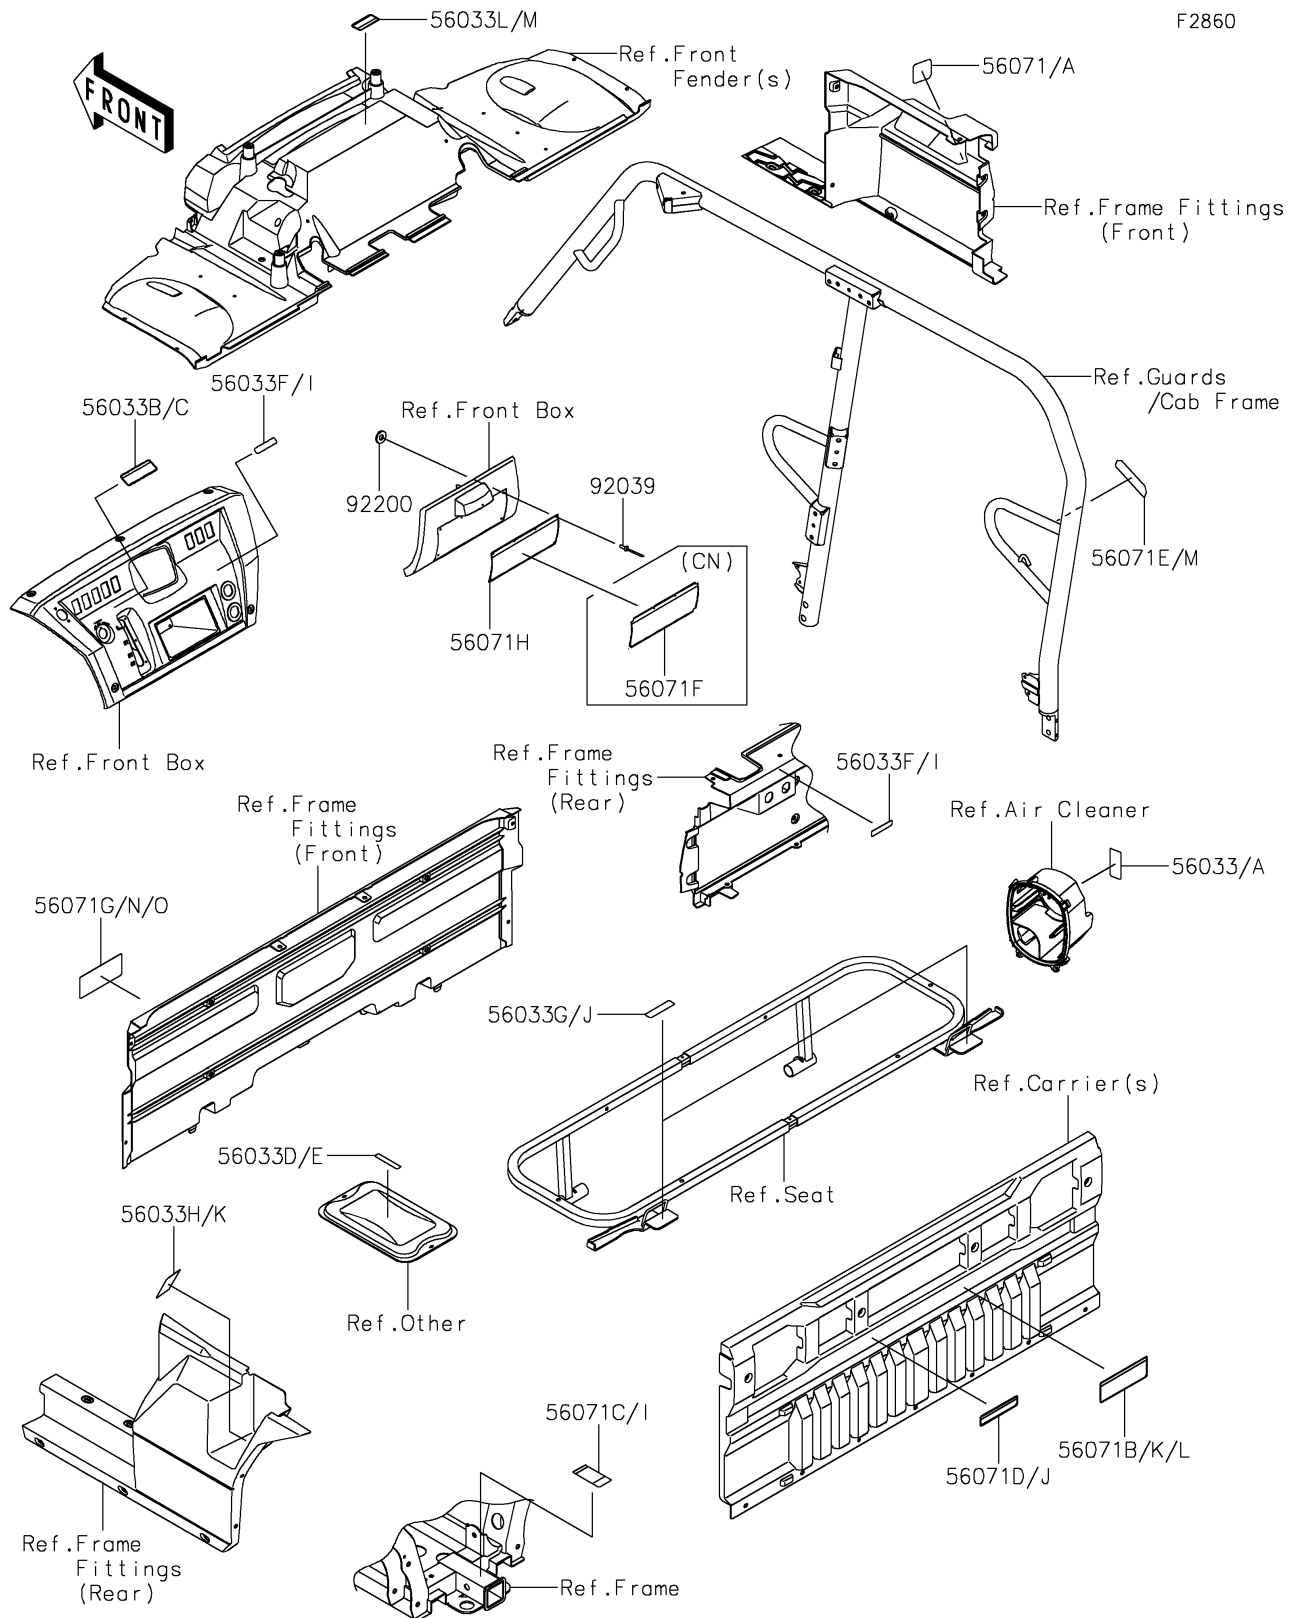

2019 MULE PRO-FXT™ RANCH EDITION

PARTS DIAGRAM

Labels

2019 MULE PRO-FXT™ RANCH EDITION

Kawasaki
Let the Good Times Roll®

PARTS LIST

Labels

ITEM NAME	PART NUMBER	QUANTITY
-----------	-------------	----------
