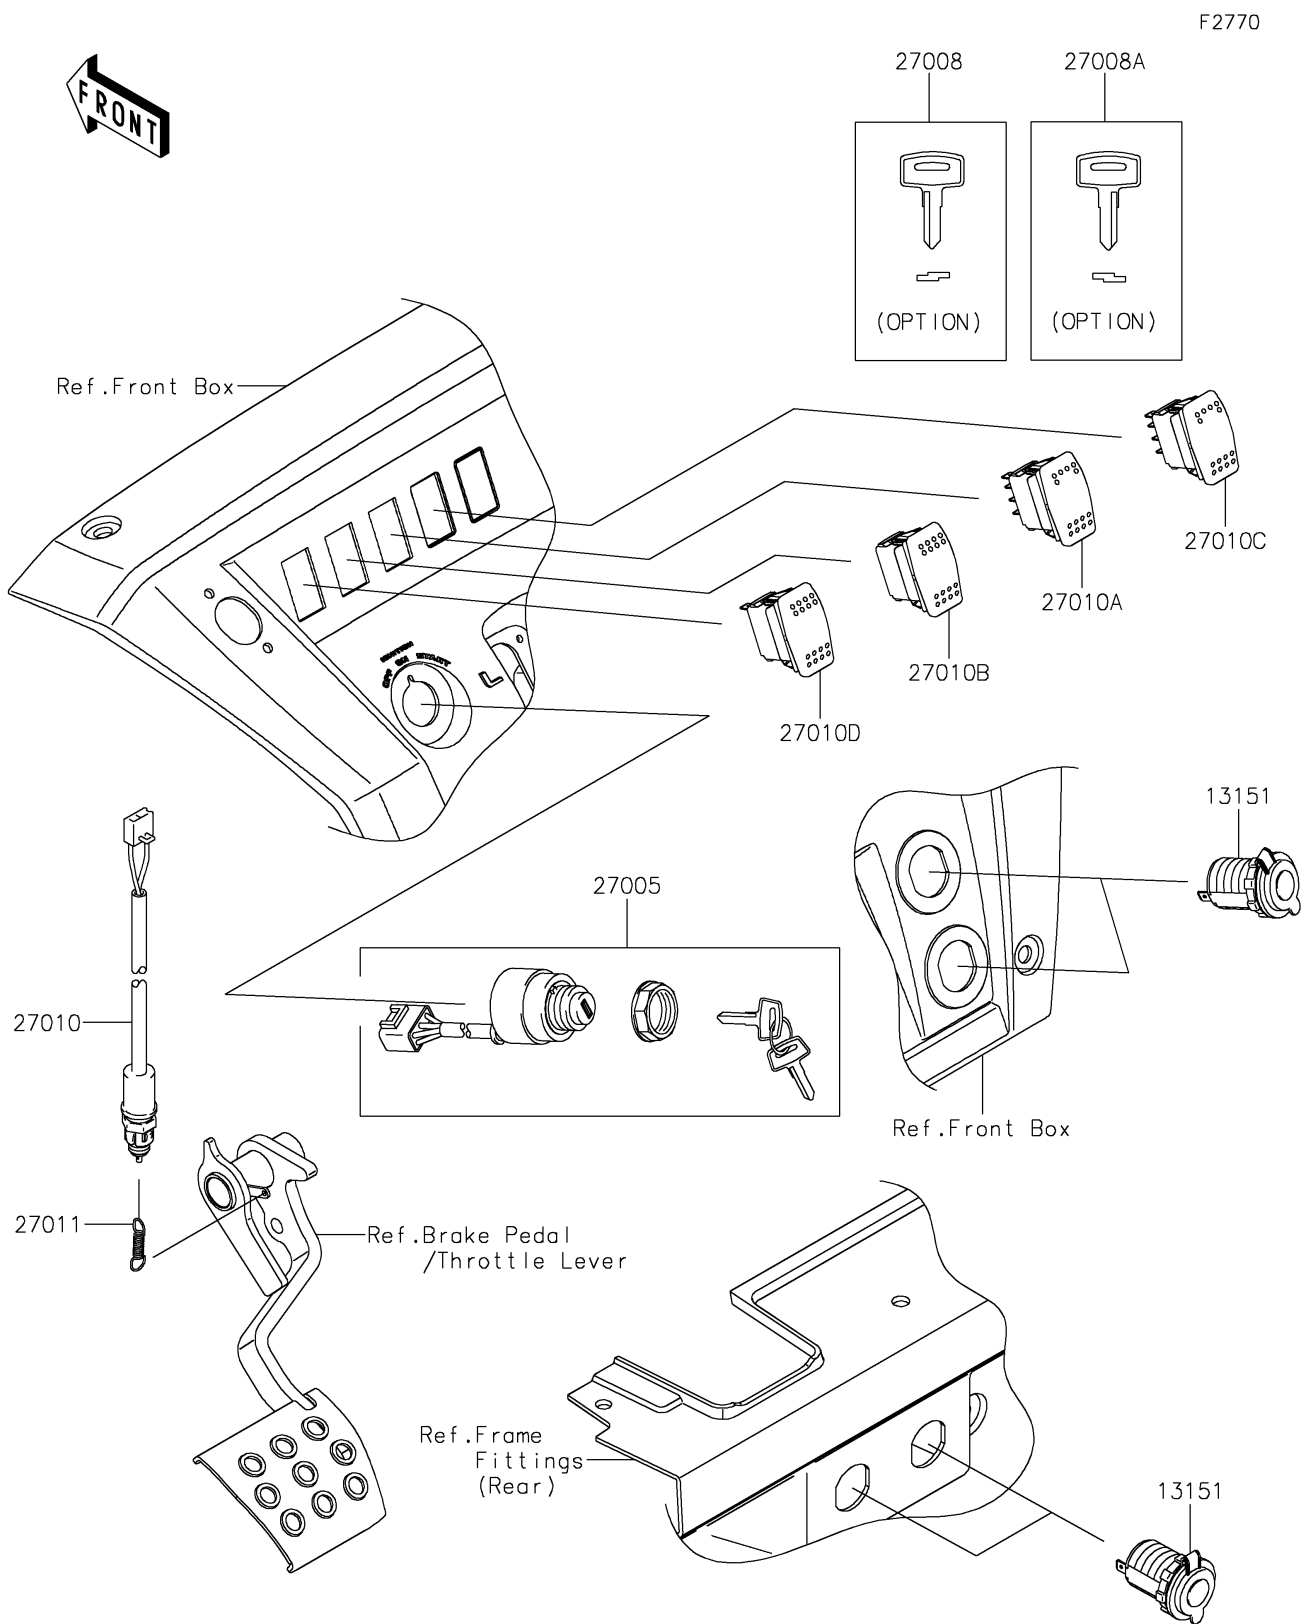

2020 MULE PRO-FXT™ RANCH EDITION

PARTS DIAGRAM

Ignition Switch

2020 MULE PRO-FXT™ RANCH EDITION

Kawasaki
Let the Good Times Roll®

PARTS LIST

Ignition Switch

ITEM NAME	PART NUMBER	QUANTITY
-----------	-------------	----------
