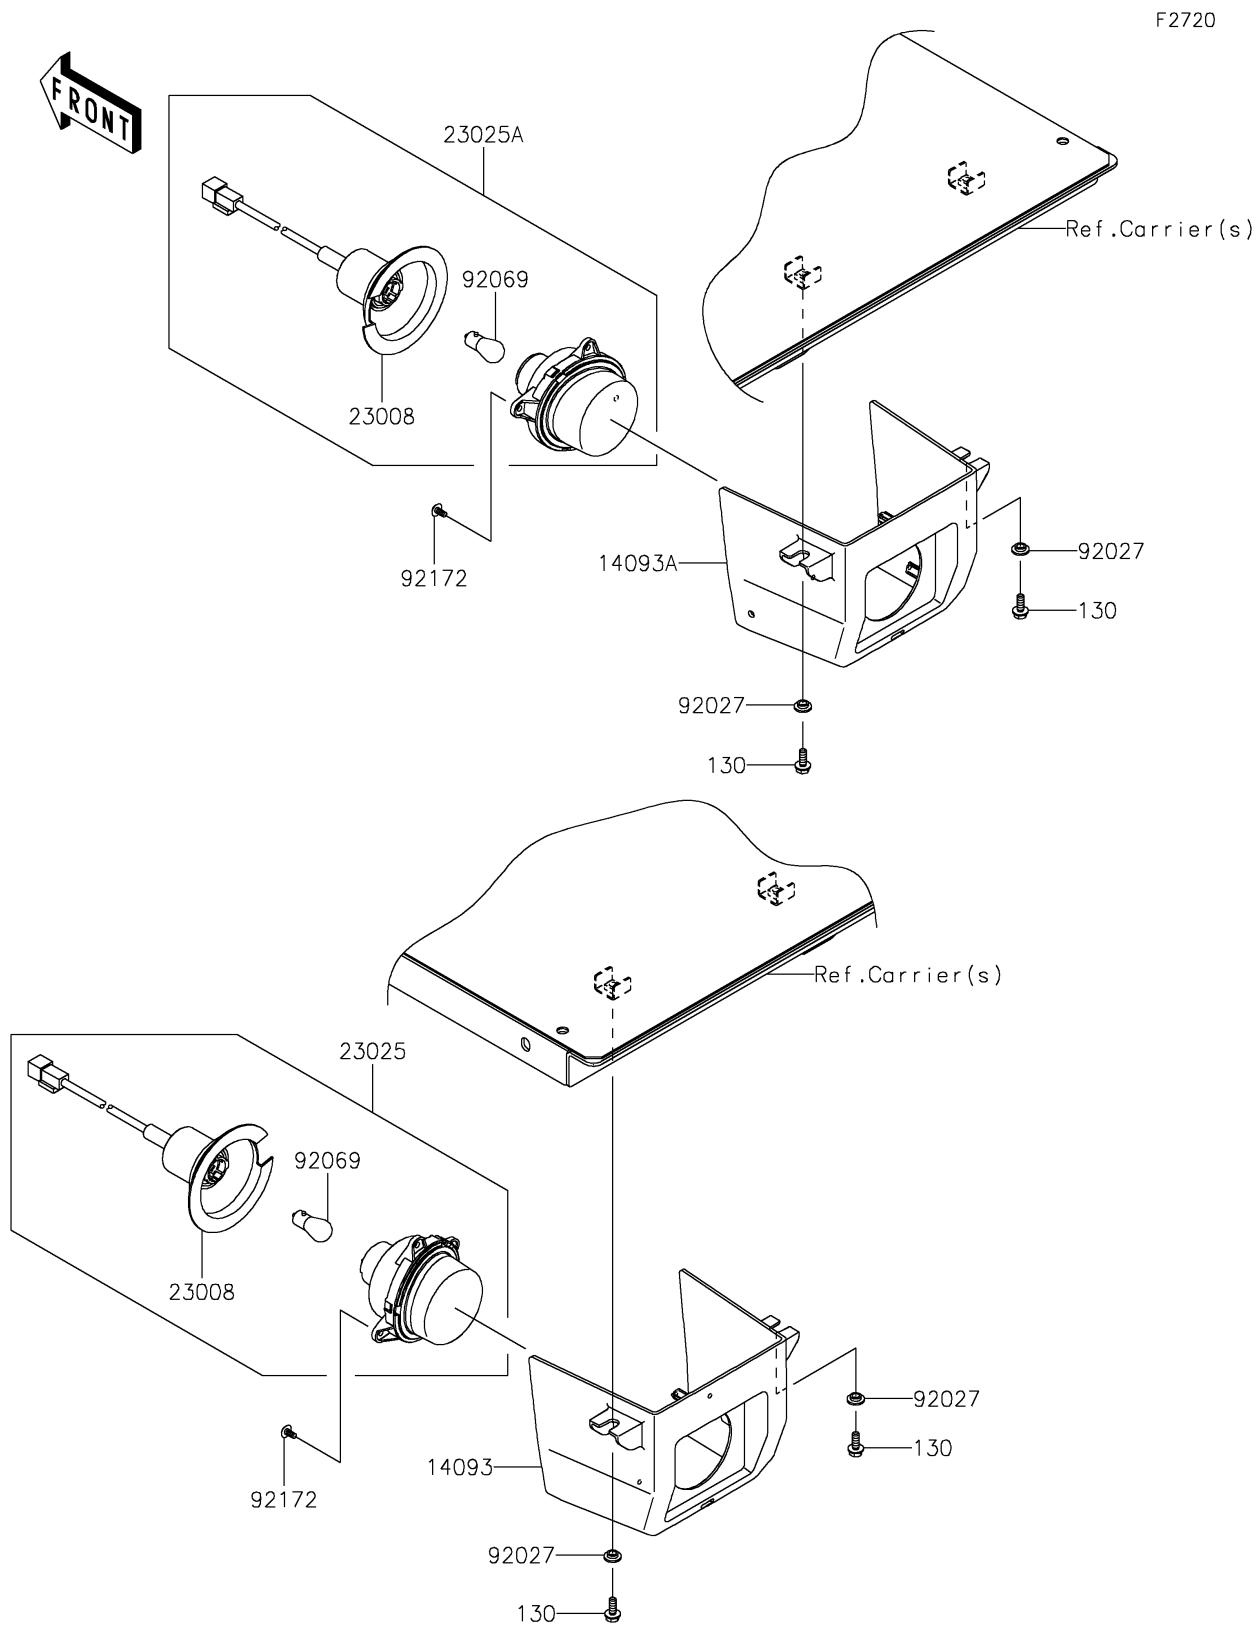

2020 MULE PRO-FXT™ RANCH EDITION

PARTS DIAGRAM

Taillight(s)

2020 MULE PRO-FXT™ RANCH EDITION

Kawasaki
Let the Good Times Roll®

PARTS LIST

Taillight(s)

ITEM NAME

PART NUMBER

QUANTITY
