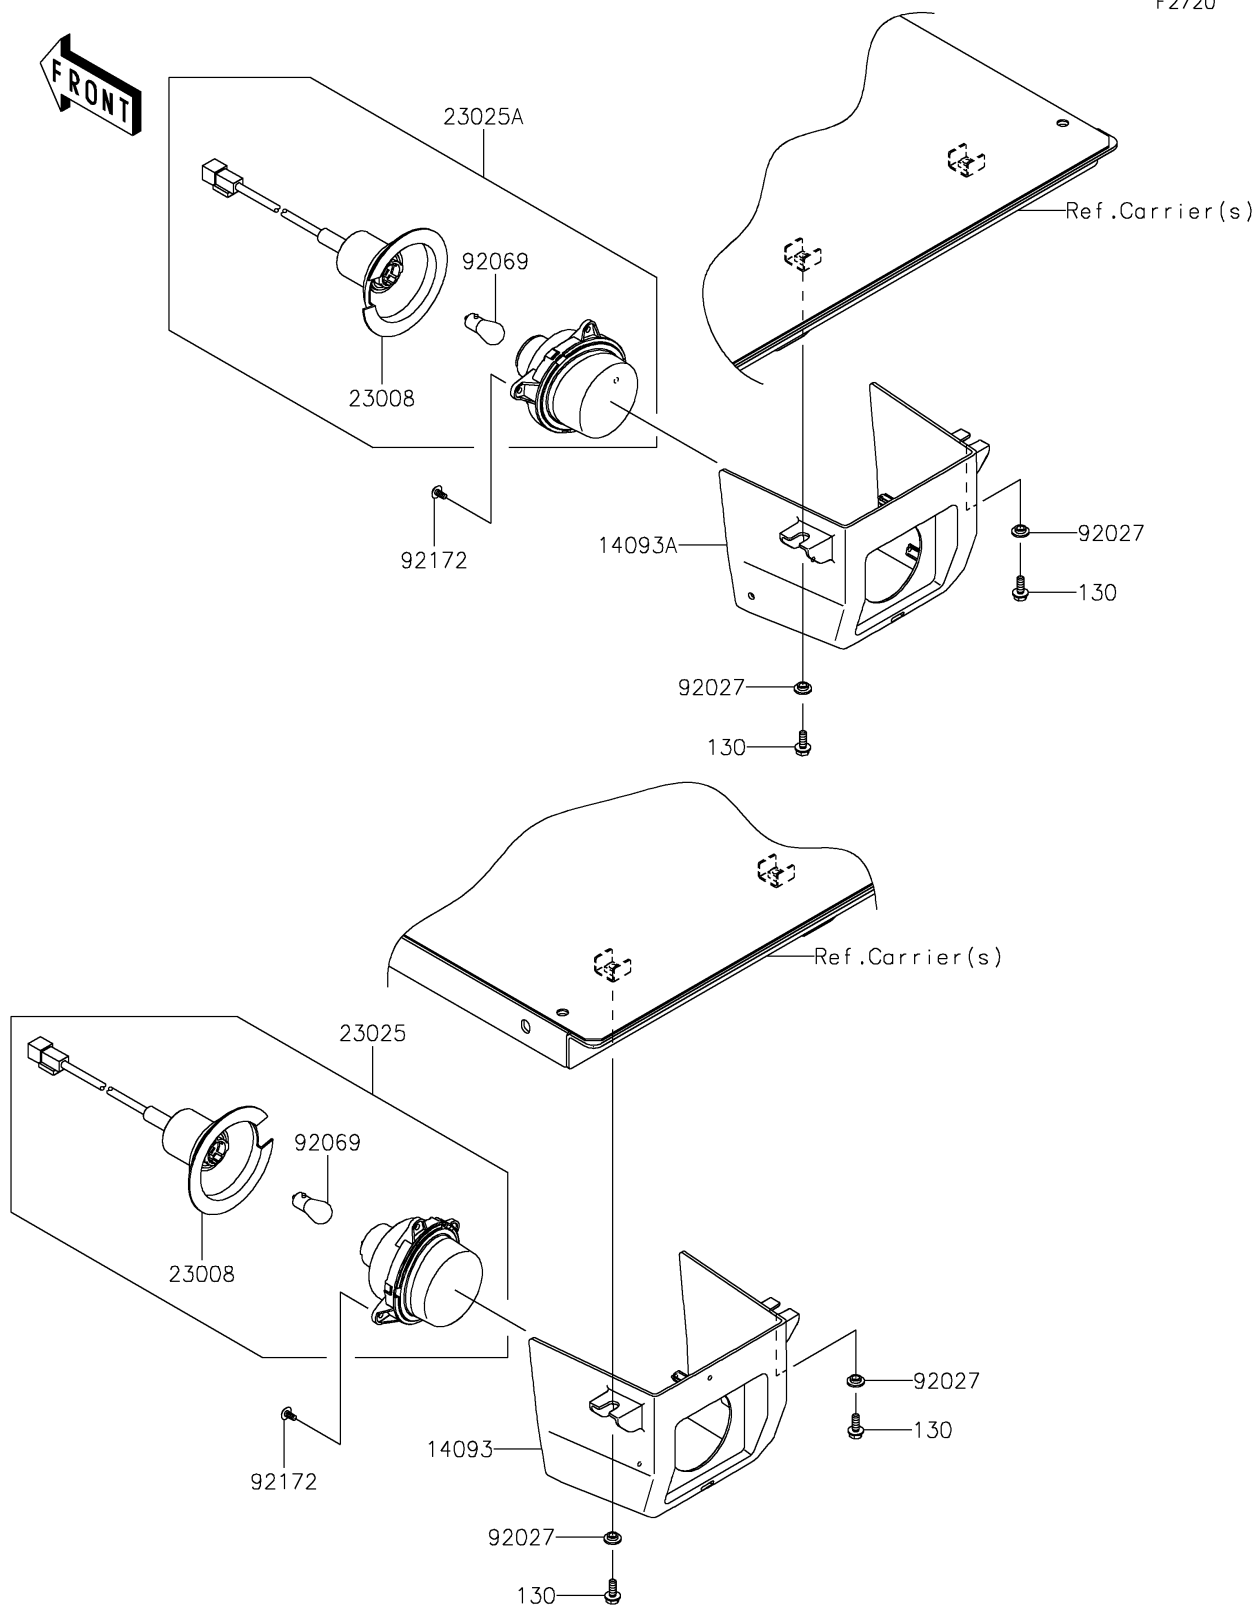

2019 MULE PRO-FXT™ RANCH EDITION

PARTS DIAGRAM

Taillight(s)

F2720

2019 MULE PRO-FXT™ RANCH EDITION

Kawasaki
Let the Good Times Roll®

PARTS LIST

Taillight(s)

ITEM NAME

PART NUMBER

QUANTITY
