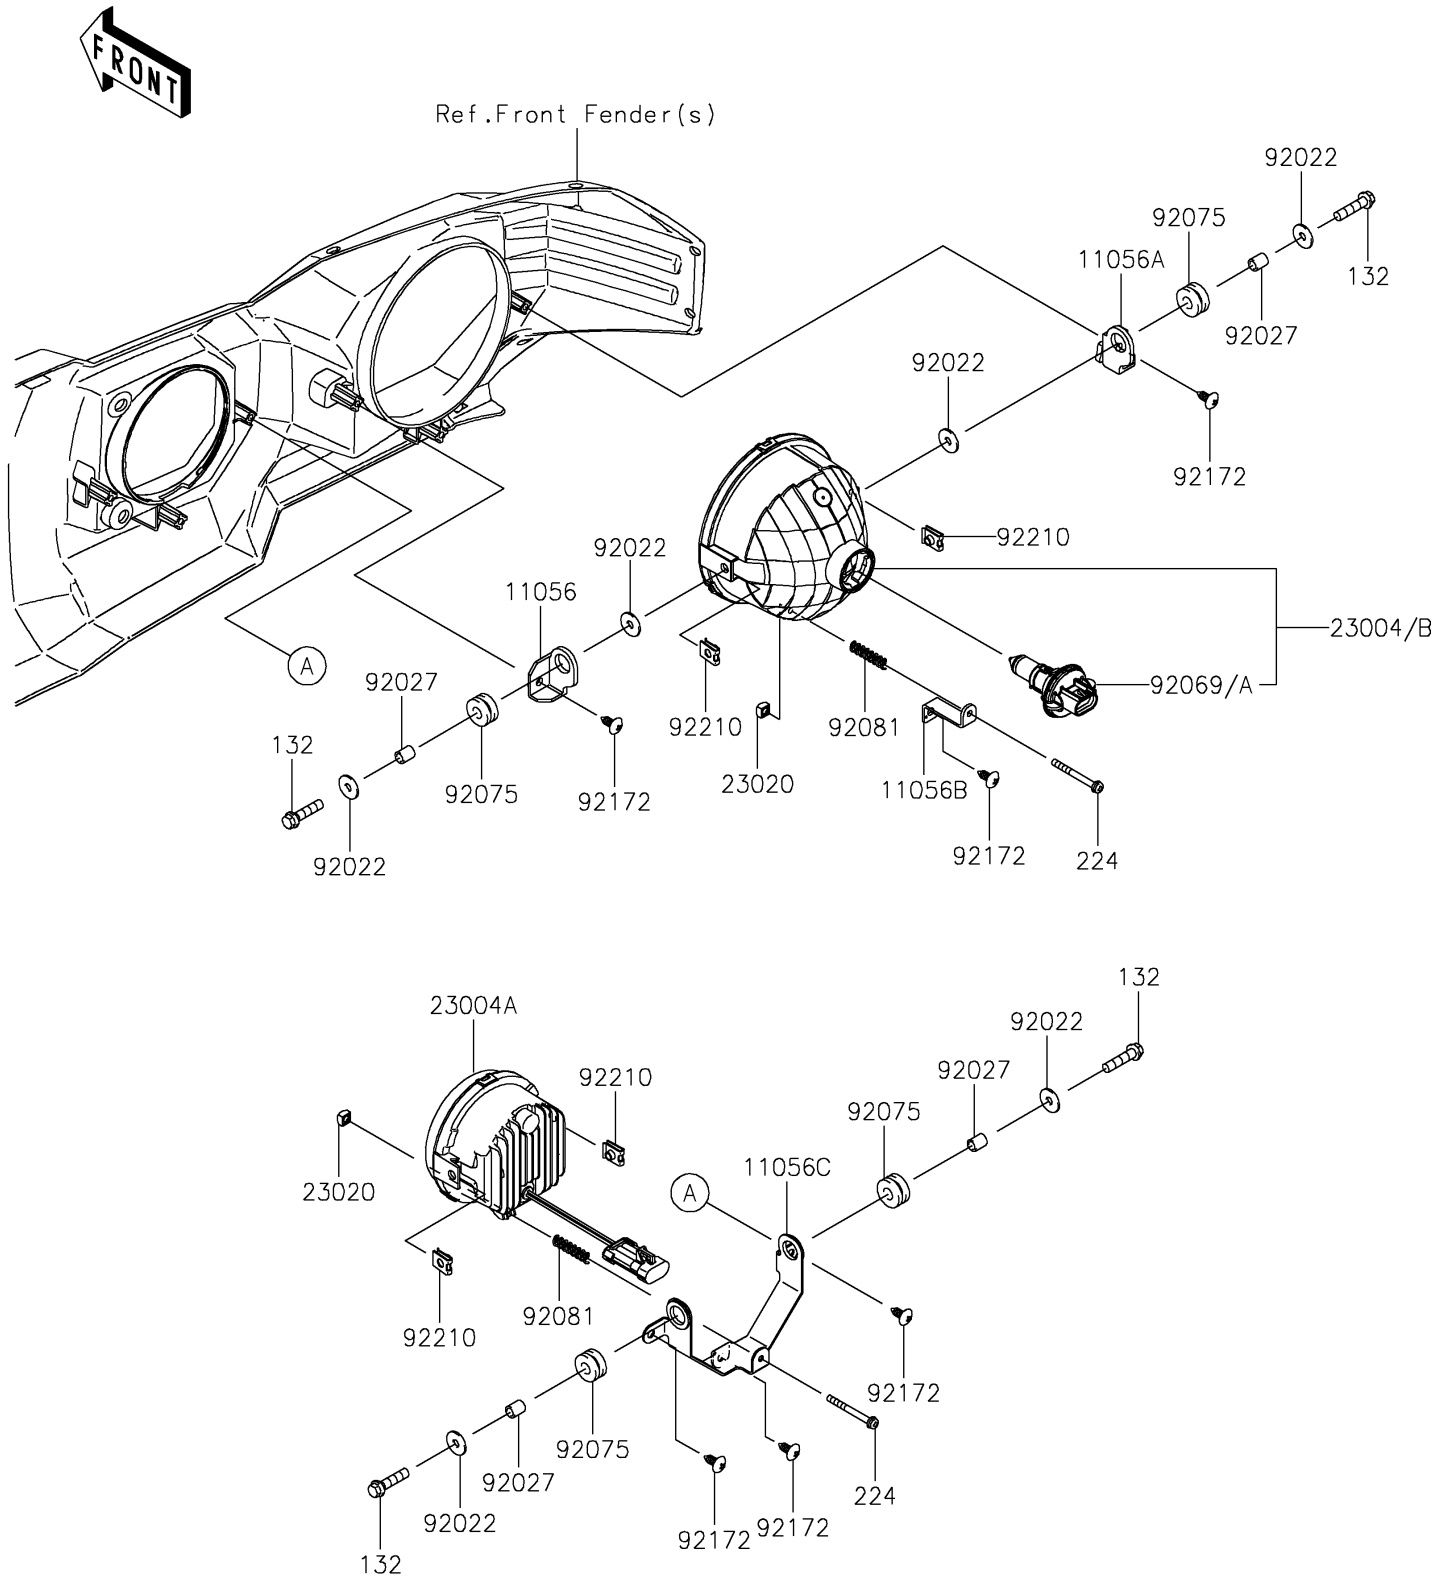

2020 MULE PRO-FXT™ RANCH EDITION

PARTS DIAGRAM

Headlight(s)

F2710

2020 MULE PRO-FXT™ RANCH EDITION

Kawasaki
Let the Good Times Roll®

PARTS LIST

Headlight(s)

ITEM NAME

PART NUMBER

QUANTITY
