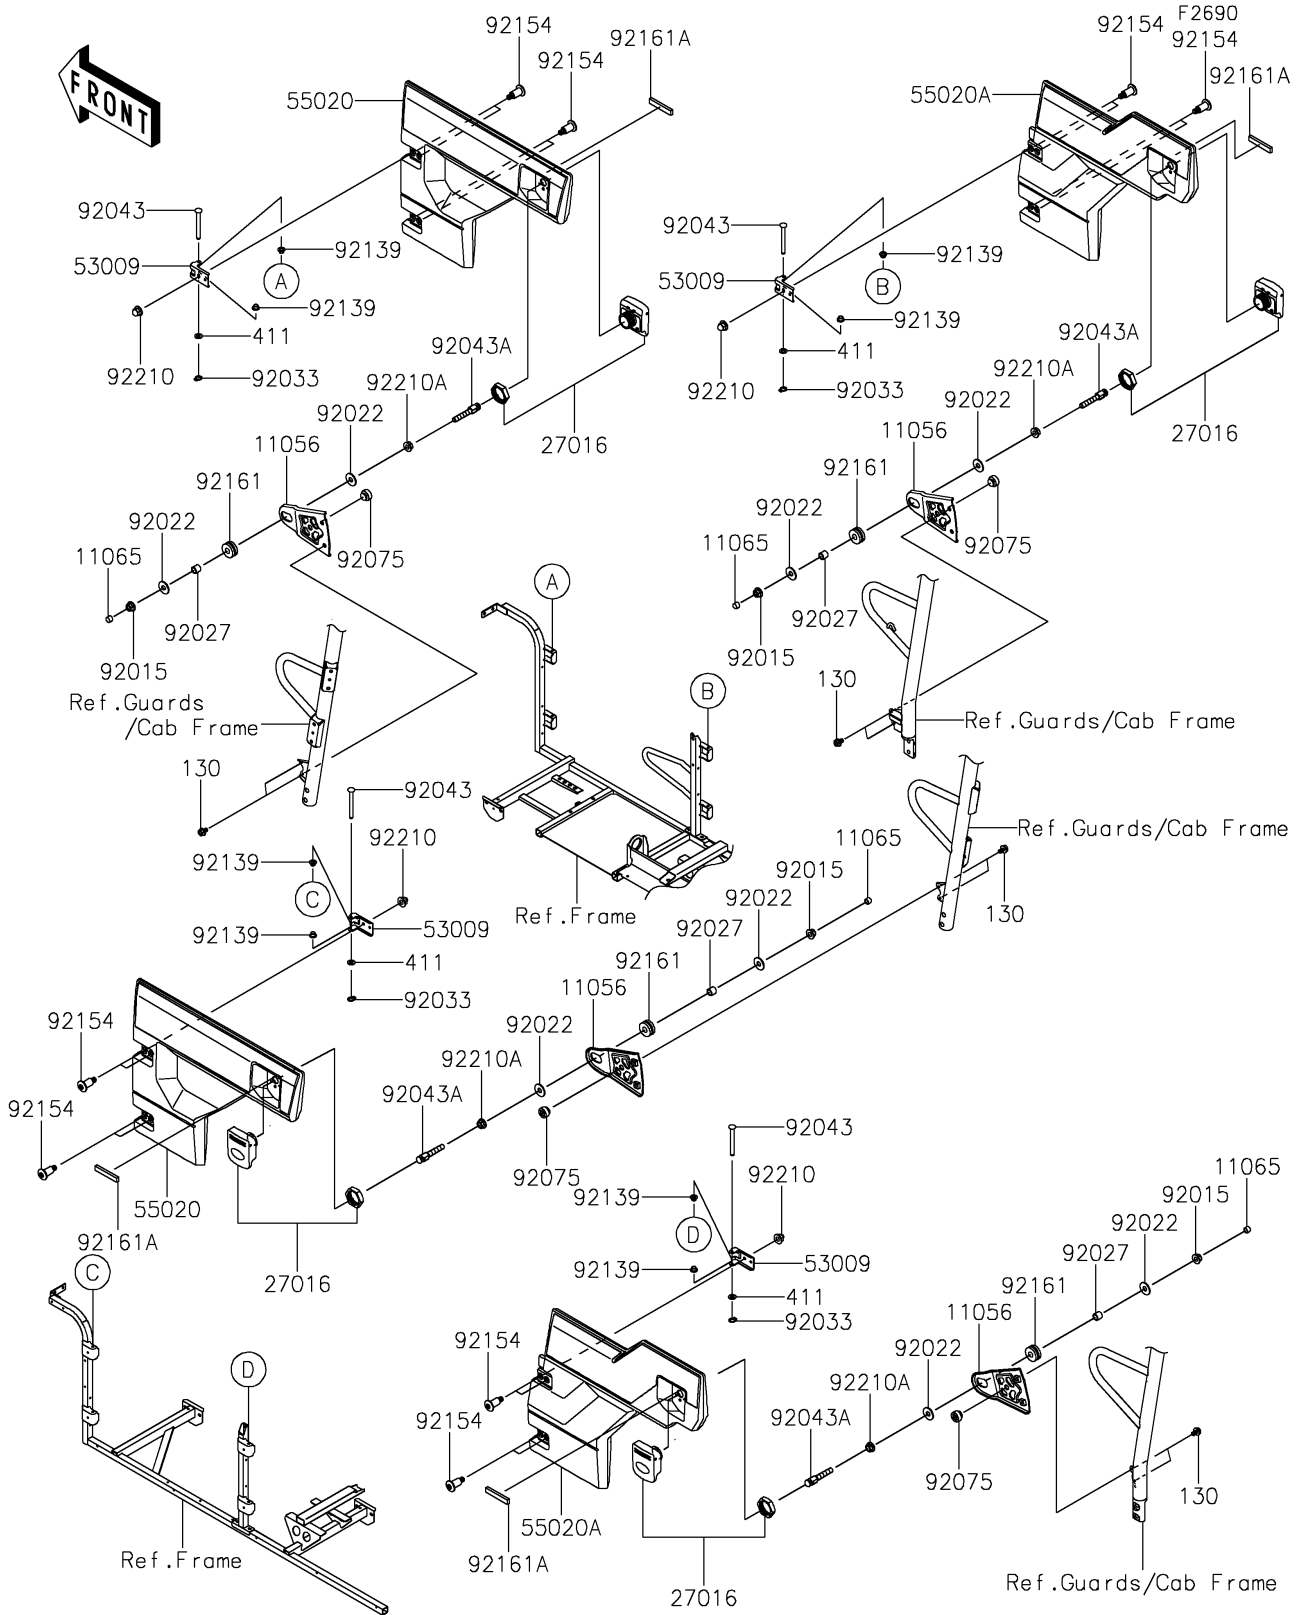

2019 MULE PRO-FXT™ RANCH EDITION

PARTS DIAGRAM

Door

2019 MULE PRO-FXT™ RANCH EDITION

Kawasaki
Let the Good Times Roll®

PARTS LIST

Door

ITEM NAME	PART NUMBER	QUANTITY
-----------	-------------	----------
