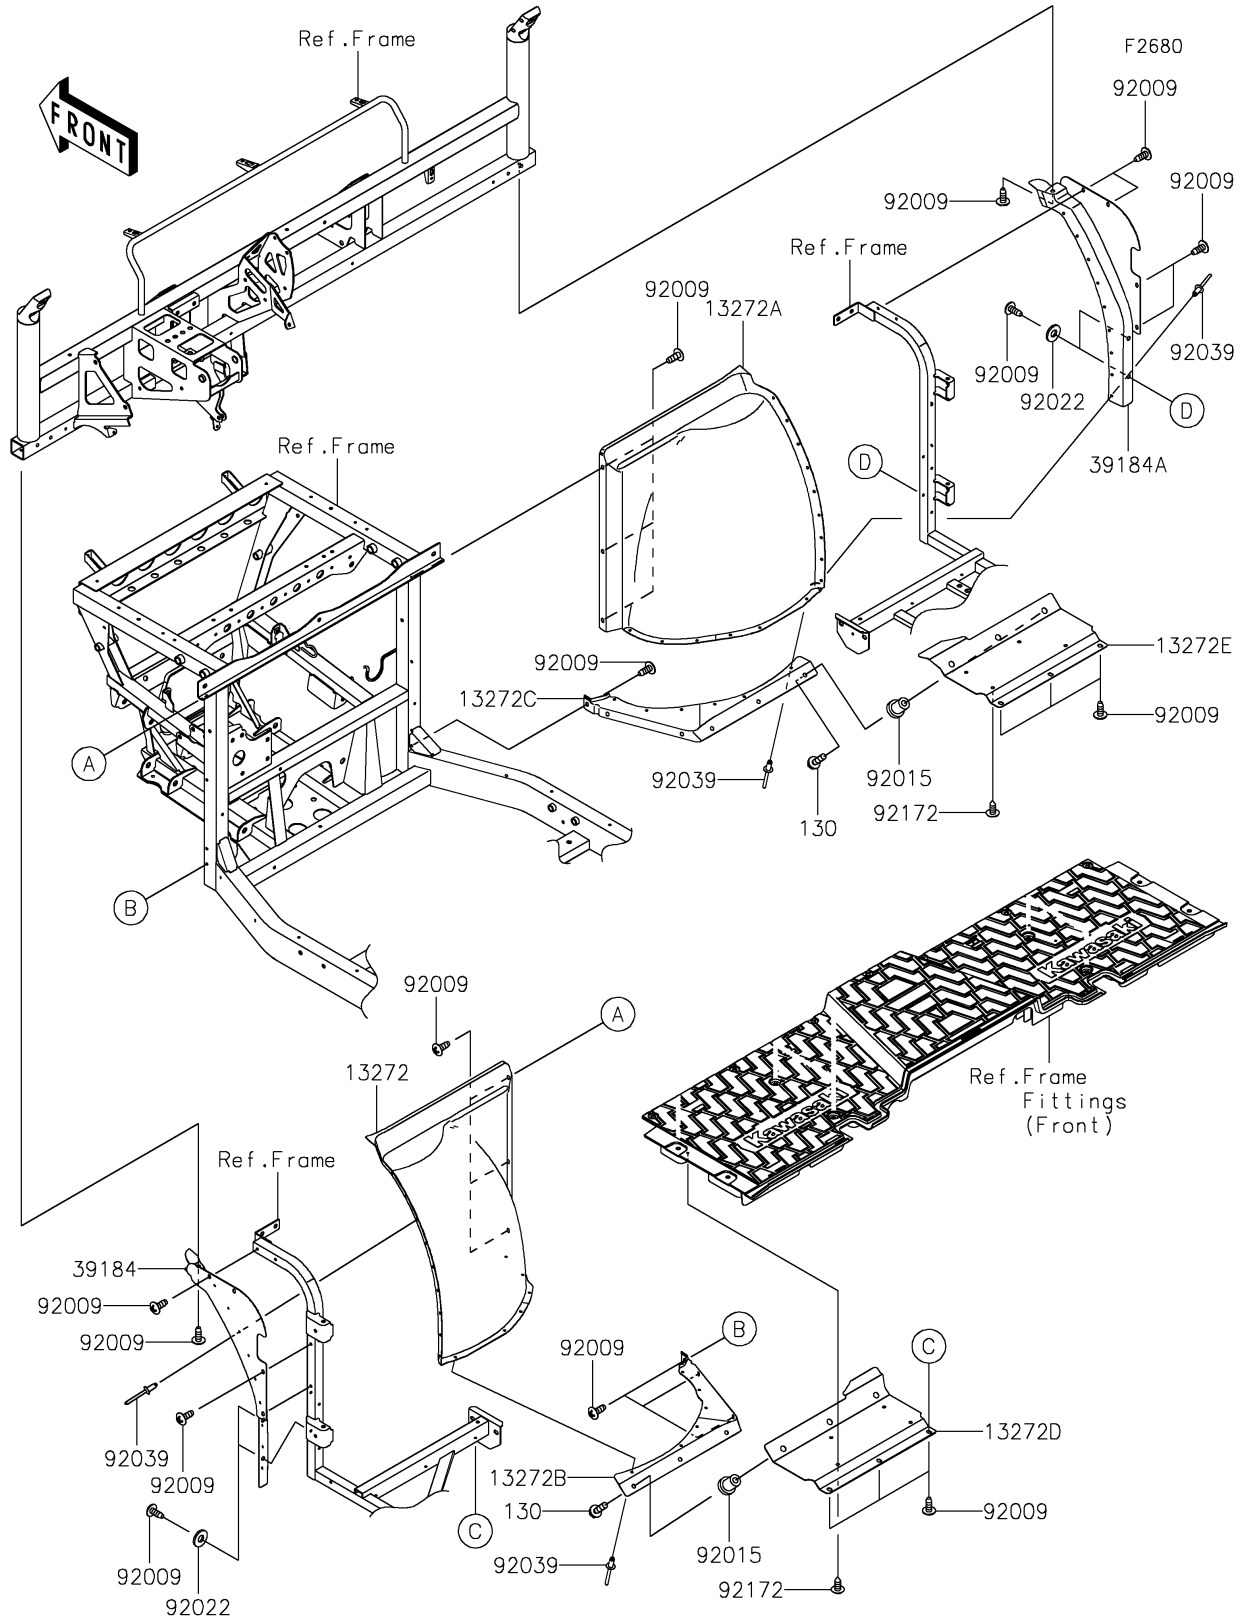

2019 MULE PRO-FXT™ RANCH EDITION

PARTS DIAGRAM

Guard(s)

2019 MULE PRO-FXT™ RANCH EDITION

Kawasaki
Let the Good Times Roll®

PARTS LIST

Guard(s)

ITEM NAME

PART NUMBER

QUANTITY
