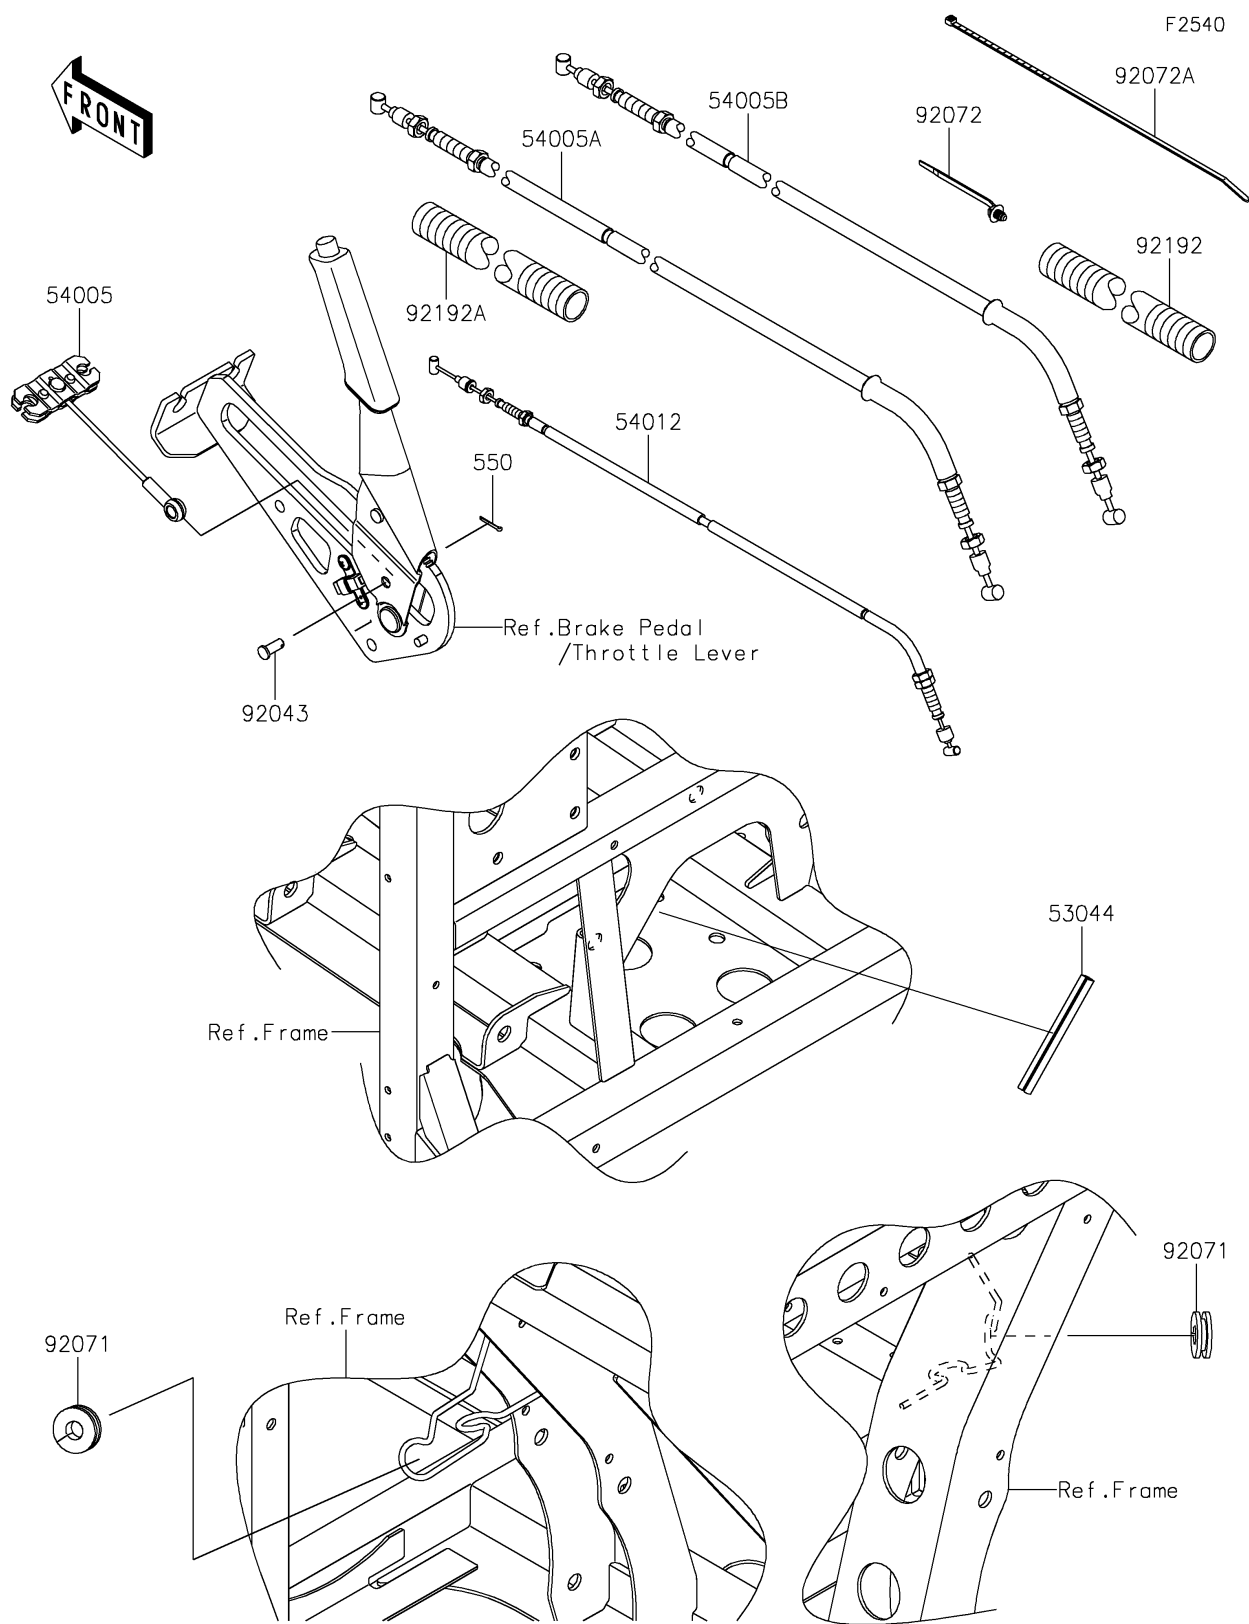

2020 MULE PRO-FXT™ RANCH EDITION

Kawasaki
Let the Good Times Roll®

PARTS DIAGRAM

Cables

2020 MULE PRO-FXT™ RANCH EDITION

Kawasaki
Let the Good Times Roll®

PARTS LIST

Cables

ITEM NAME	PART NUMBER	QUANTITY
-----------	-------------	----------
