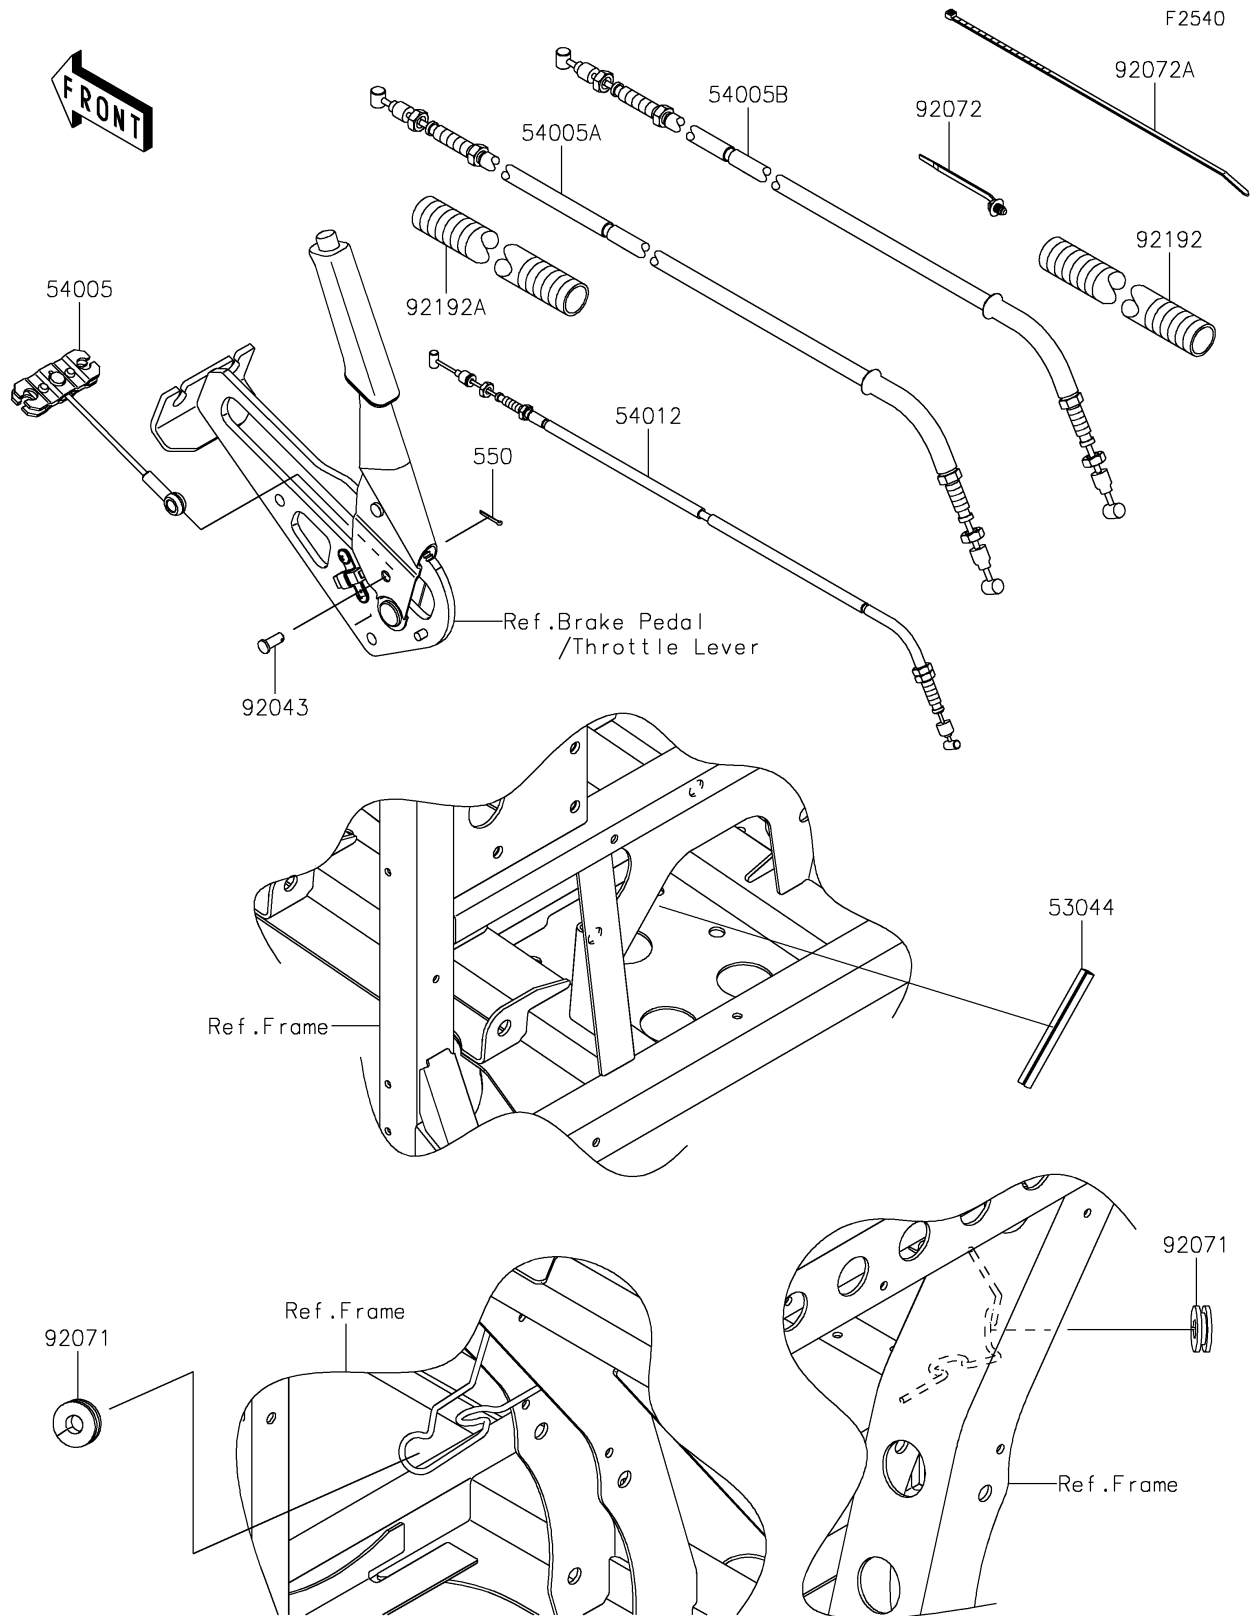

2019 MULE PRO-FXT™ RANCH EDITION

Kawasaki
Let the Good Times Roll®

PARTS DIAGRAM

Cables

2019 MULE PRO-FXT™ RANCH EDITION

Kawasaki
Let the Good Times Roll®

PARTS LIST

Cables

ITEM NAME	PART NUMBER	QUANTITY
-----------	-------------	----------
