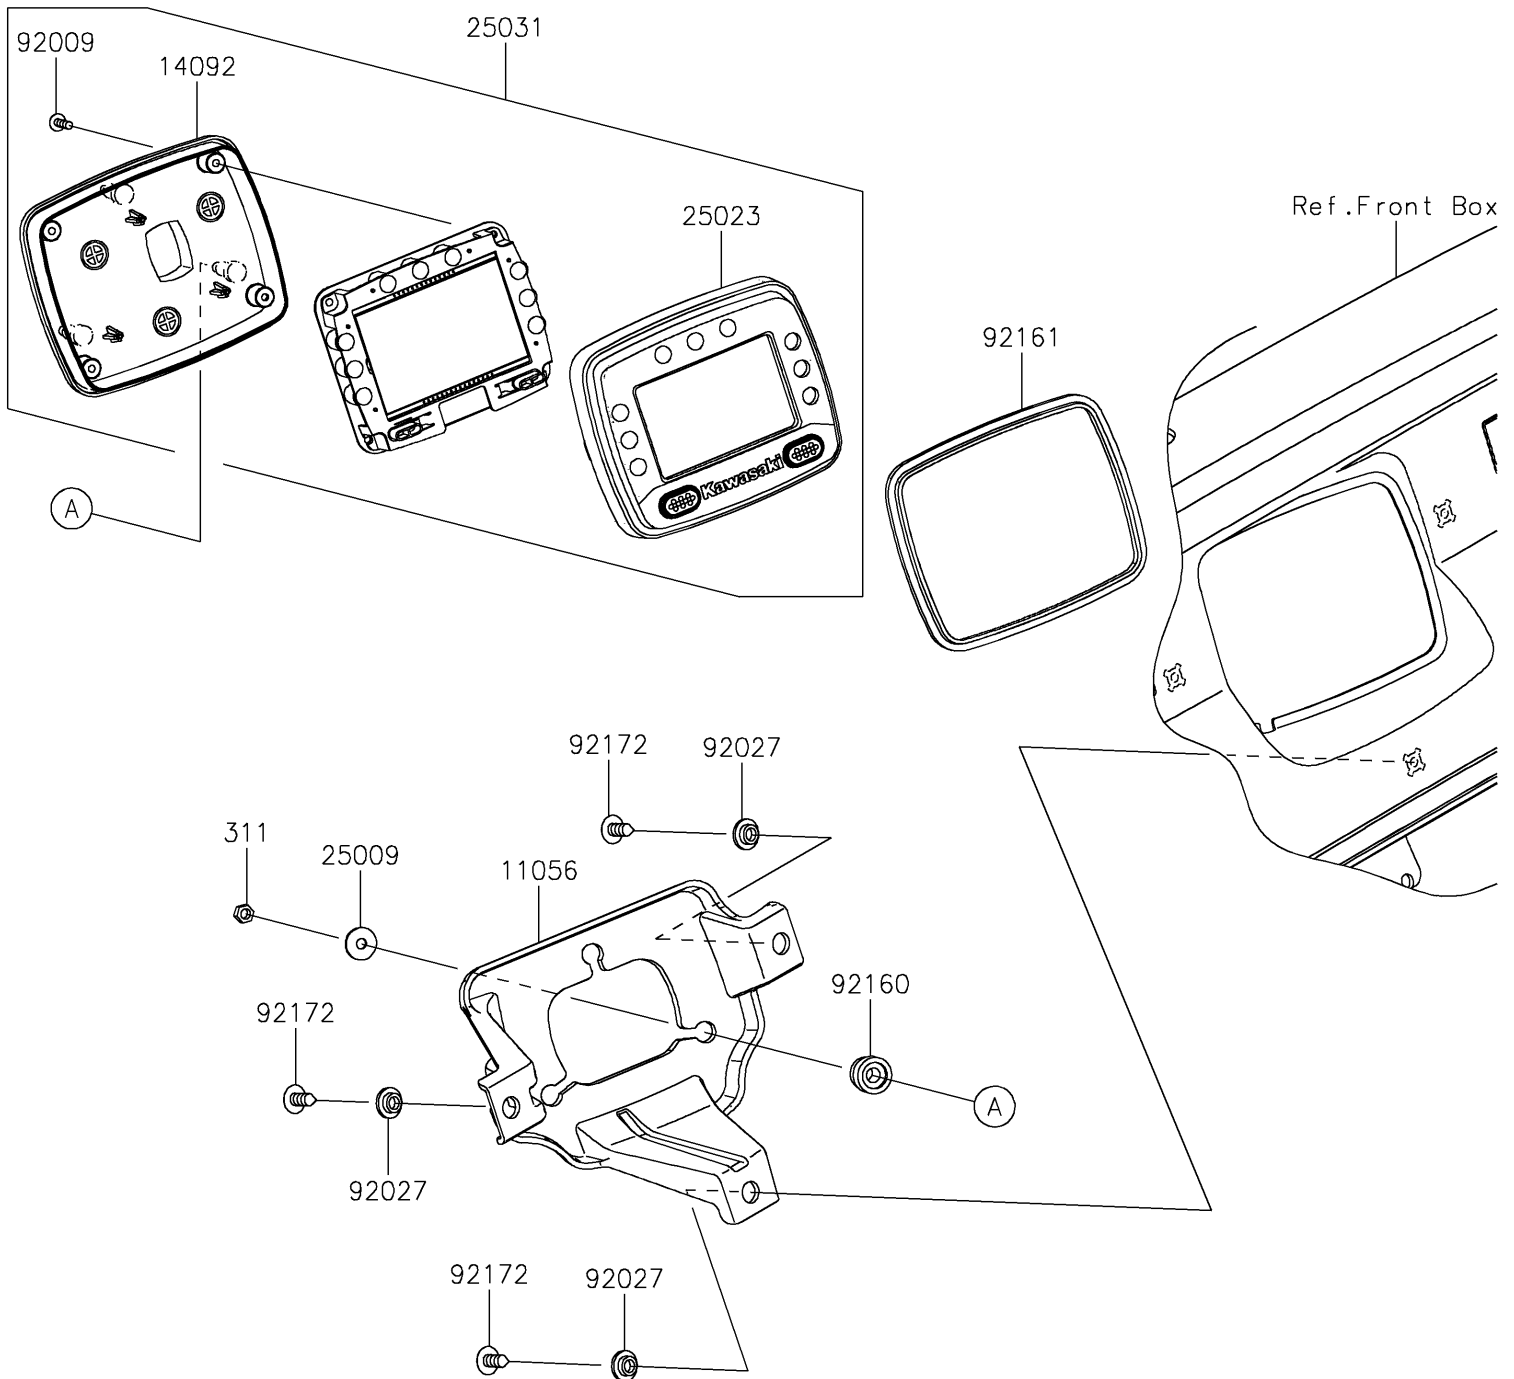

2019 MULE PRO-FXT™ RANCH EDITION

PARTS DIAGRAM

Meter(s)

F2530

2019 MULE PRO-FXT™ RANCH EDITION

Kawasaki
Let the Good Times Roll®

PARTS LIST

Meter(s)

ITEM NAME

PART NUMBER

QUANTITY
