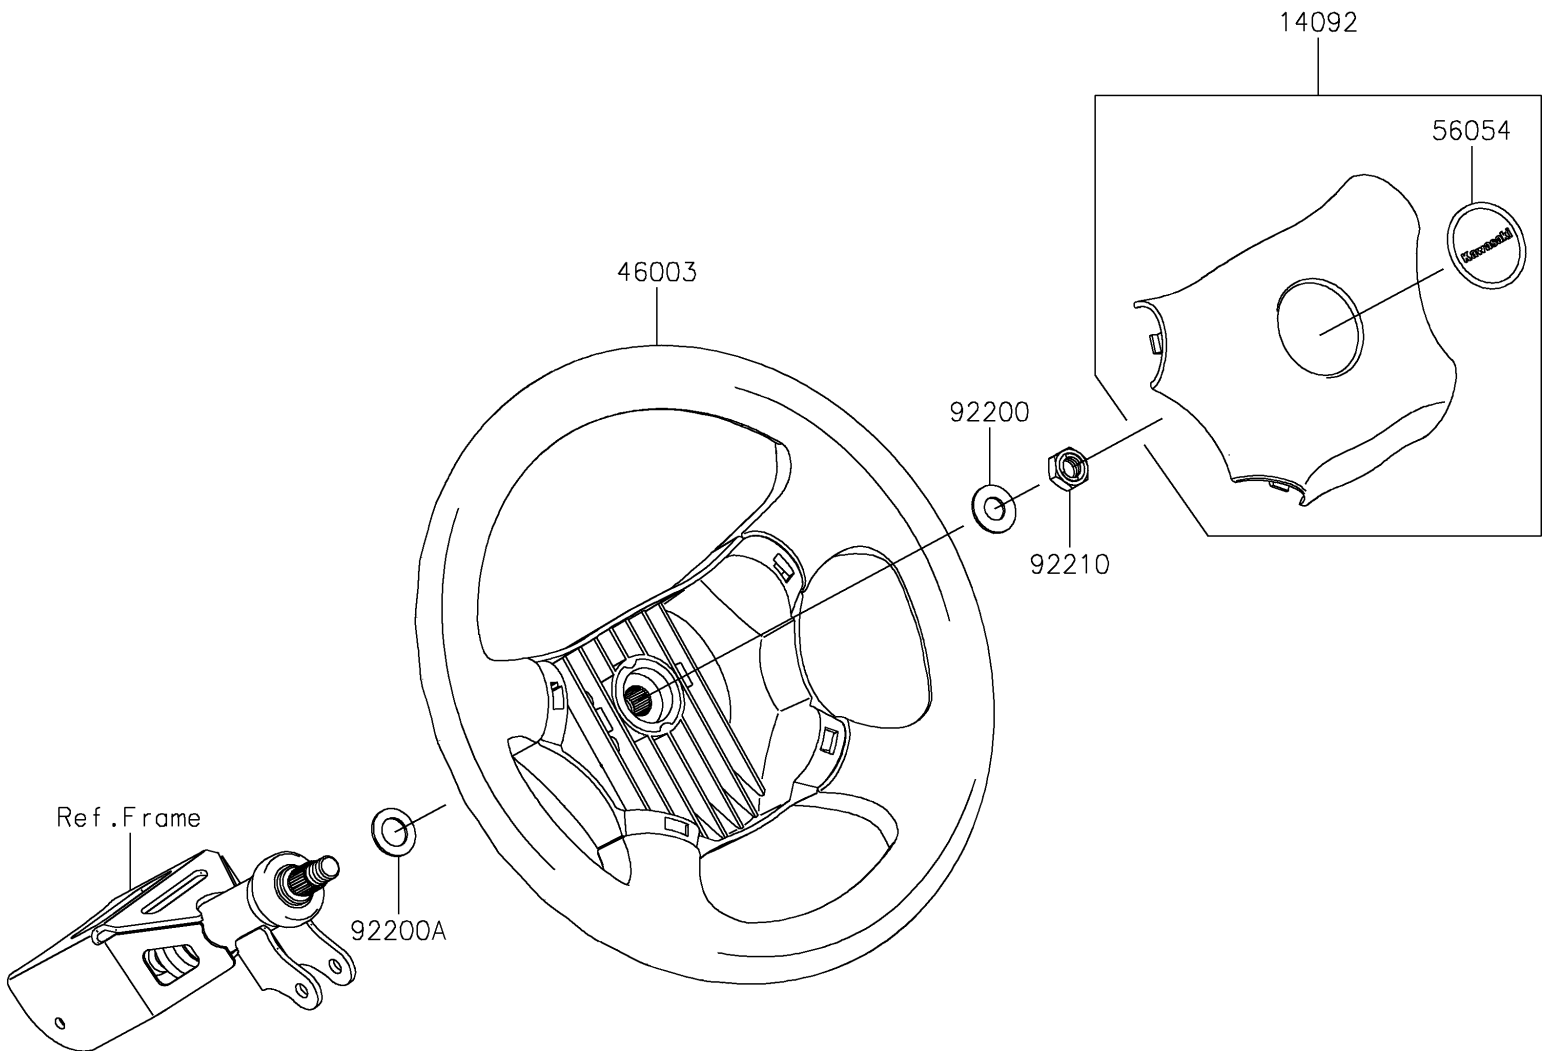

2020 MULE PRO-FXT™ RANCH EDITION

PARTS DIAGRAM

Steering Wheel

F2311

2020 MULE PRO-FXT™ RANCH EDITION

Kawasaki
Let the Good Times Roll®

PARTS LIST

Steering Wheel

| ITEM NAME | PART NUMBER | QUANTITY |
|-----------|-------------|----------|
|-----------|-------------|----------|
