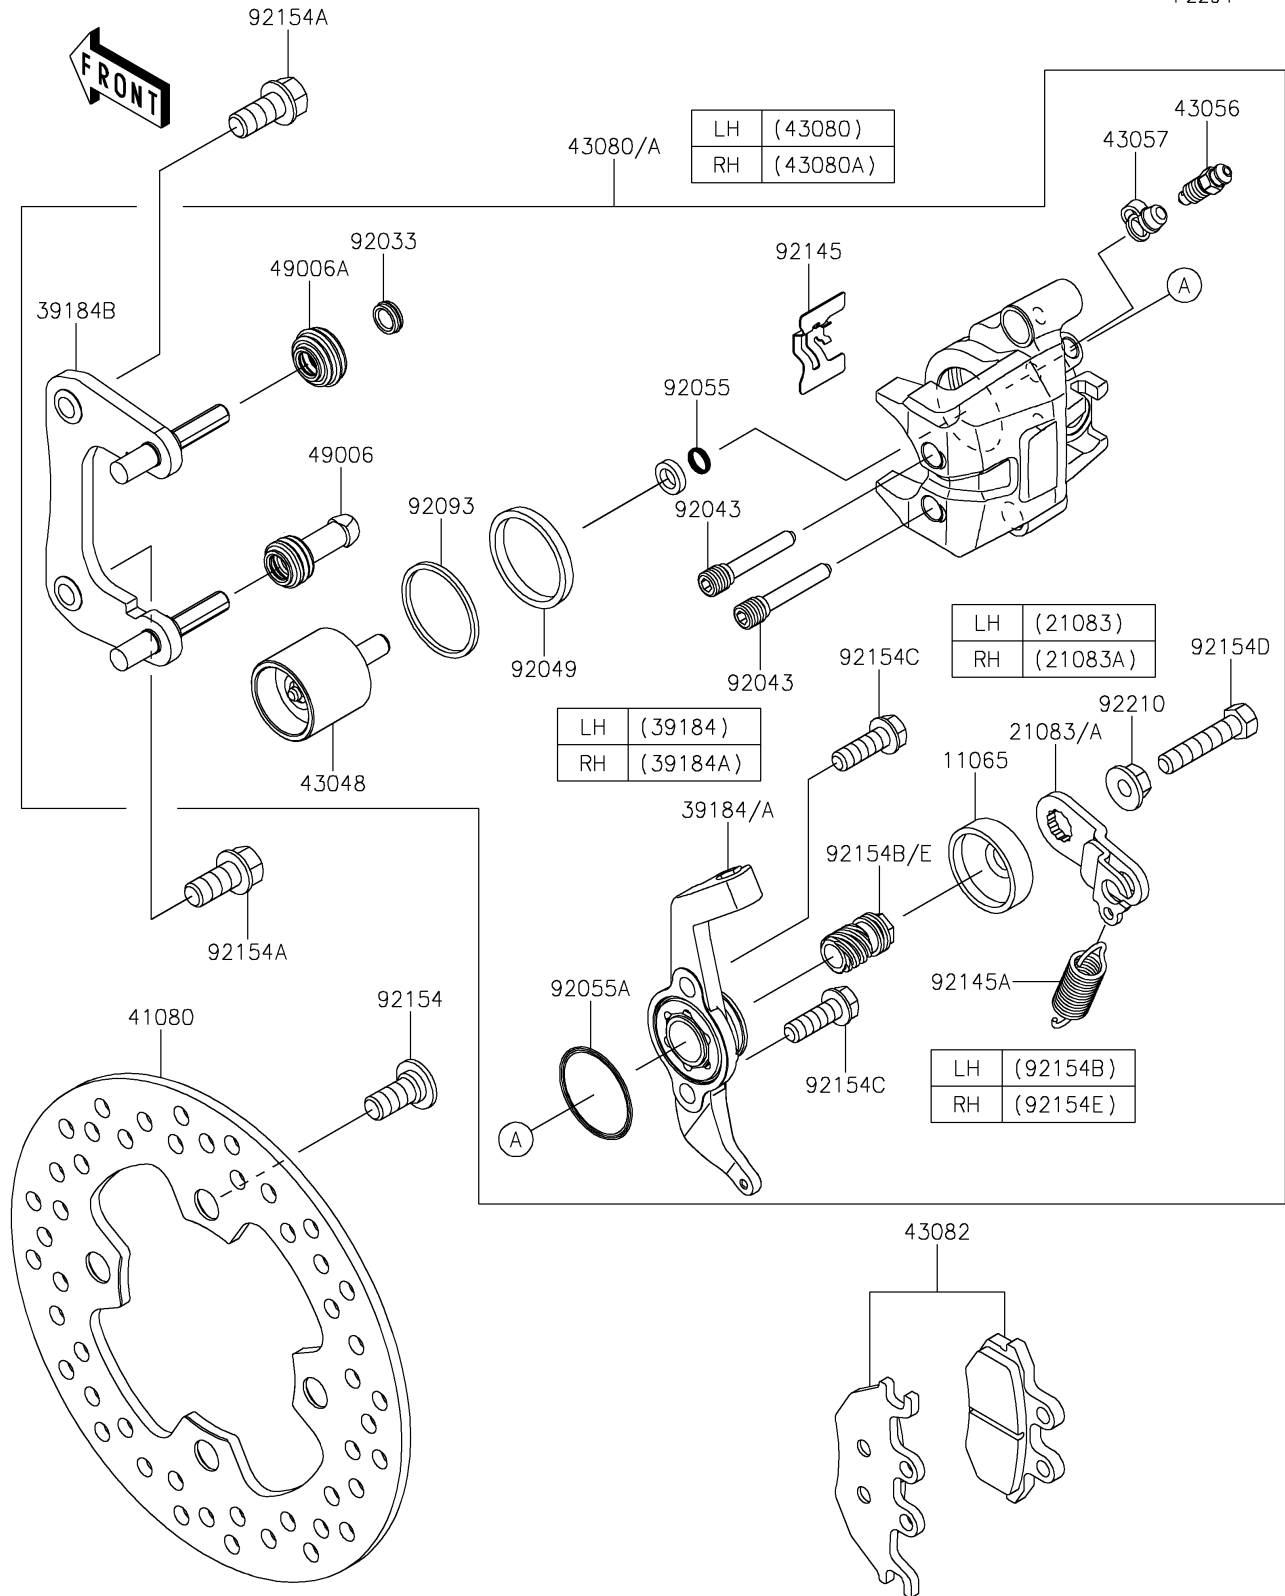

2020 MULE PRO-FXT™ RANCH EDITION

PARTS DIAGRAM

Rear Brake

F2294

2020 MULE PRO-FXT™ RANCH EDITION

Kawasaki
Let the Good Times Roll®

PARTS LIST

Rear Brake

ITEM NAME	PART NUMBER	QUANTITY
-----------	-------------	----------
