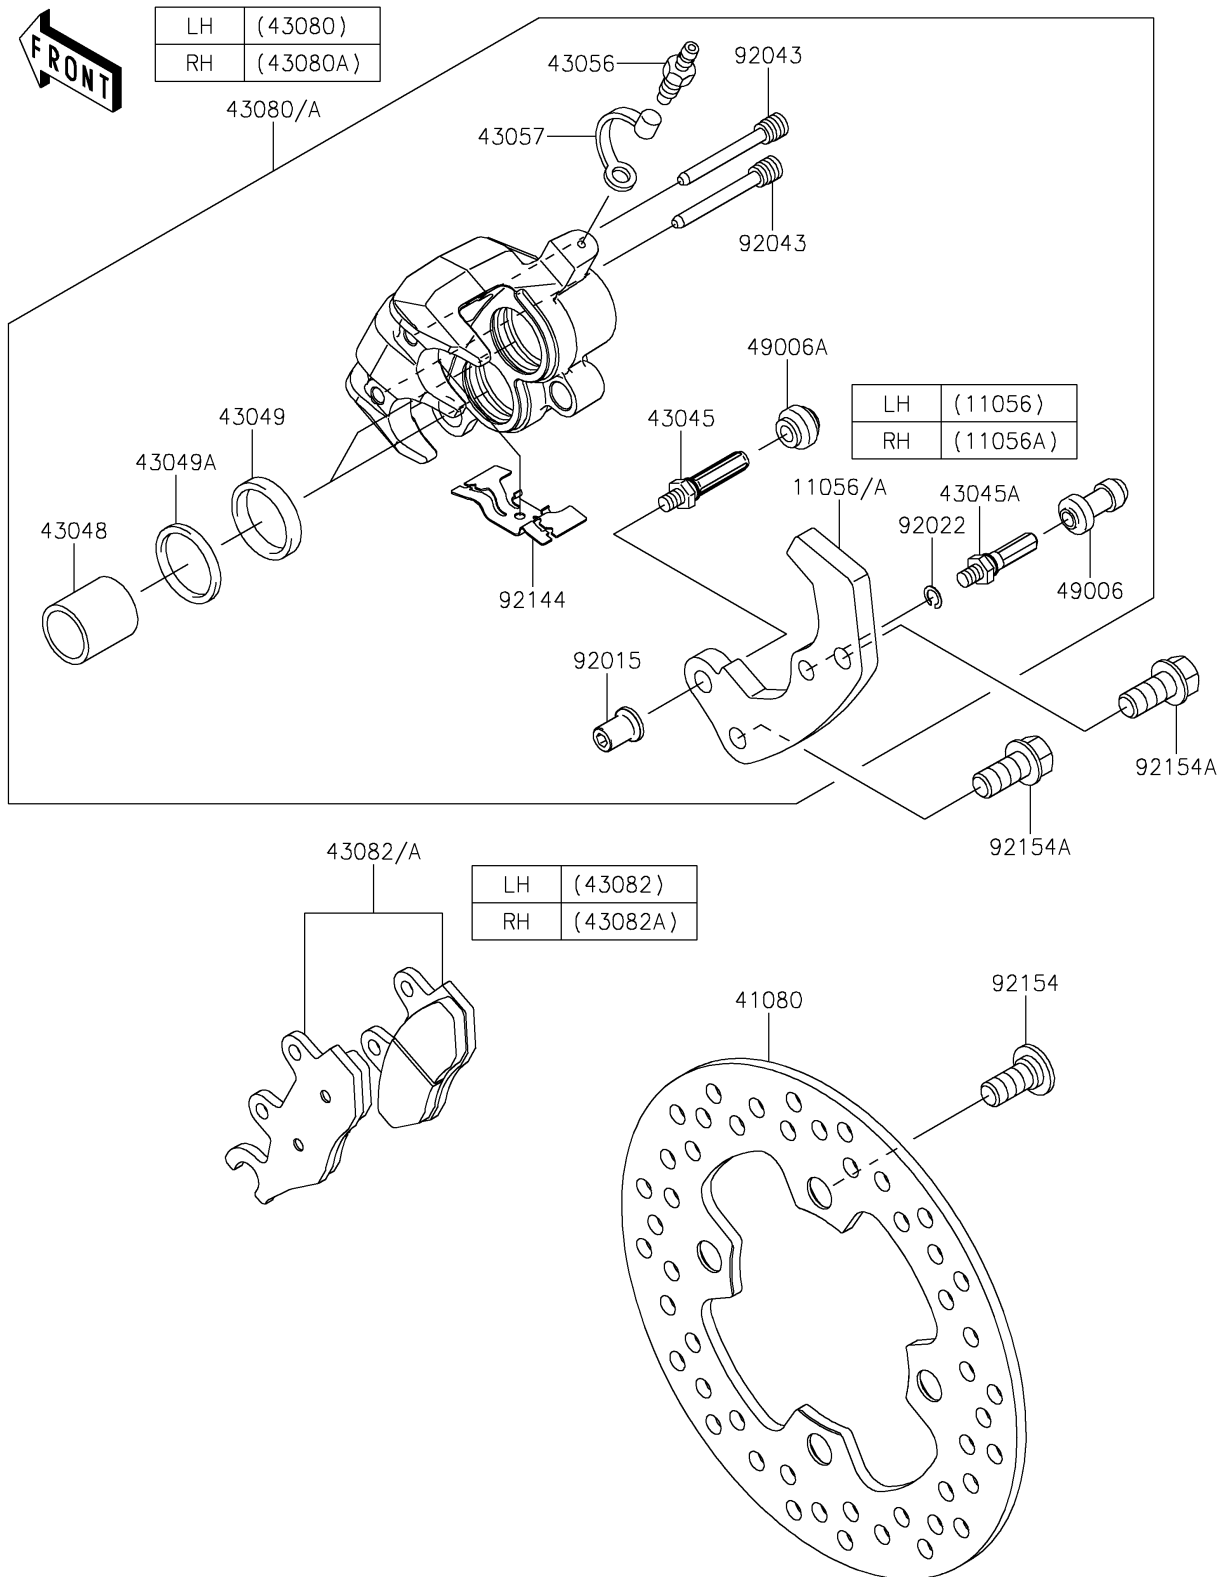

2020 MULE PRO-FXT™ RANCH EDITION

PARTS DIAGRAM

Front Brake

F2292

2020 MULE PRO-FXT™ RANCH EDITION

Kawasaki
Let the Good Times Roll®

PARTS LIST

Front Brake

ITEM NAME	PART NUMBER	QUANTITY
-----------	-------------	----------
