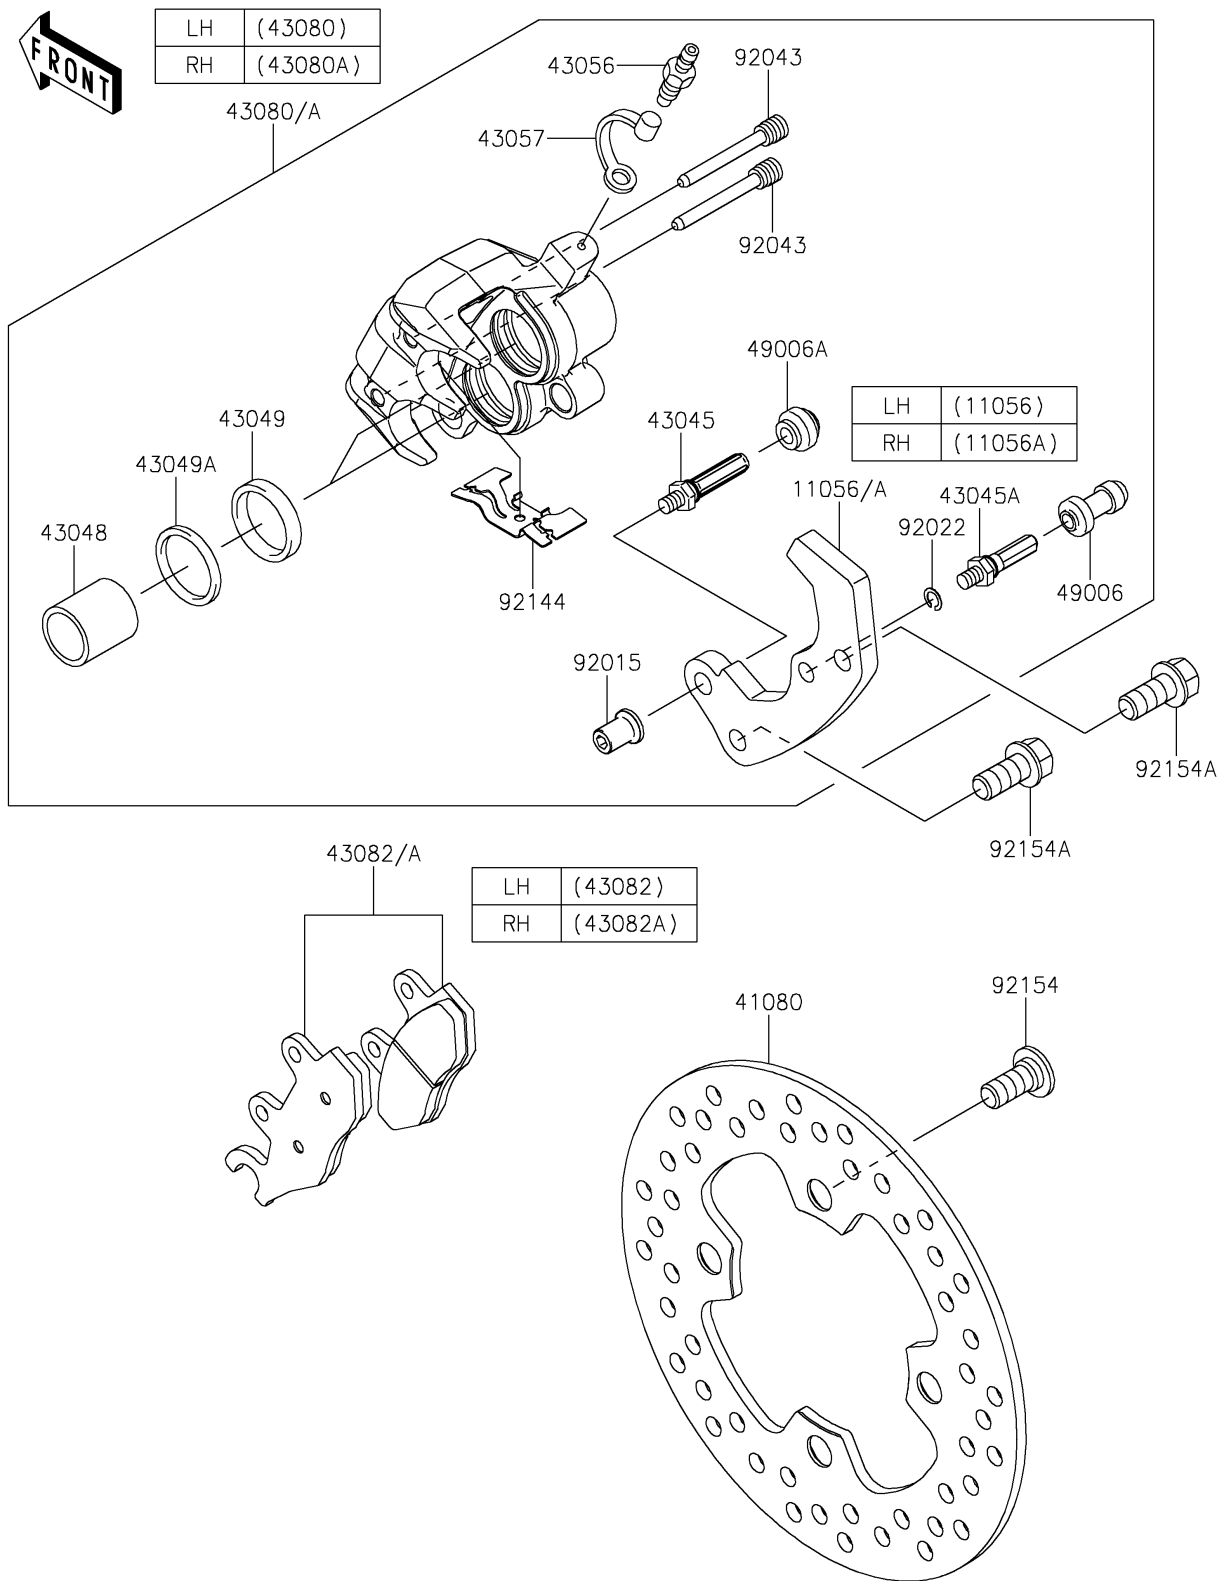

2019 MULE PRO-FXT™ RANCH EDITION

PARTS DIAGRAM

Front Brake

F2292

2019 MULE PRO-FXT™ RANCH EDITION

Kawasaki
Let the Good Times Roll®

PARTS LIST

Front Brake

ITEM NAME	PART NUMBER	QUANTITY
-----------	-------------	----------
