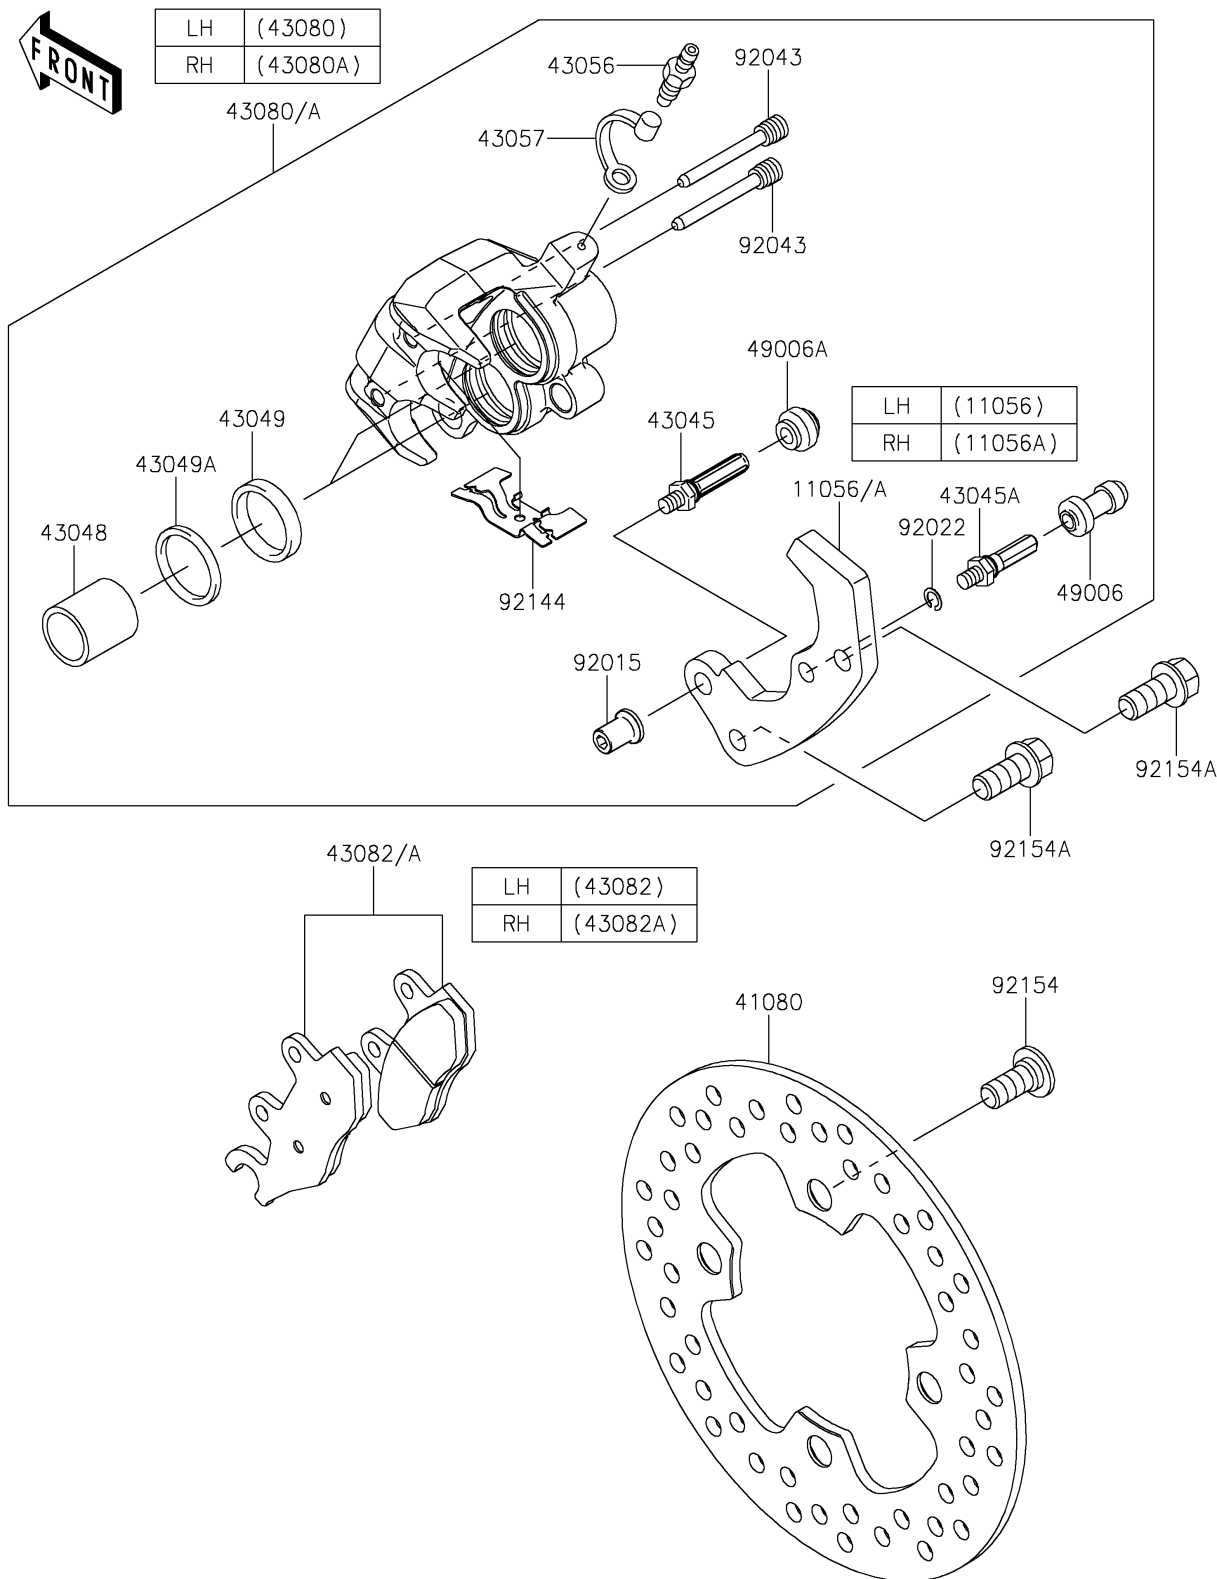

2018 MULE PRO-FXT™ RANCH EDITION

PARTS DIAGRAM

Front Brake

F2292

2018 MULE PRO-FXT™ RANCH EDITION

Kawasaki
Let the Good Times Roll®

PARTS LIST

Front Brake

ITEM NAME	PART NUMBER	QUANTITY
-----------	-------------	----------
