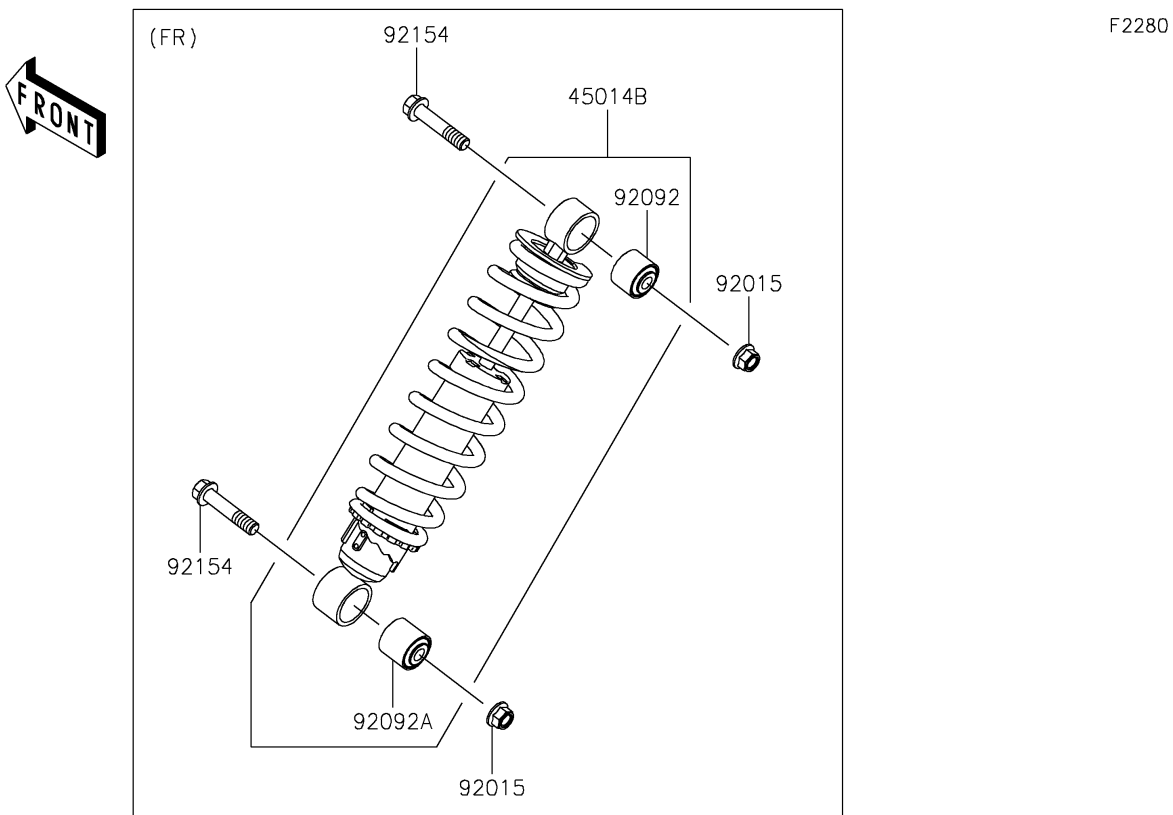

2020 MULE PRO-FXT™ RANCH EDITION

PARTS DIAGRAM

Shock Absorber(s)

2020 MULE PRO-FXT™ RANCH EDITION

Kawasaki
Let the Good Times Roll®

PARTS LIST

Shock Absorber(s)

ITEM NAME

PART NUMBER

QUANTITY
