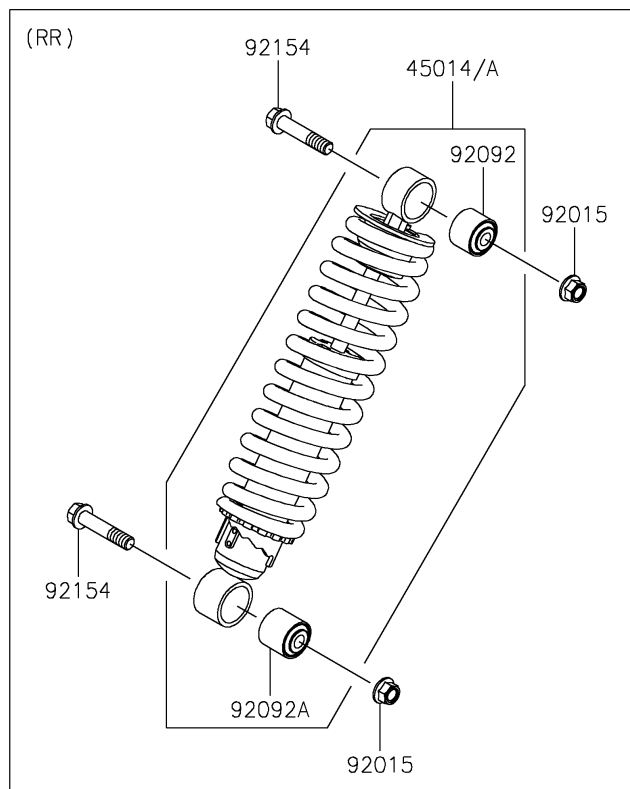

2020 MULE PRO-FXT™ RANCH EDITION

PARTS DIAGRAM

Shock Absorber(s)

2020 MULE PRO-FXT™ RANCH EDITION

Kawasaki
Let the Good Times Roll®

PARTS LIST

Shock Absorber(s)

ITEM NAME

PART NUMBER

QUANTITY
