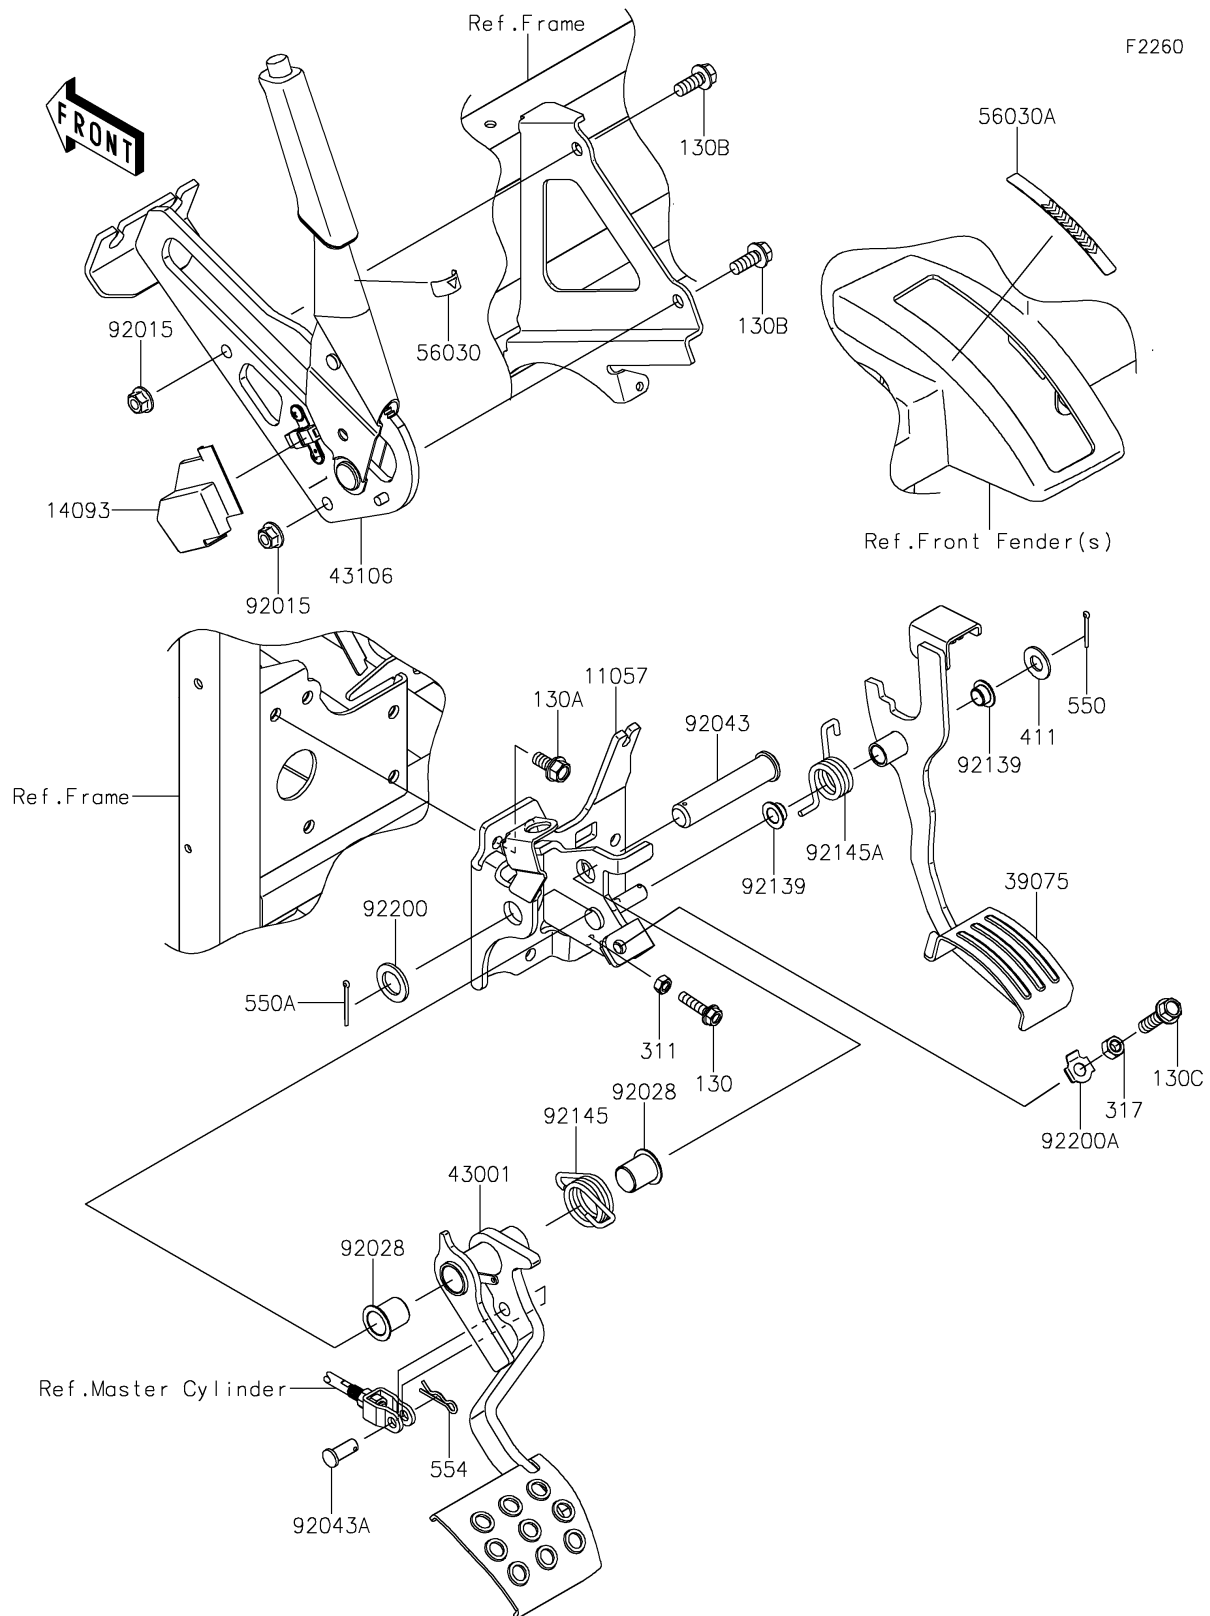

2020 MULE PRO-FXT™ RANCH EDITION

PARTS DIAGRAM

Brake Pedal/Throttle Lever

2020 MULE PRO-FXT™ RANCH EDITION

Kawasaki
Let the Good Times Roll®

PARTS LIST

Brake Pedal/Throttle Lever

ITEM NAME	PART NUMBER	QUANTITY
-----------	-------------	----------
