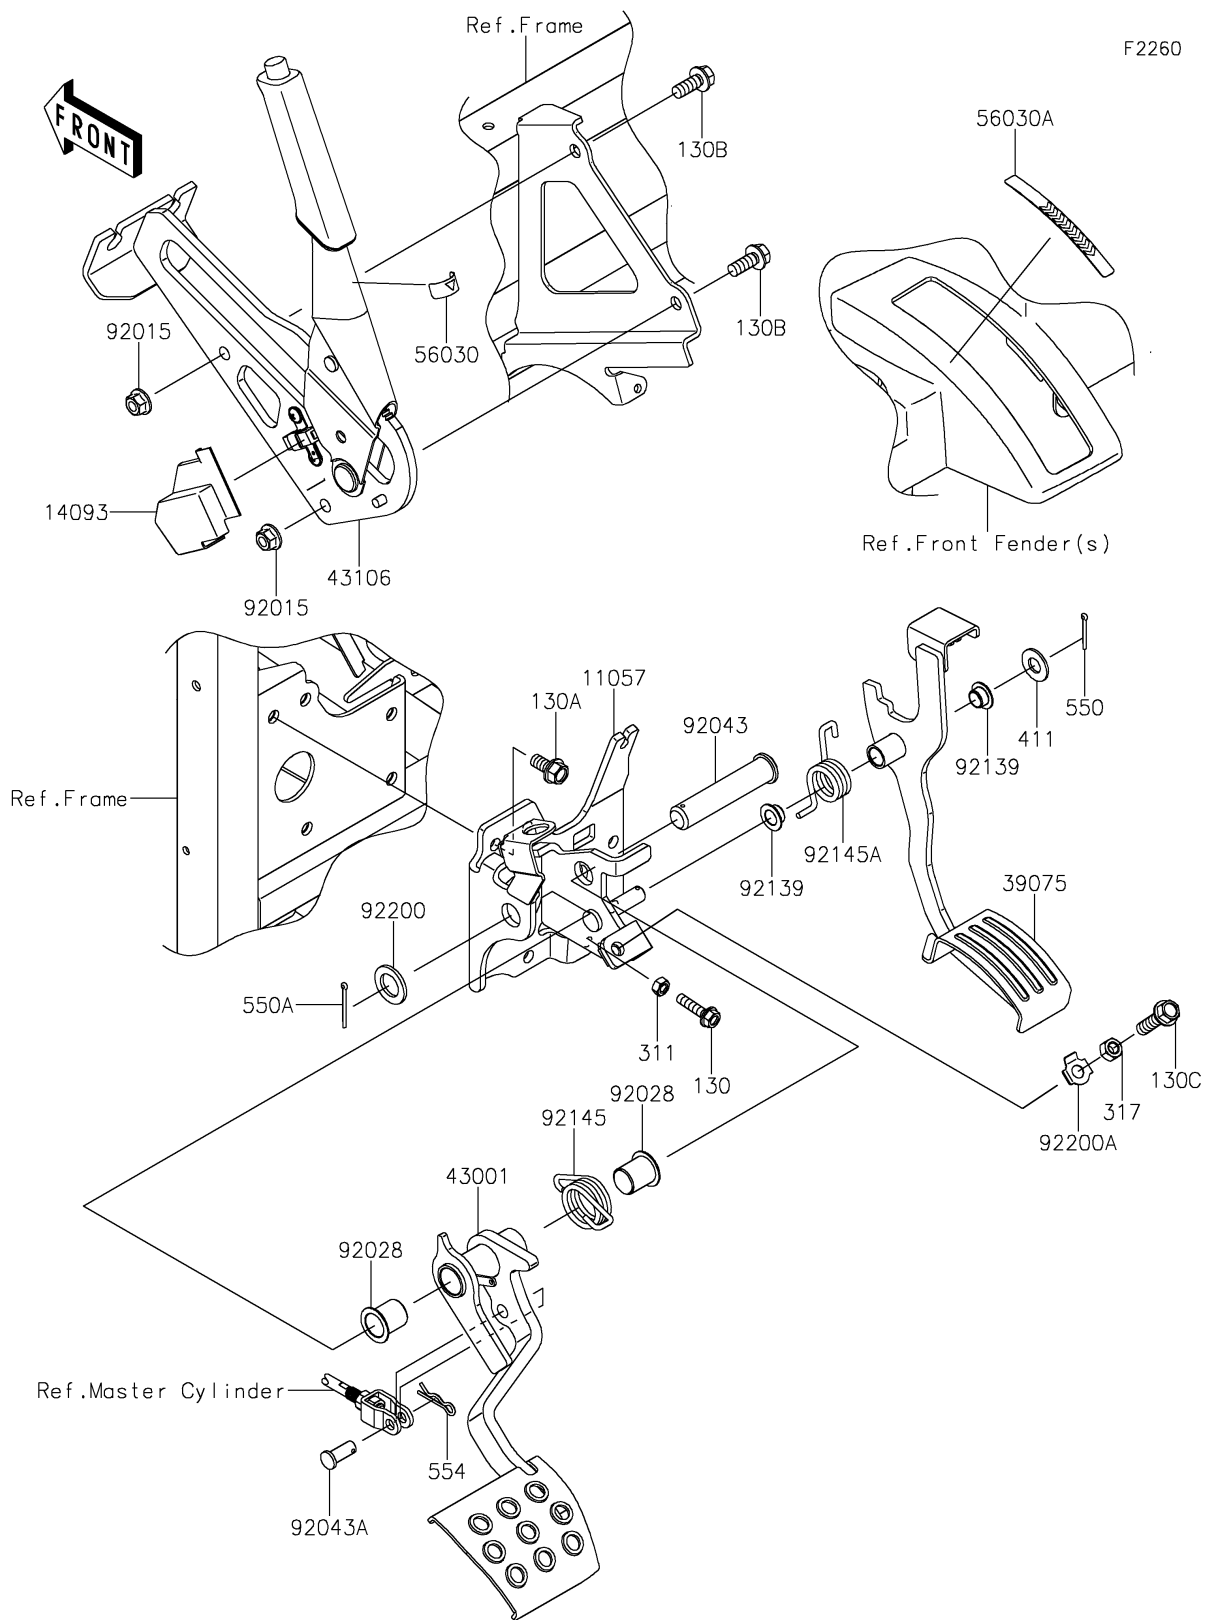

2019 MULE PRO-FXT™ RANCH EDITION

PARTS DIAGRAM

Brake Pedal/Throttle Lever

2019 MULE PRO-FXT™ RANCH EDITION

Kawasaki
Let the Good Times Roll®

PARTS LIST

Brake Pedal/Throttle Lever

ITEM NAME

PART NUMBER

QUANTITY
