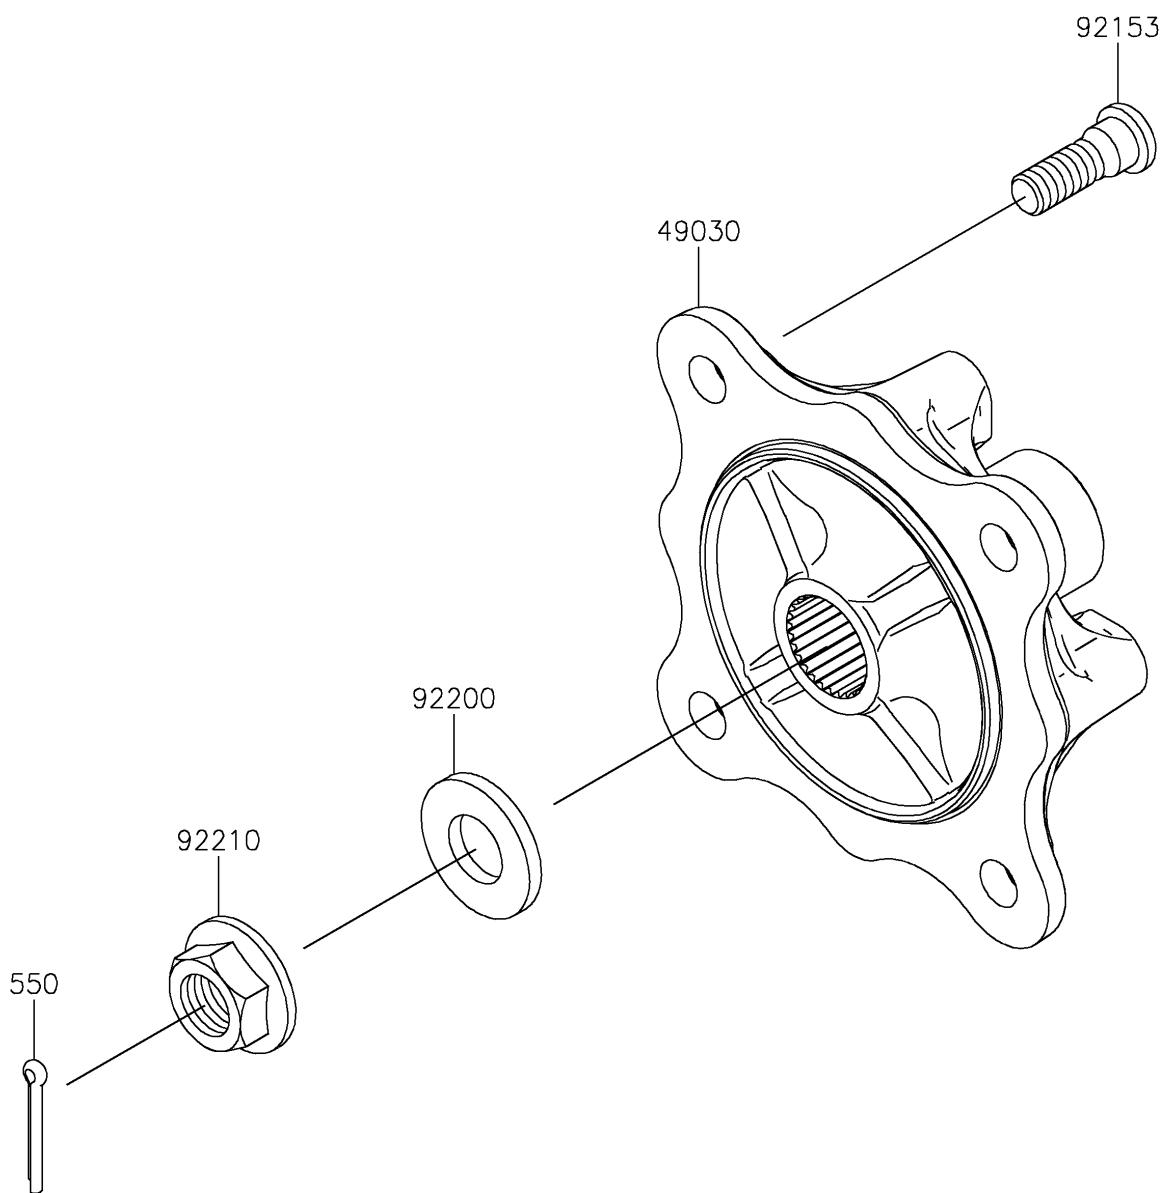

2020 MULE PRO-FXT™ RANCH EDITION

Kawasaki
Let the Good Times Roll®

PARTS DIAGRAM

Rear Hubs/Brakes

F2240

2020 MULE PRO-FXT™ RANCH EDITION

Kawasaki
Let the Good Times Roll®

PARTS LIST

Rear Hubs/Brakes

ITEM NAME	PART NUMBER	QUANTITY
-----------	-------------	----------
