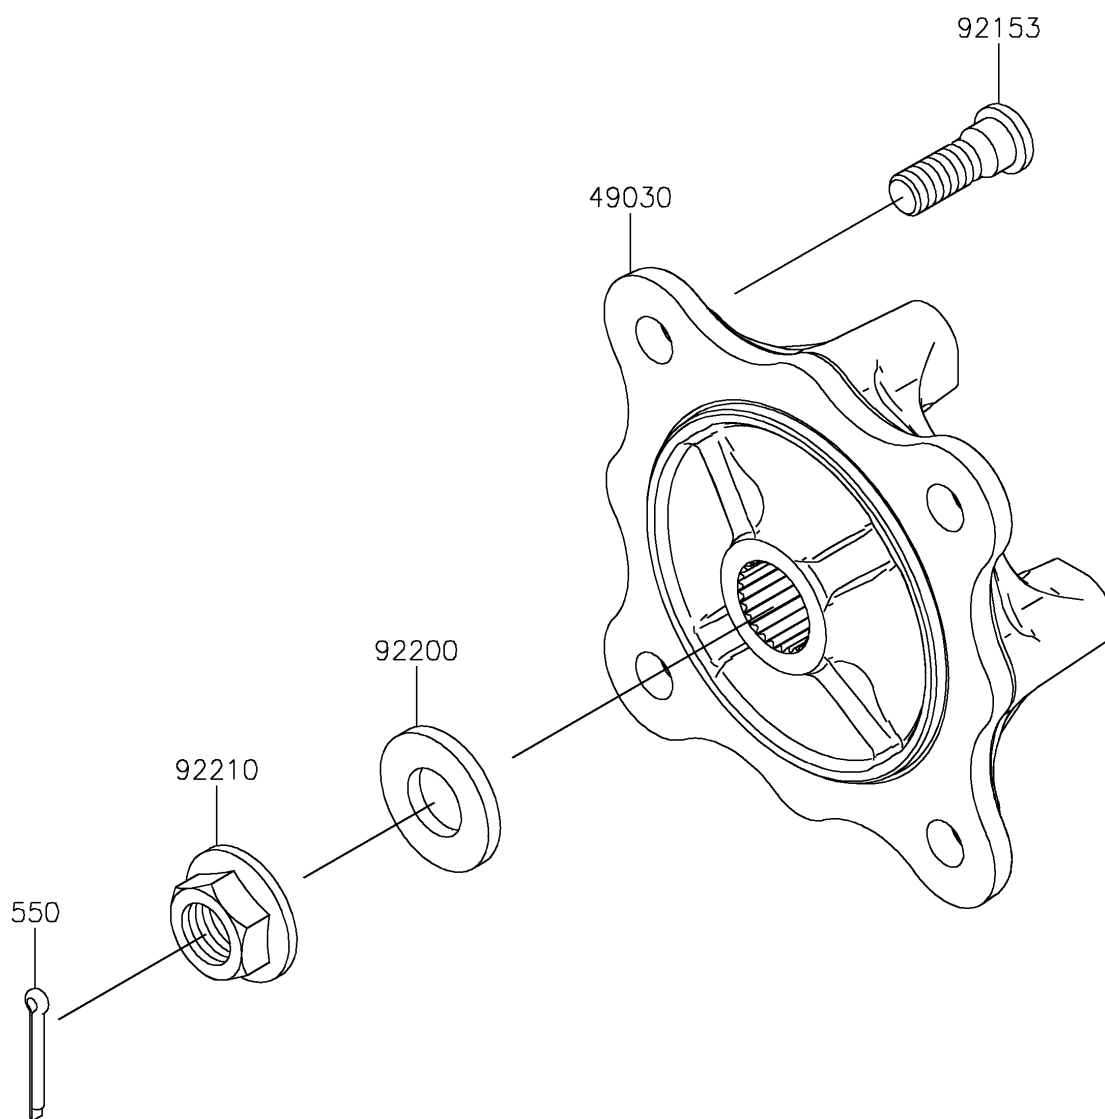

2020 MULE PRO-FXT™ RANCH EDITION

Kawasaki
Let the Good Times Roll®

PARTS DIAGRAM Front Hubs/Brakes

F2230

2020 MULE PRO-FXT™ RANCH EDITION

PARTS LIST

Front Hubs/Brakes

ITEM NAME	PART NUMBER	QUANTITY
-----------	-------------	----------
