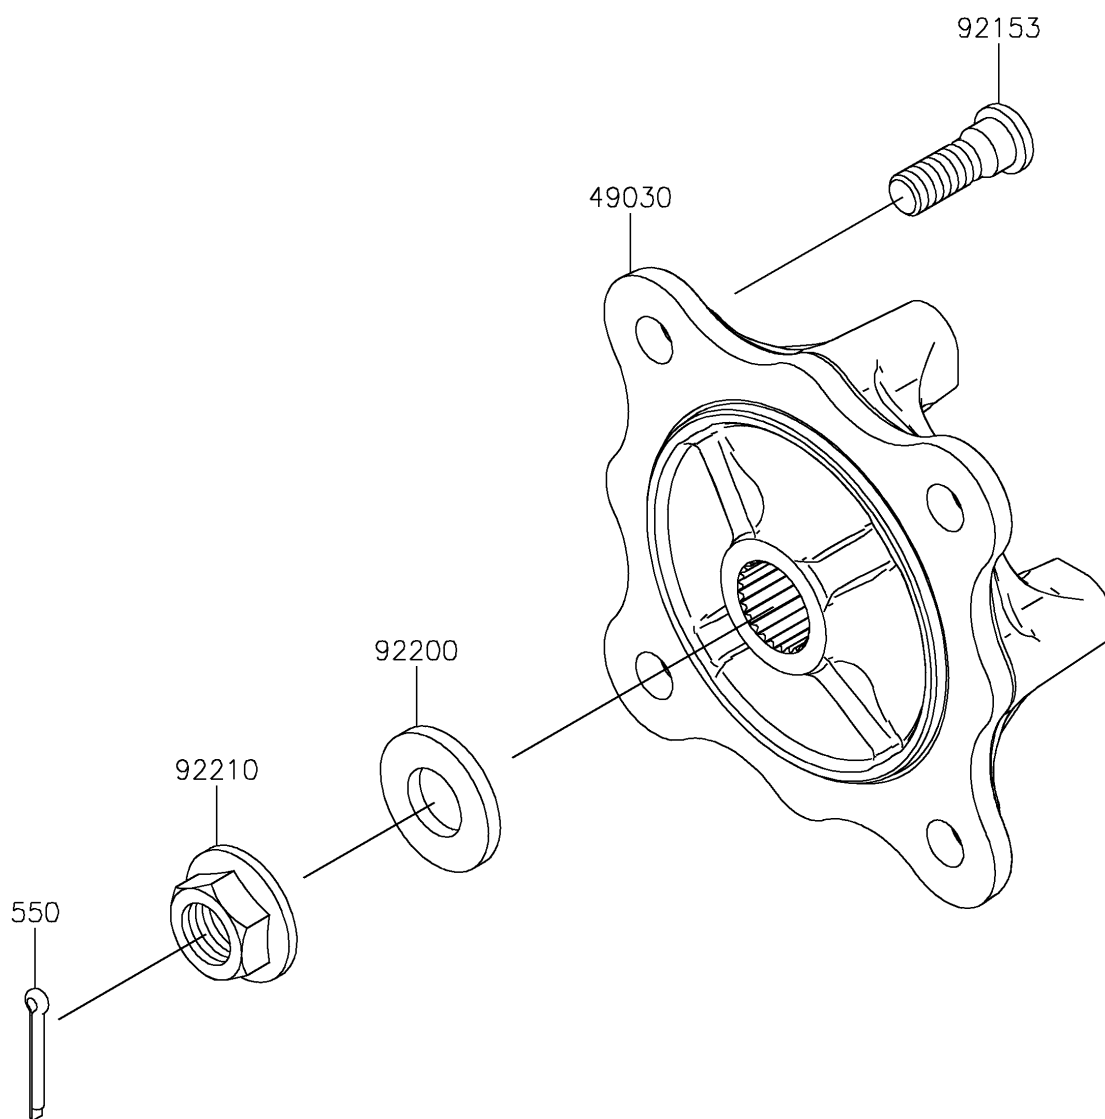

2019 MULE PRO-FXT™ RANCH EDITION

Kawasaki
Let the Good Times Roll®

PARTS DIAGRAM

Front Hubs/Brakes

F2230

2019 MULE PRO-FXT™ RANCH EDITION

PARTS LIST

Front Hubs/Brakes

ITEM NAME	PART NUMBER	QUANTITY
-----------	-------------	----------
