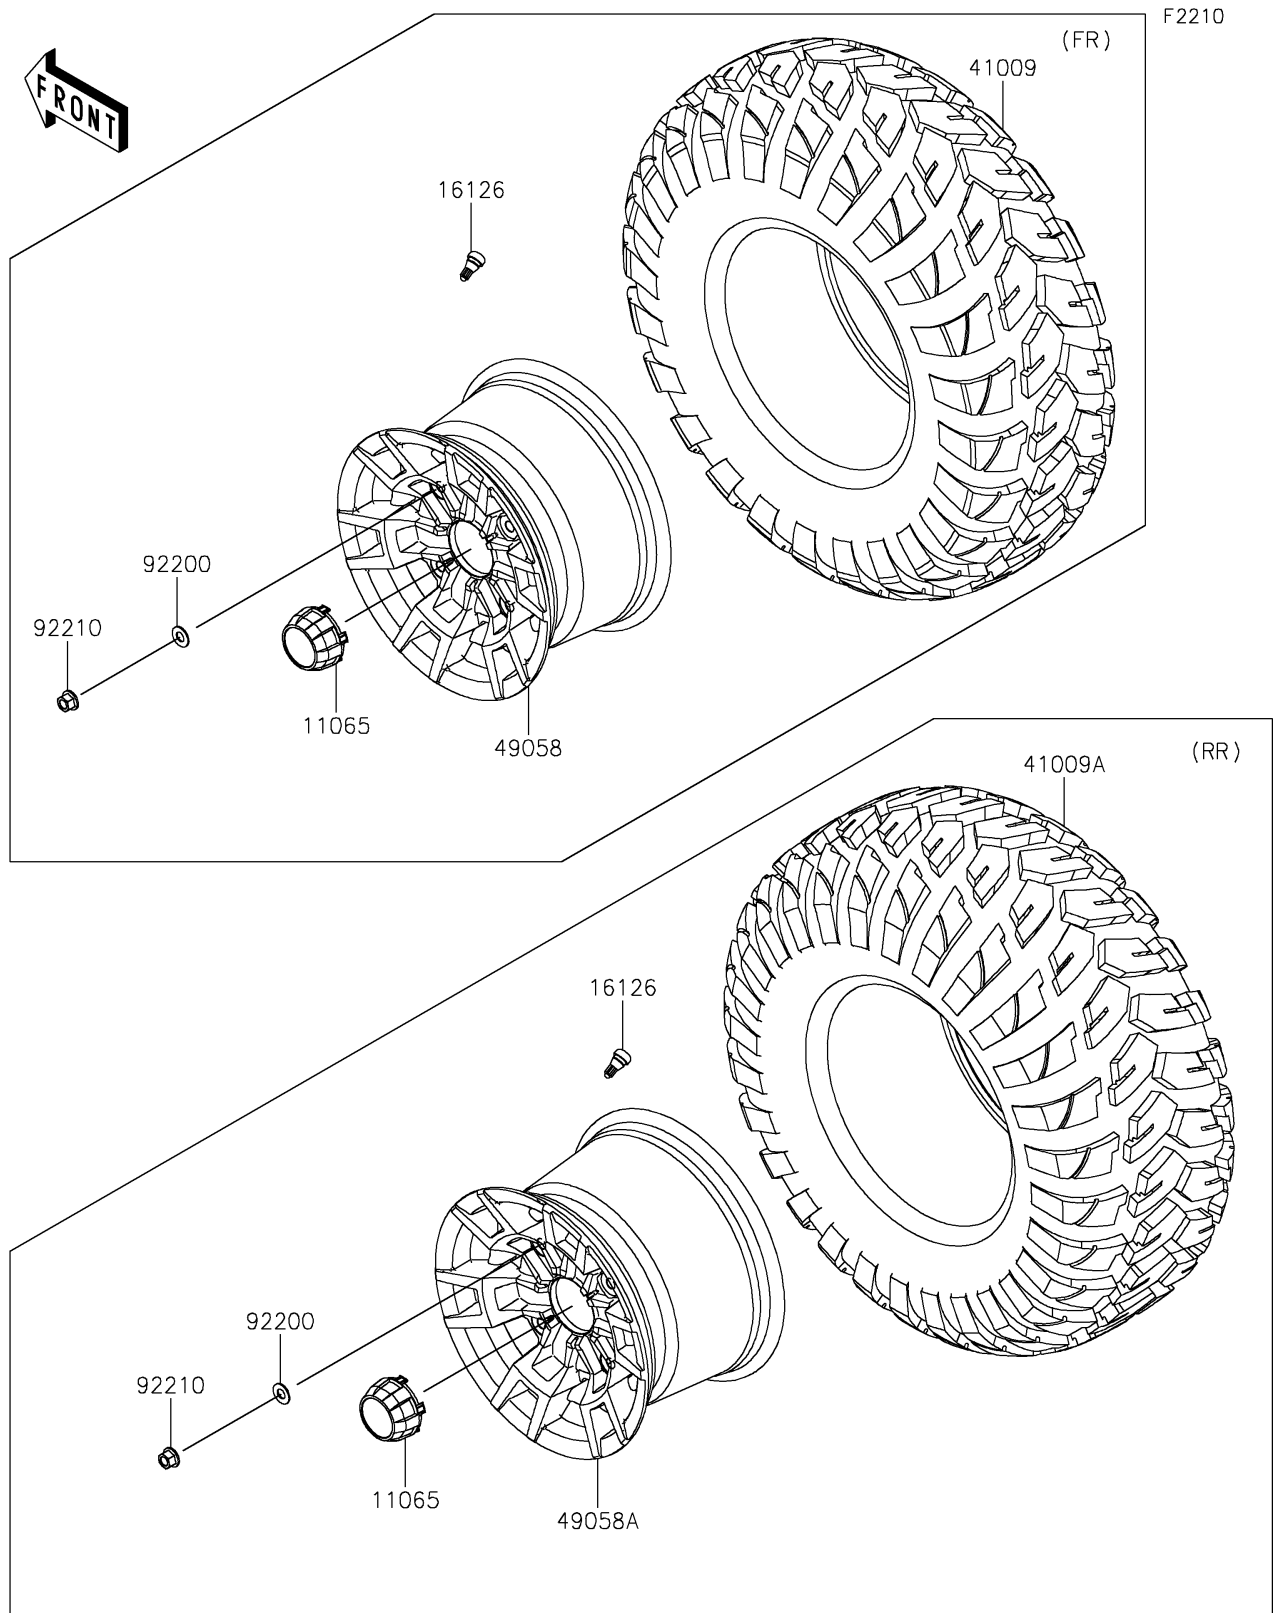

2019 MULE PRO-FXT™ RANCH EDITION

PARTS DIAGRAM

Wheels/Tires

2019 MULE PRO-FXT™ RANCH EDITION

Kawasaki
Let the Good Times Roll®

PARTS LIST

Wheels/Tires

ITEM NAME

PART NUMBER

QUANTITY
